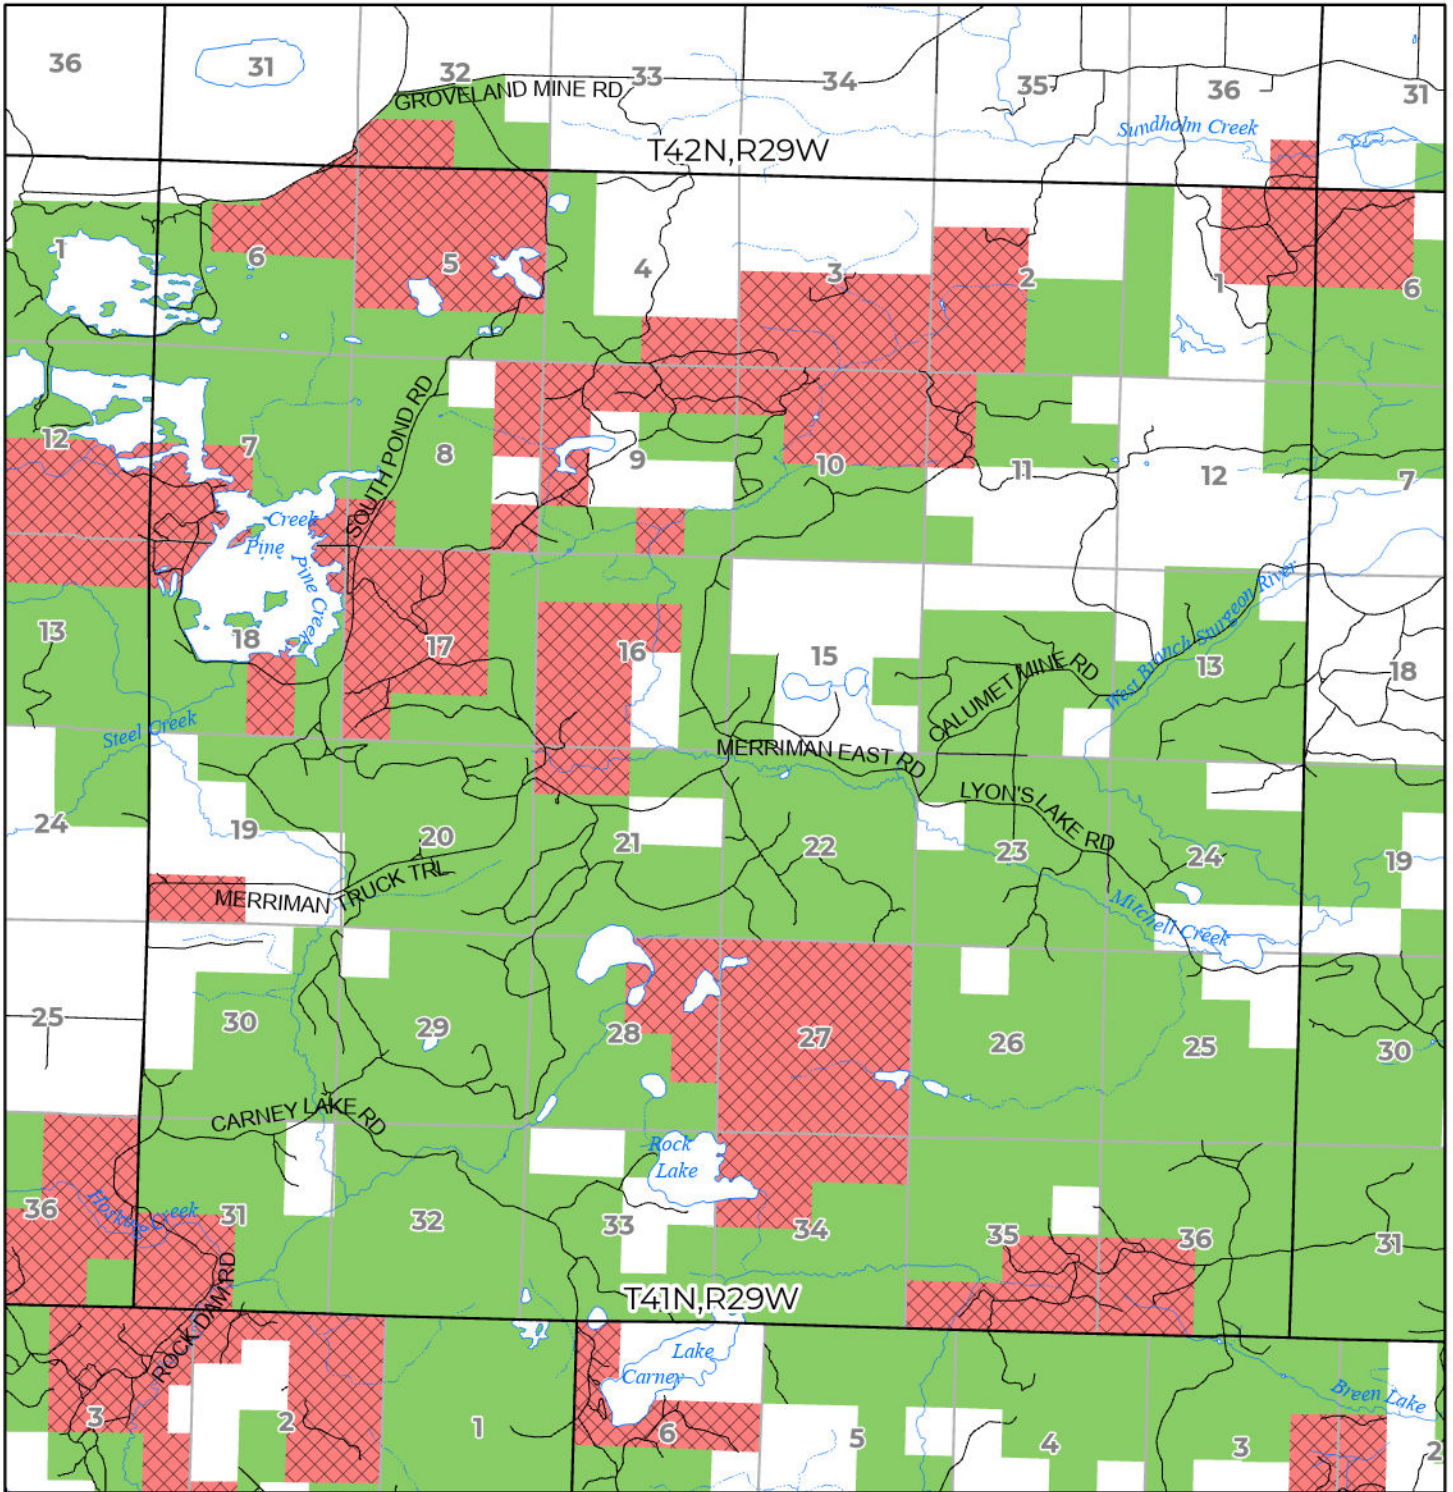

2024 FUELWOOD COLLECTION
 DICKINSON COUNTY
T41N,R29W

- Open (Recently Closed Timber Sale)
- Open
- Open (Military Restrictions – Possible closure from May to September)
- Closed