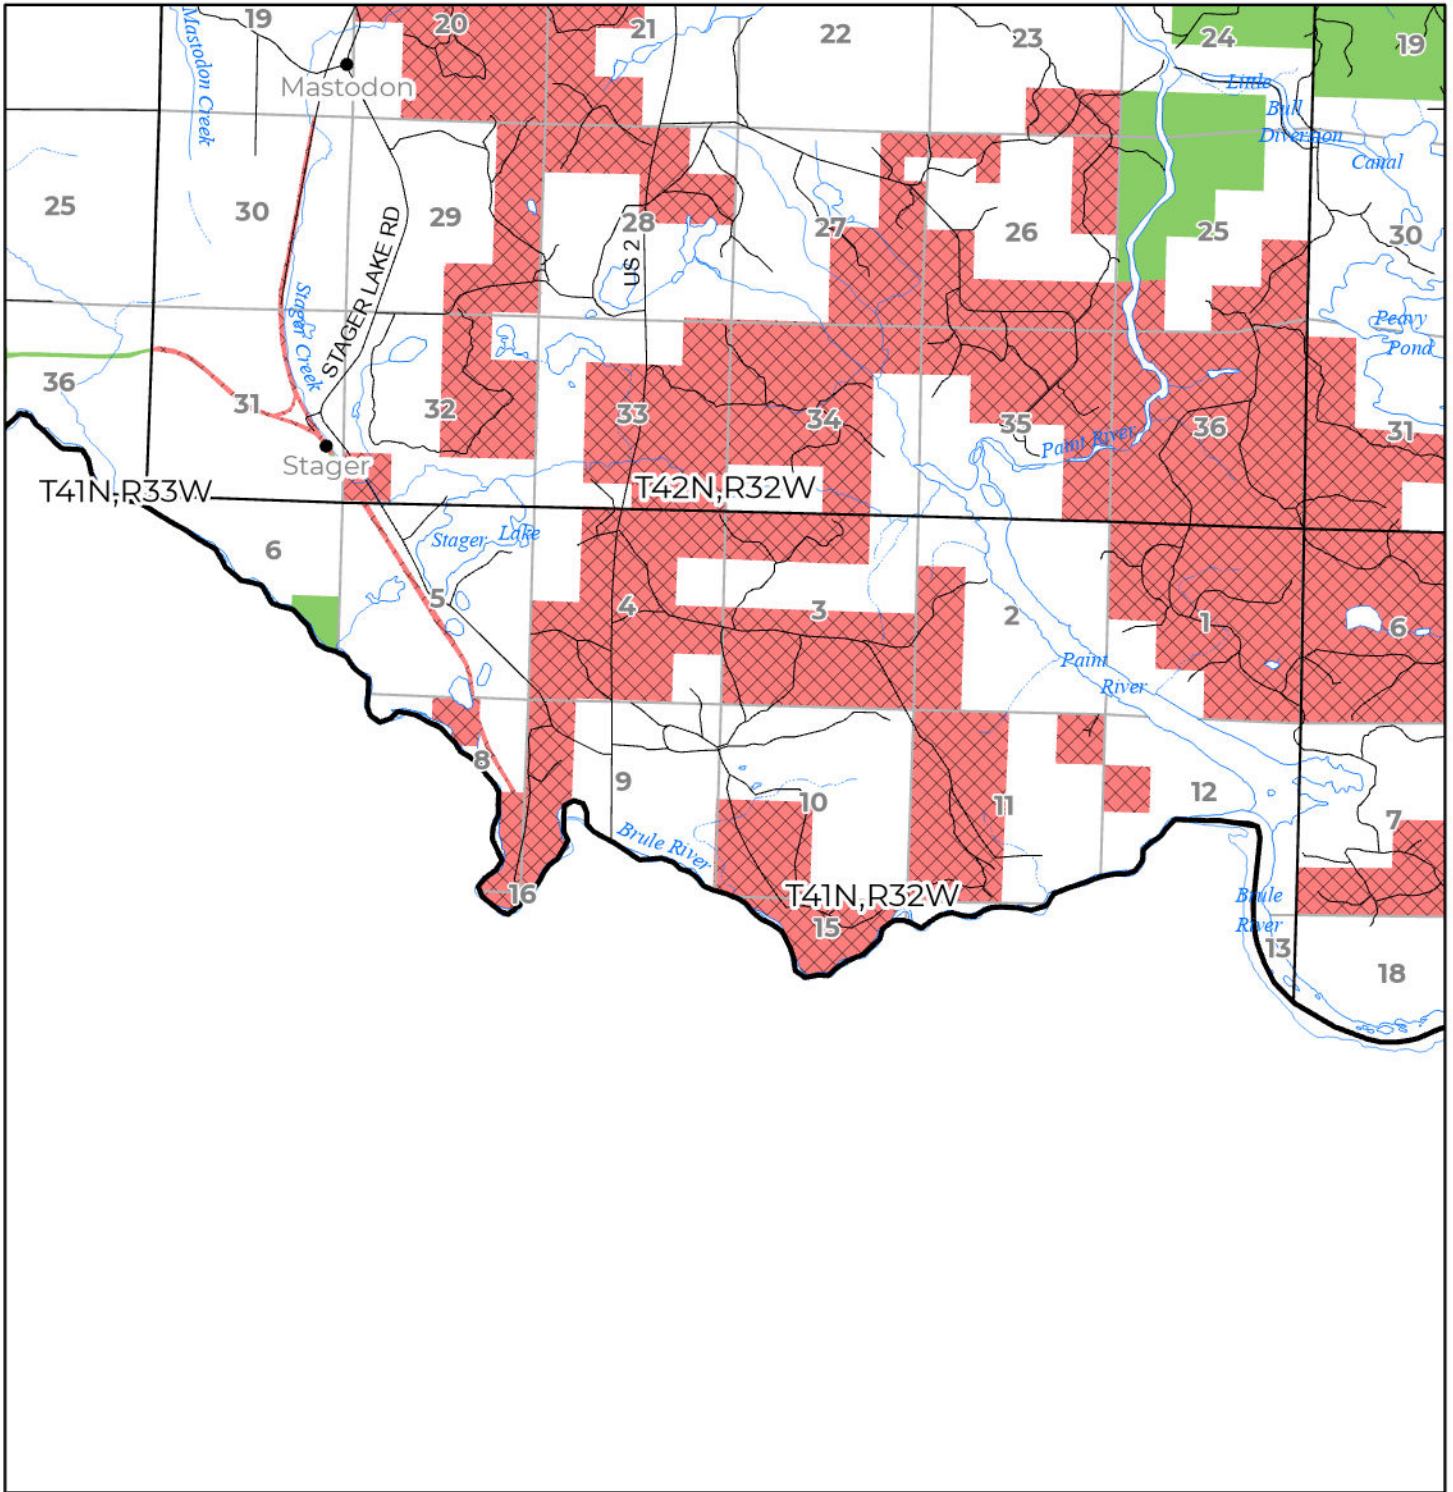

2024 FUELWOOD COLLECTION
 IRON COUNTY
 T41N,R32W

- Open (Recently Closed Timber Sale)
- Open
- Open (Military Restrictions – Possible closure from May to September)
- Closed