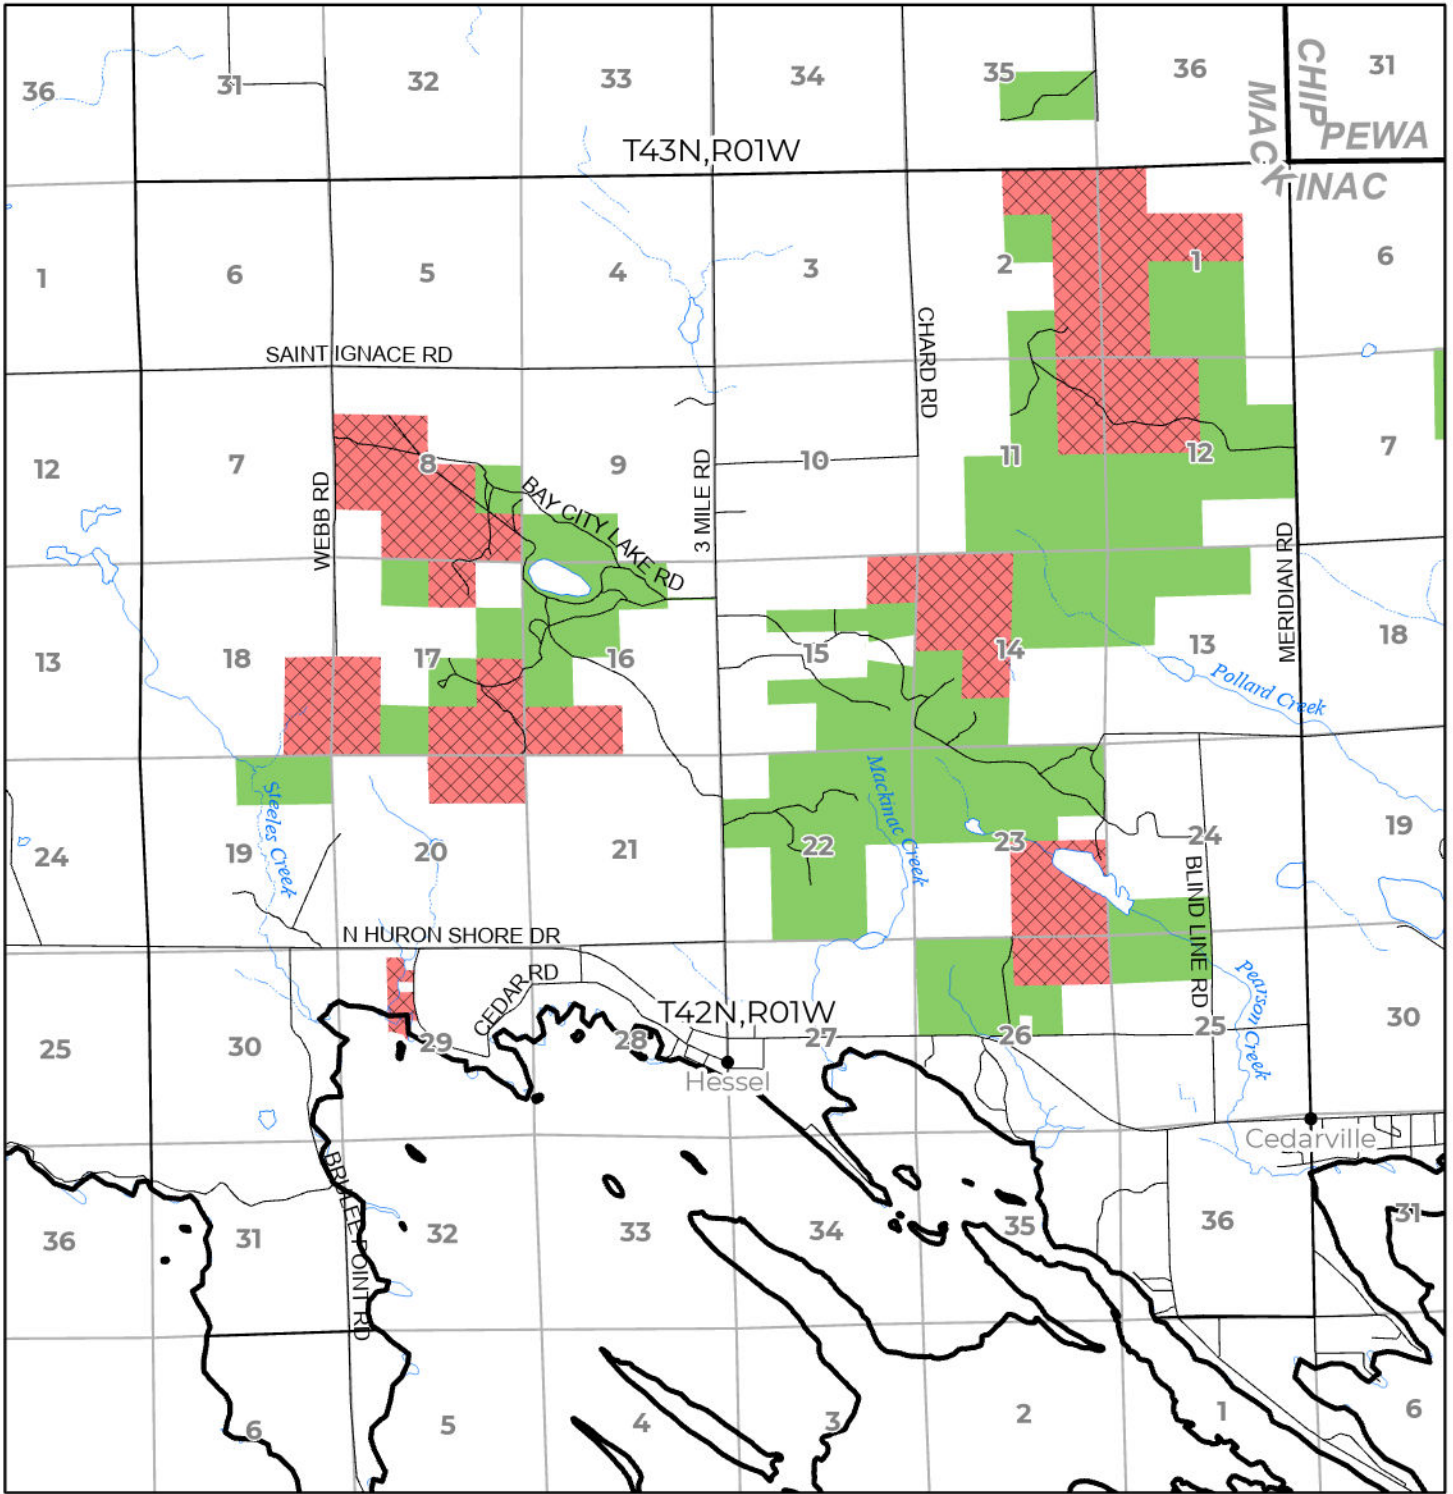

2024 FUELWOOD COLLECTION
 MACKINAC COUNTY
 T42N,R01W

- Open (Recently Closed Timber Sale)
- Open
- Open (Military Restrictions – Possible closure from May to September)
- Closed