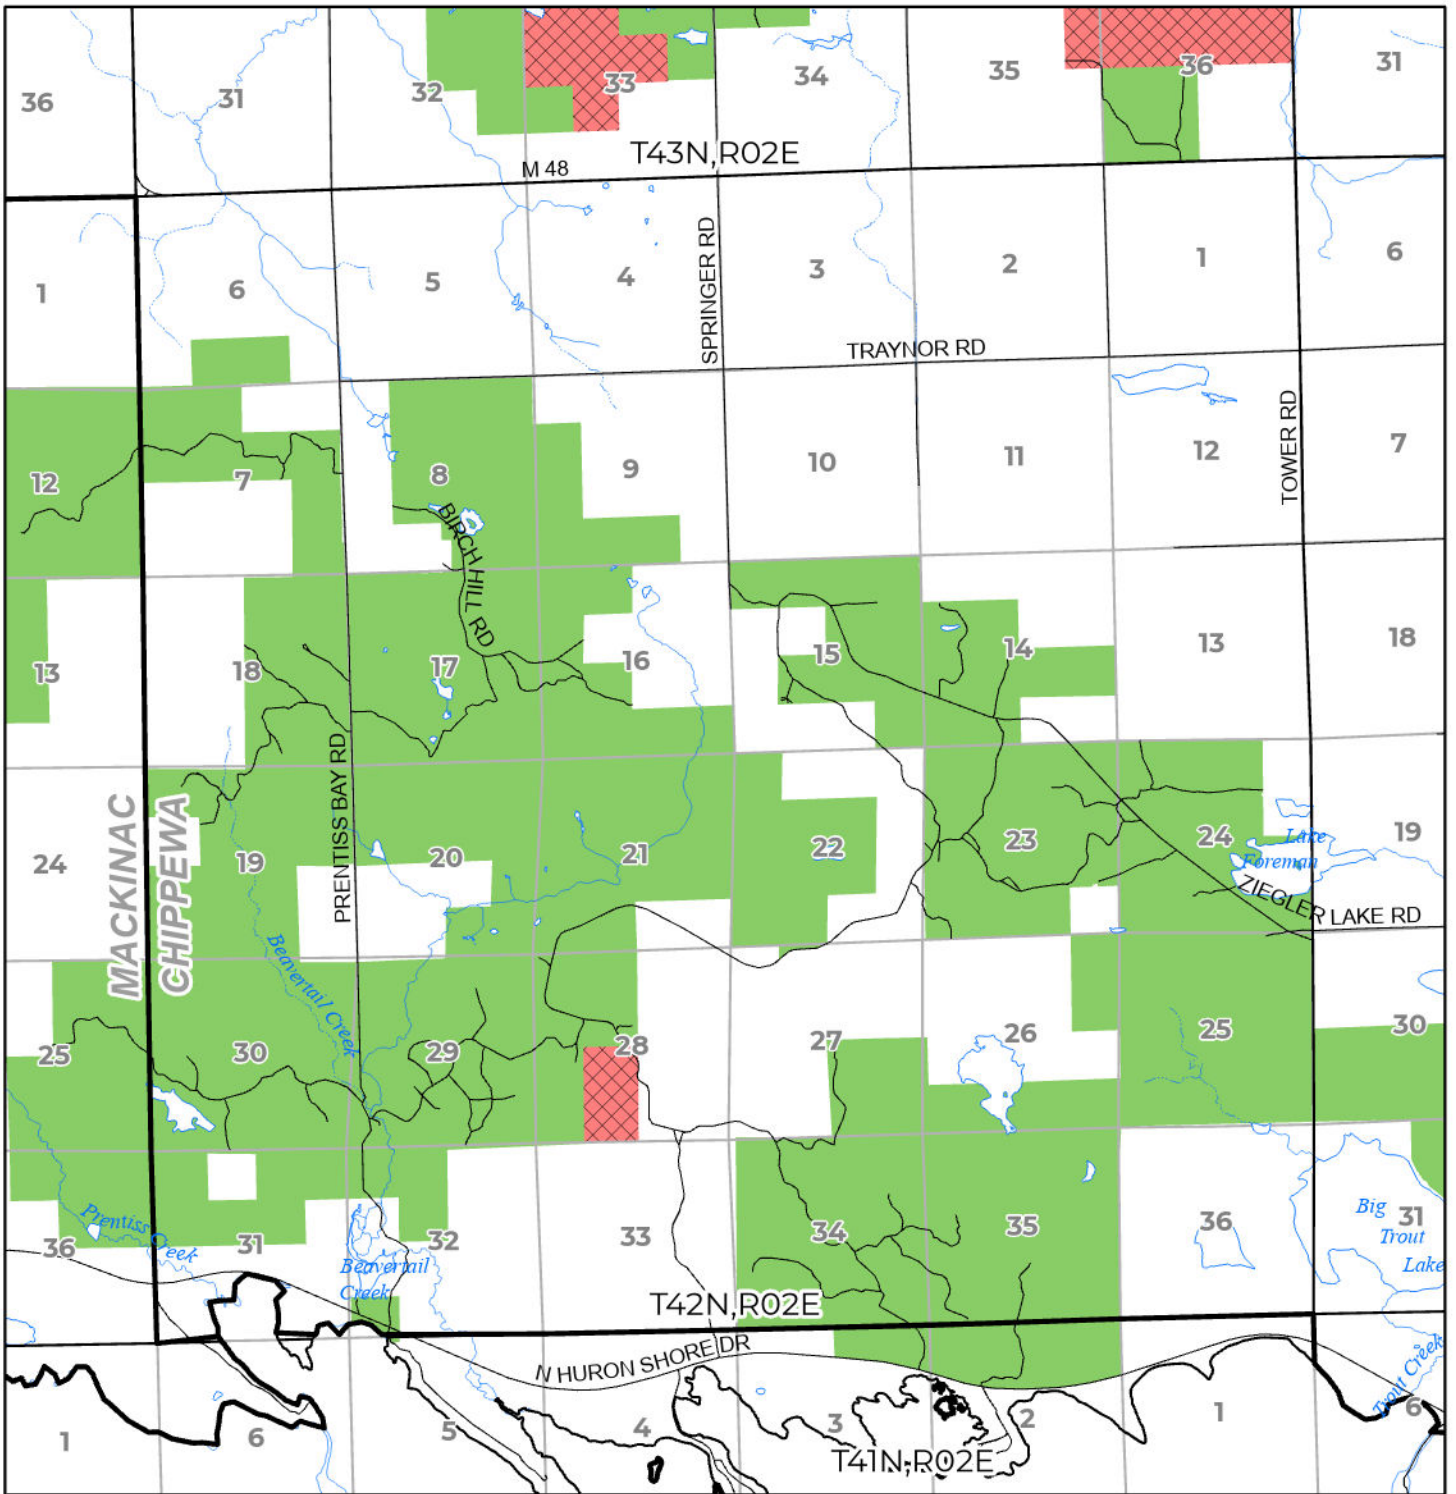

2024 FUELWOOD COLLECTION
 CHIPPEWA COUNTY
T42N,R02E

- Open (Recently Closed Timber Sale)
- Open
- Open (Military Restrictions – Possible closure from May to September)
- Closed