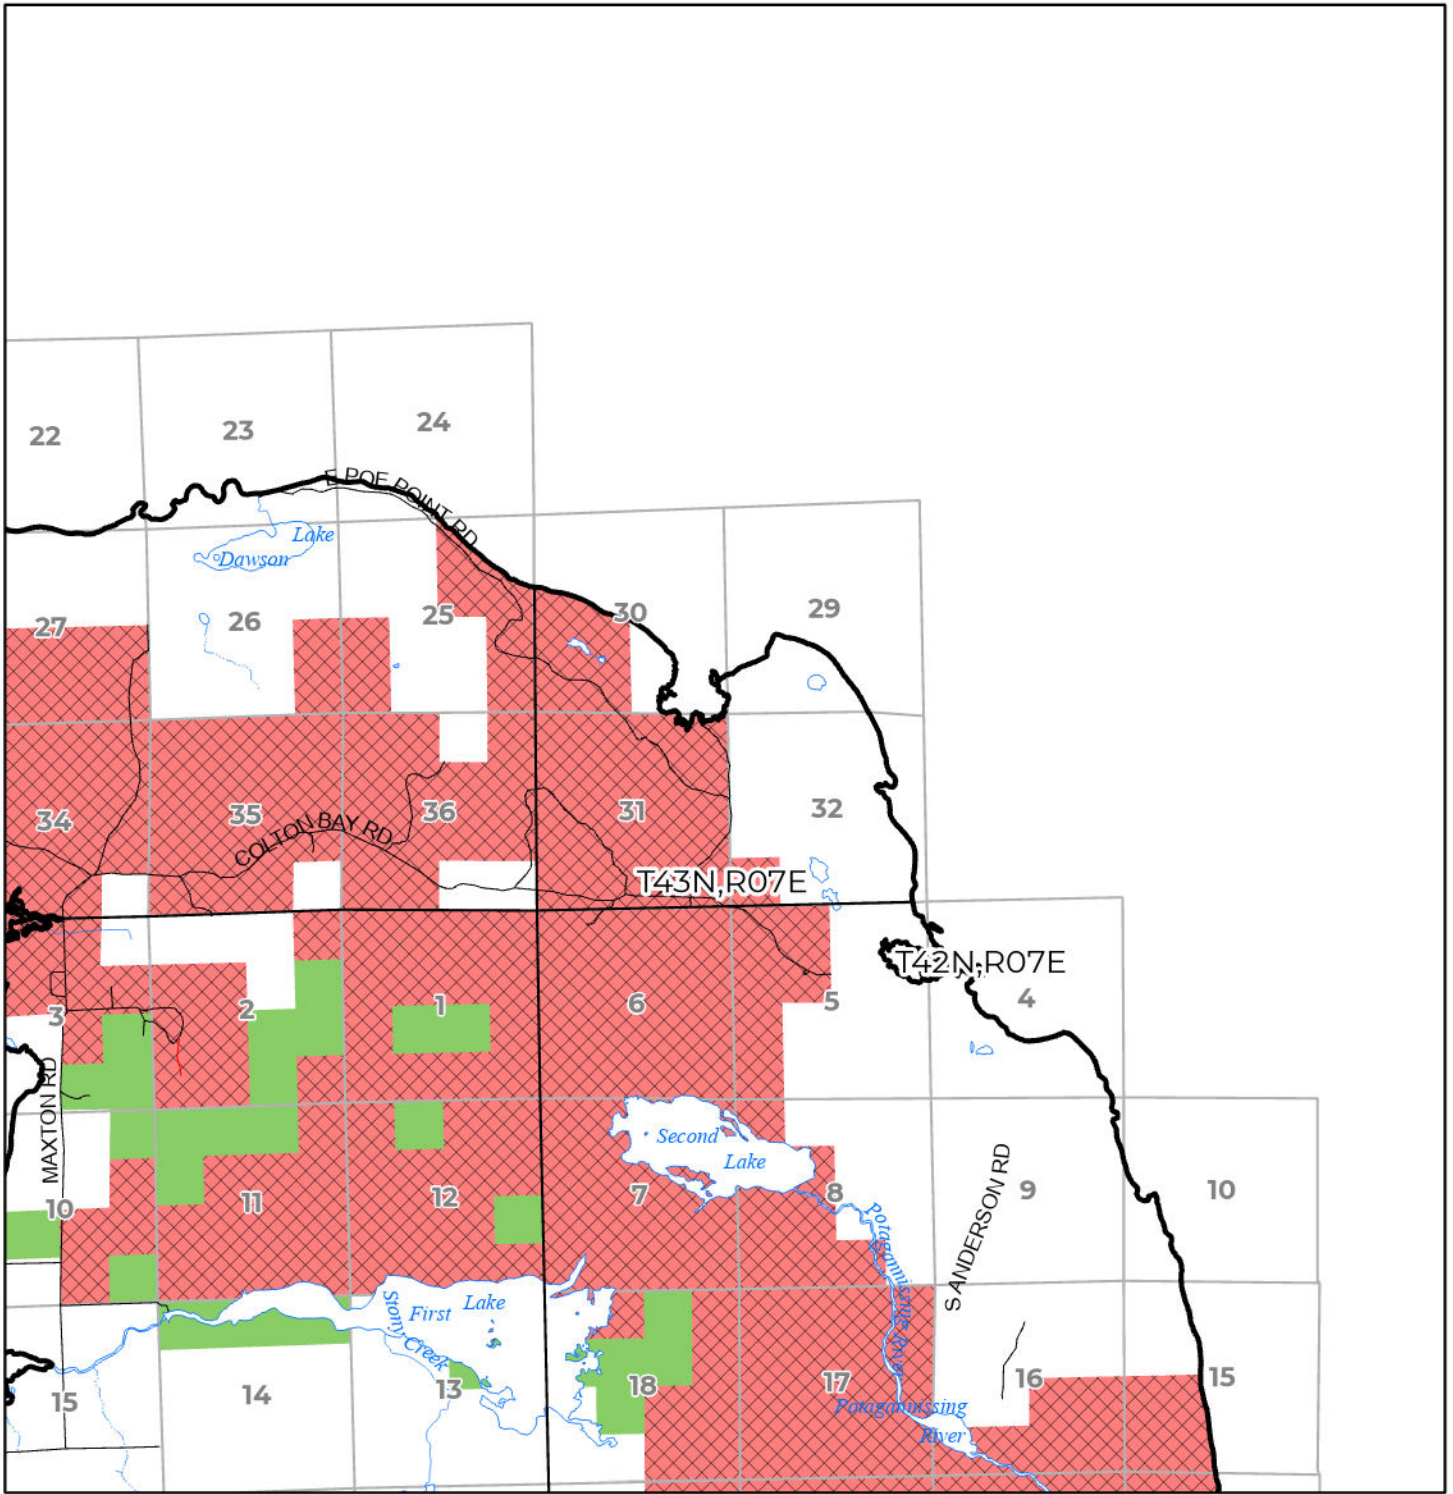

2024 FUELWOOD COLLECTION
 CHIPPEWA COUNTY
T43N,R07E

- Open (Recently Closed Timber Sale)
- Open
- Open (Military Restrictions – Possible closure from May to September)
- Closed