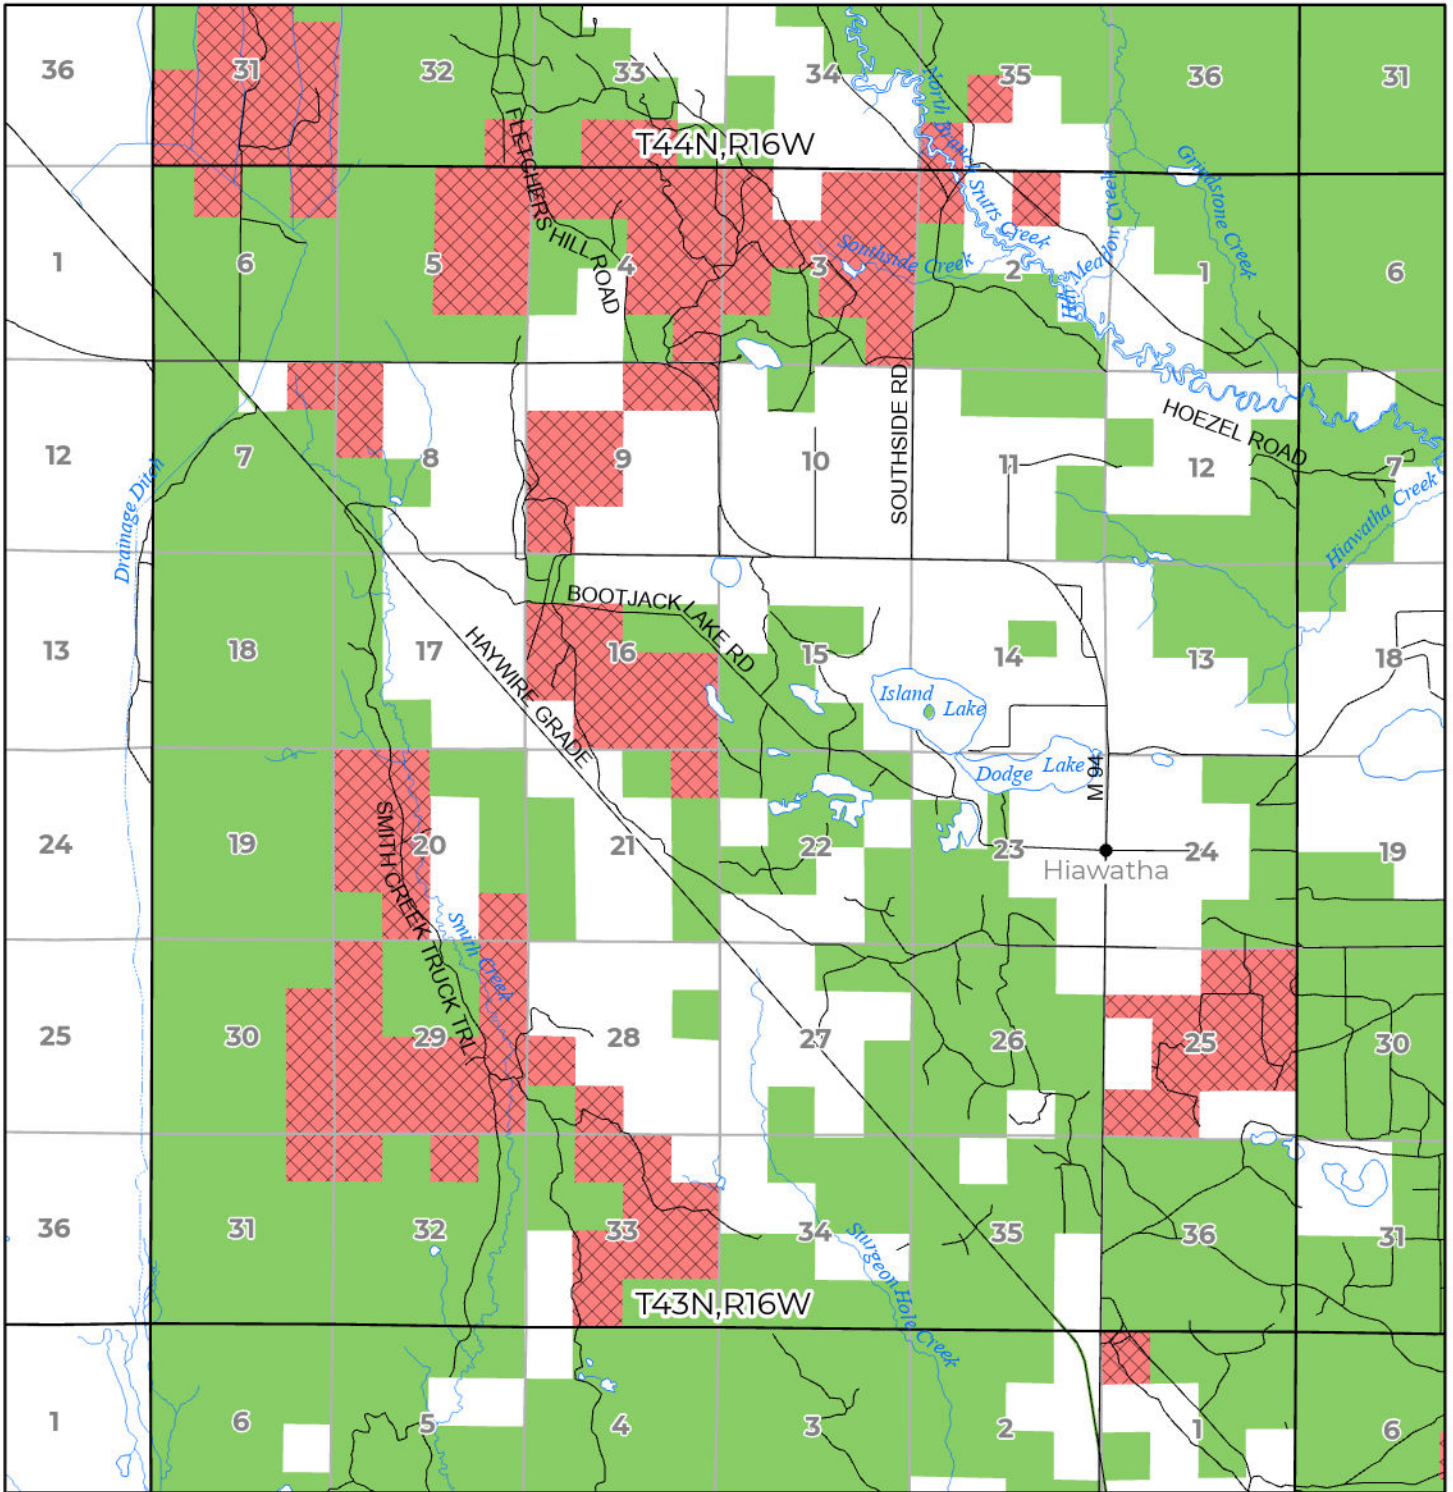

2024 FUELWOOD COLLECTION
SCHOOLCRAFT COUNTY
T43N,R16W

- Open (Recently Closed Timber Sale)
- Open
- Open (Military Restrictions - Possible closure from May to September)
- Closed