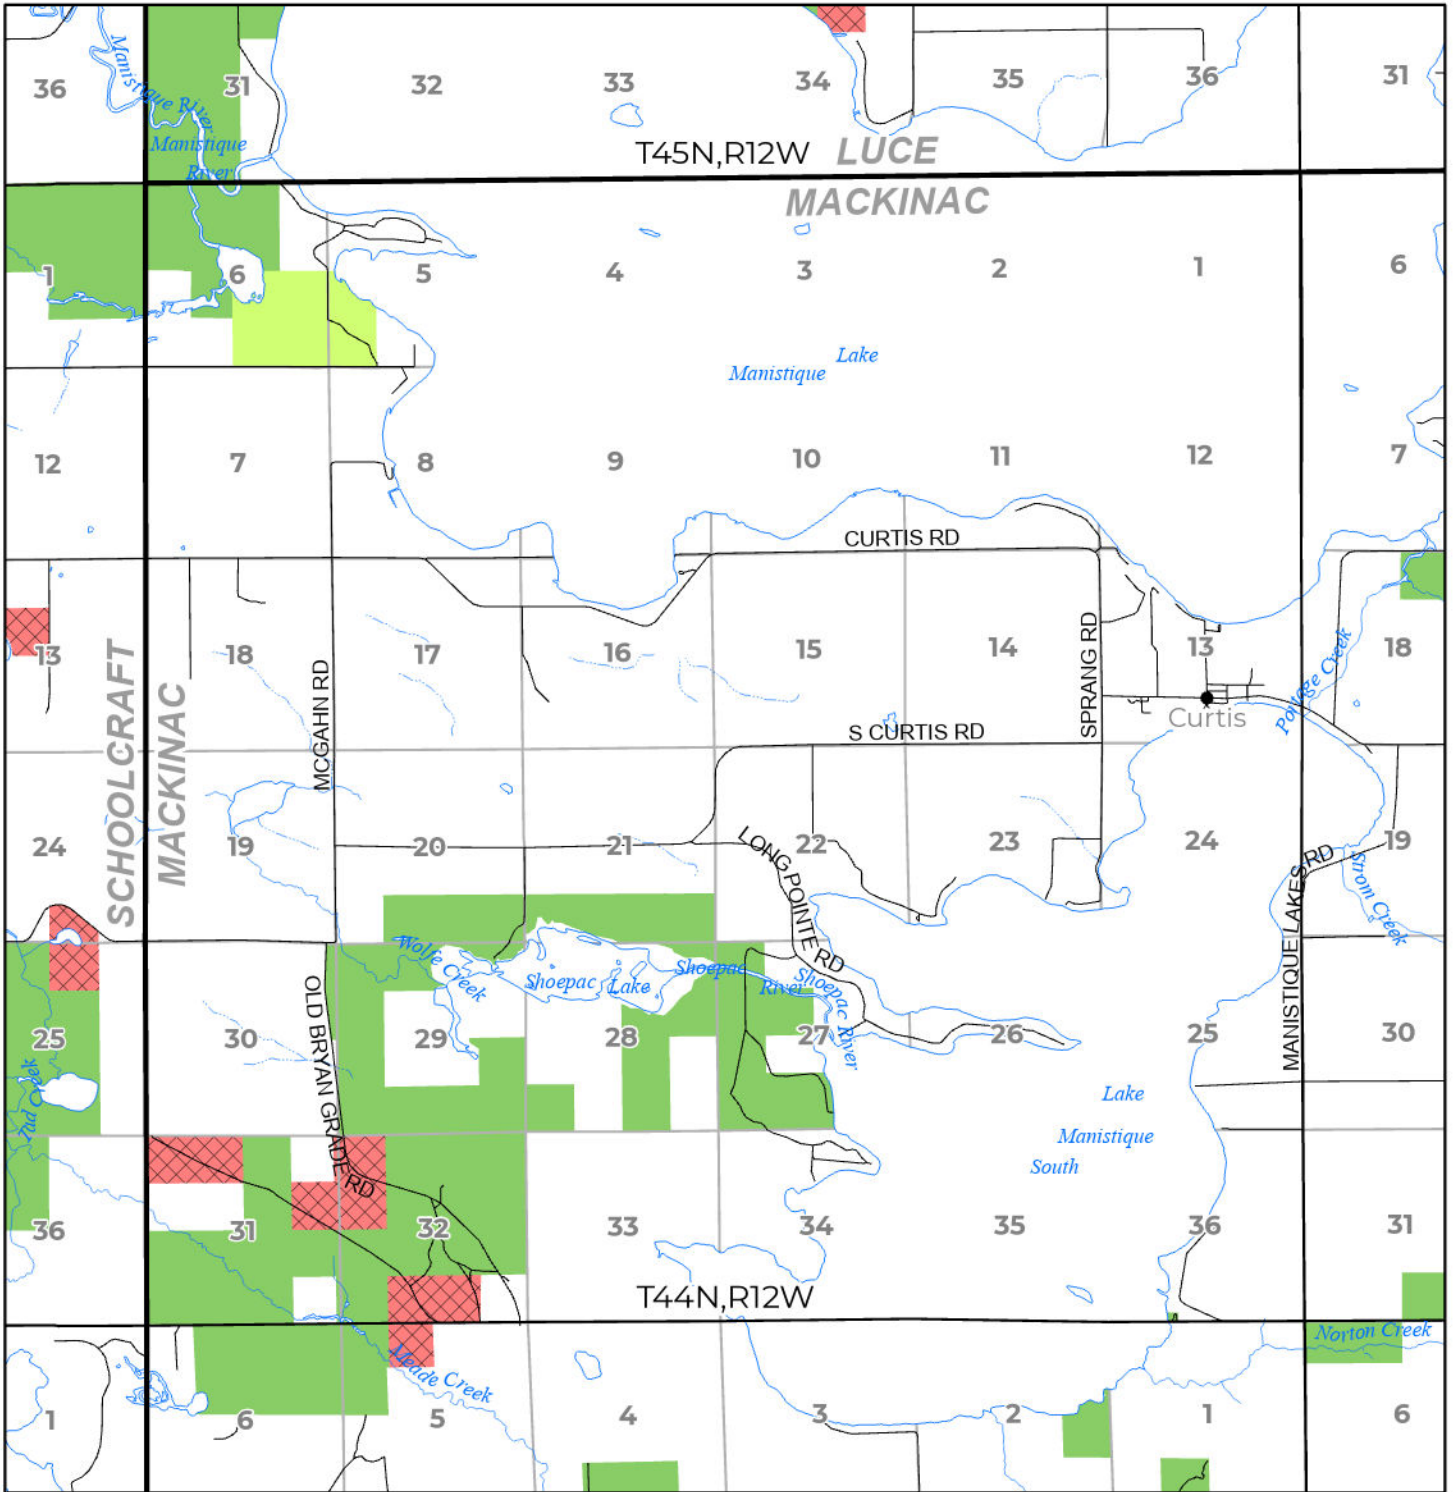

2024 FUELWOOD COLLECTION  
 MACKINAC COUNTY  
**T44N,R12W**

- Open (Recently Closed Timber Sale)
- Open
- Open (Military Restrictions - Possible closure from May to September)
- Closed