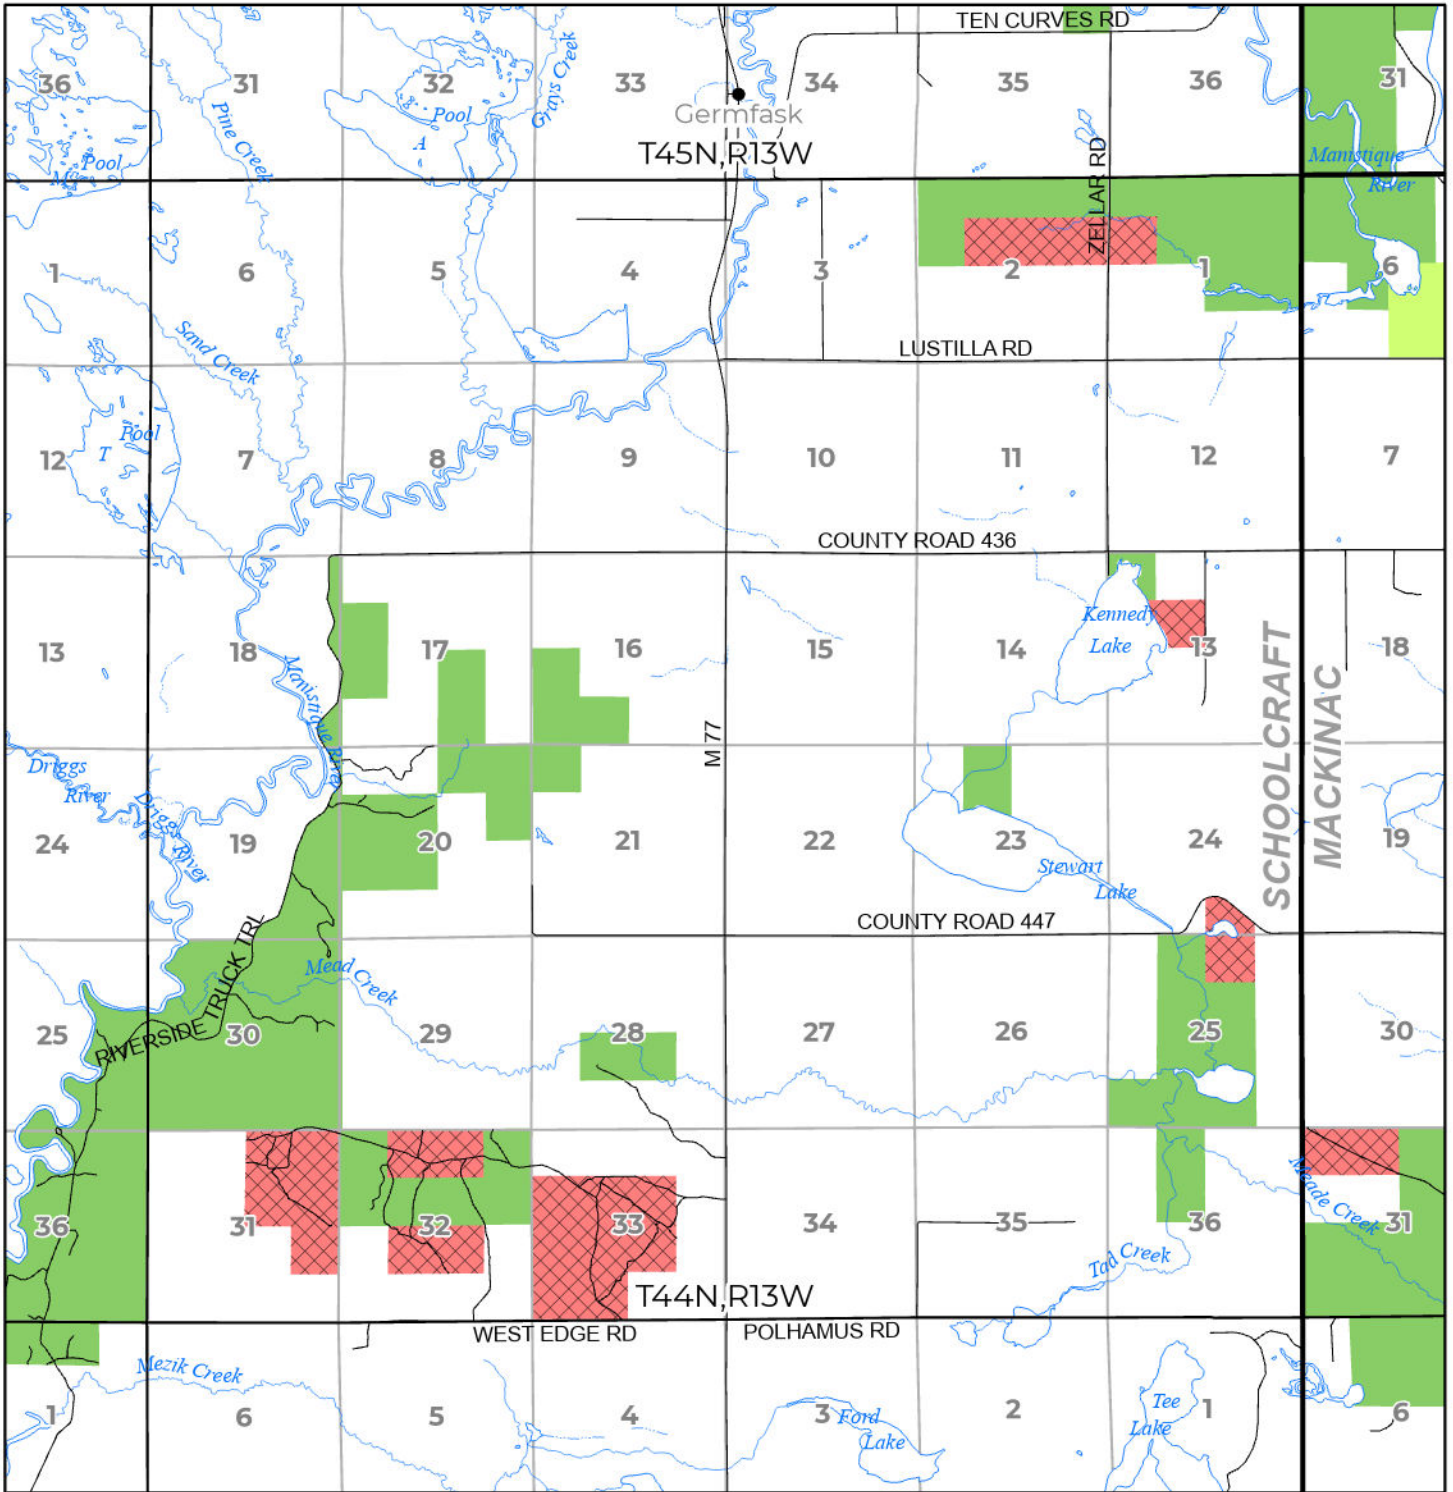

2024 FUELWOOD COLLECTION  
SCHOOLCRAFT COUNTY  
T44N,R13W

- Open (Recently Closed Timber Sale)
- Open
- Open (Military Restrictions - Possible closure from May to September)
- Closed