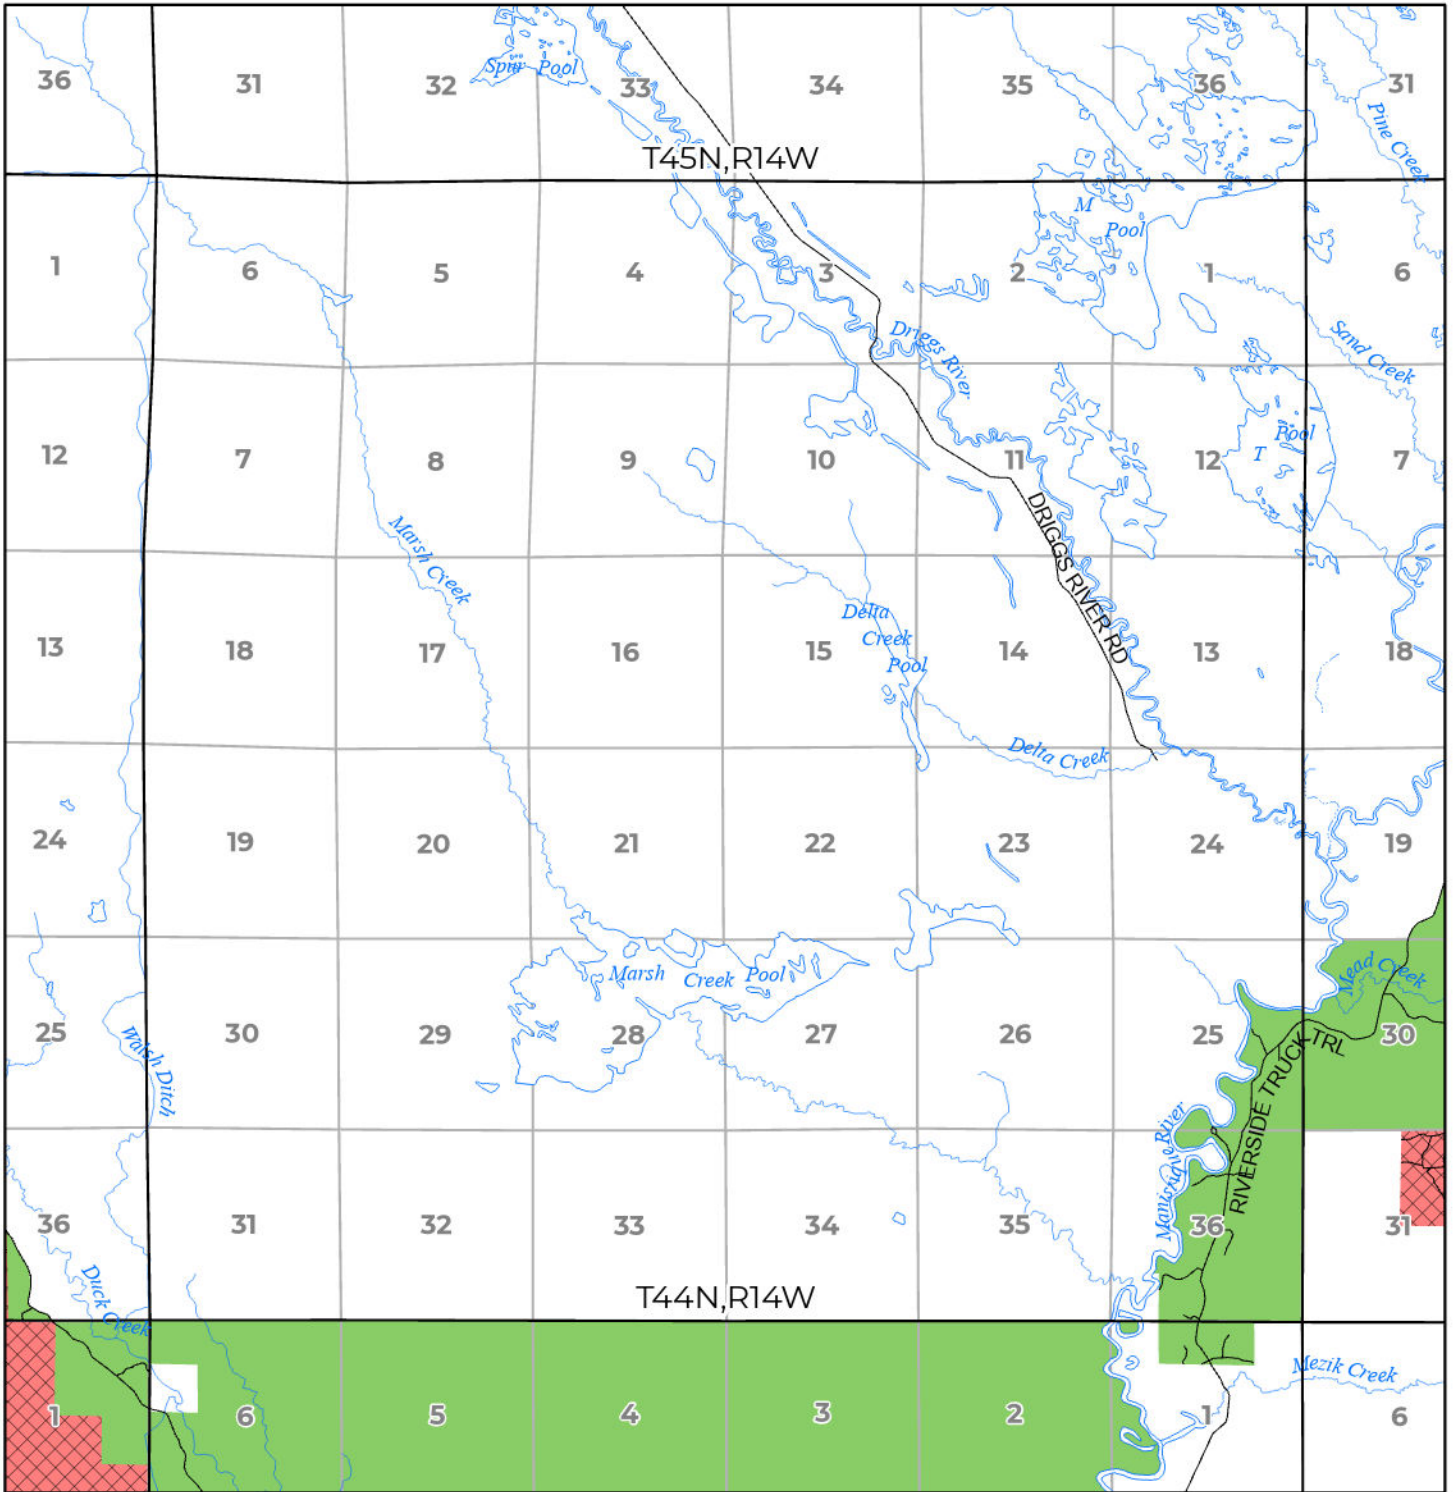

2024 FUELWOOD COLLECTION
 SCHOOLCRAFT COUNTY
T44N,R14W

- Open (Recently Closed Timber Sale)
- Open
- Open (Military Restrictions - Possible closure from May to September)
- Closed

N

 Miles

 Effective: April 1, 2024