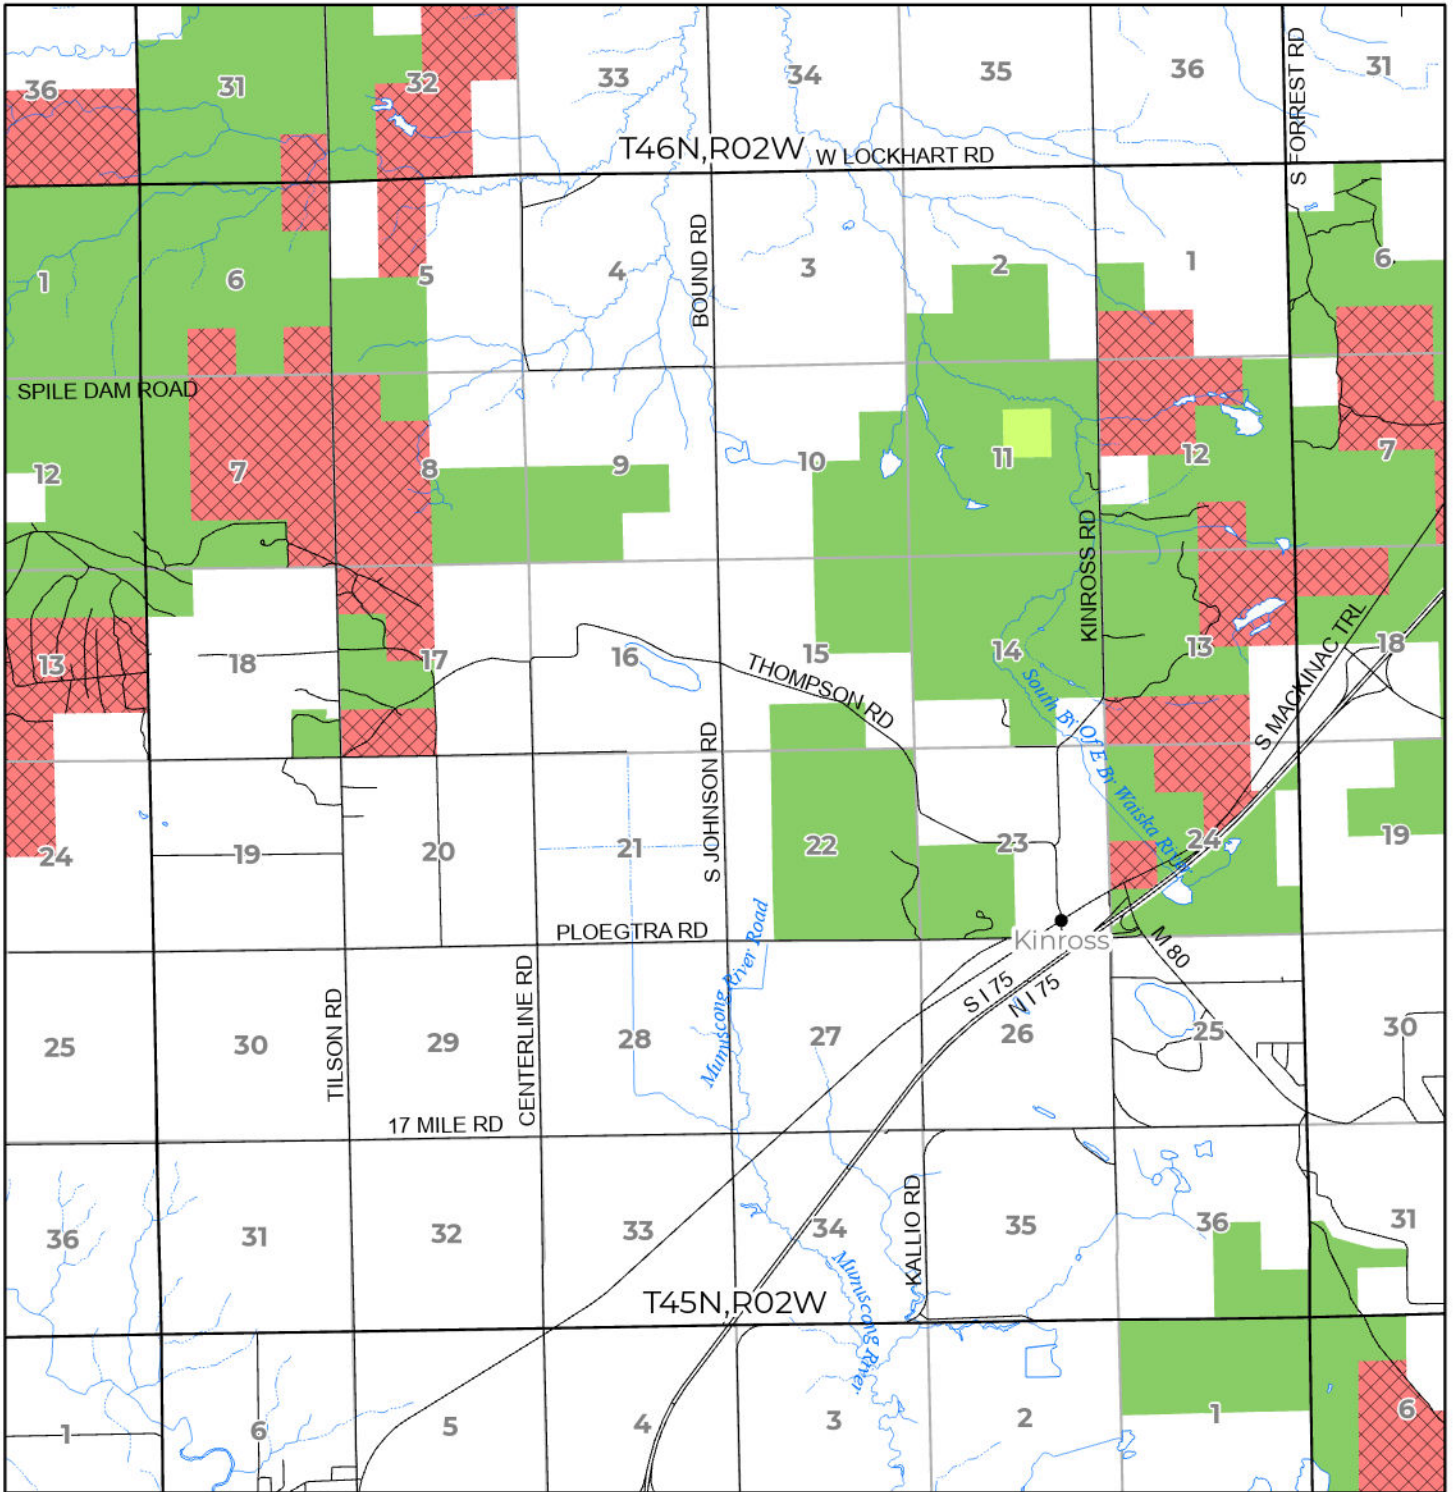

2024 FUELWOOD COLLECTION
 CHIPPEWA COUNTY
T45N,R02W

- Open (Recently Closed Timber Sale)
- Open
- Open (Military Restrictions - Possible closure from May to September)
- Closed

N

 Miles

 Effective: April 1, 2024