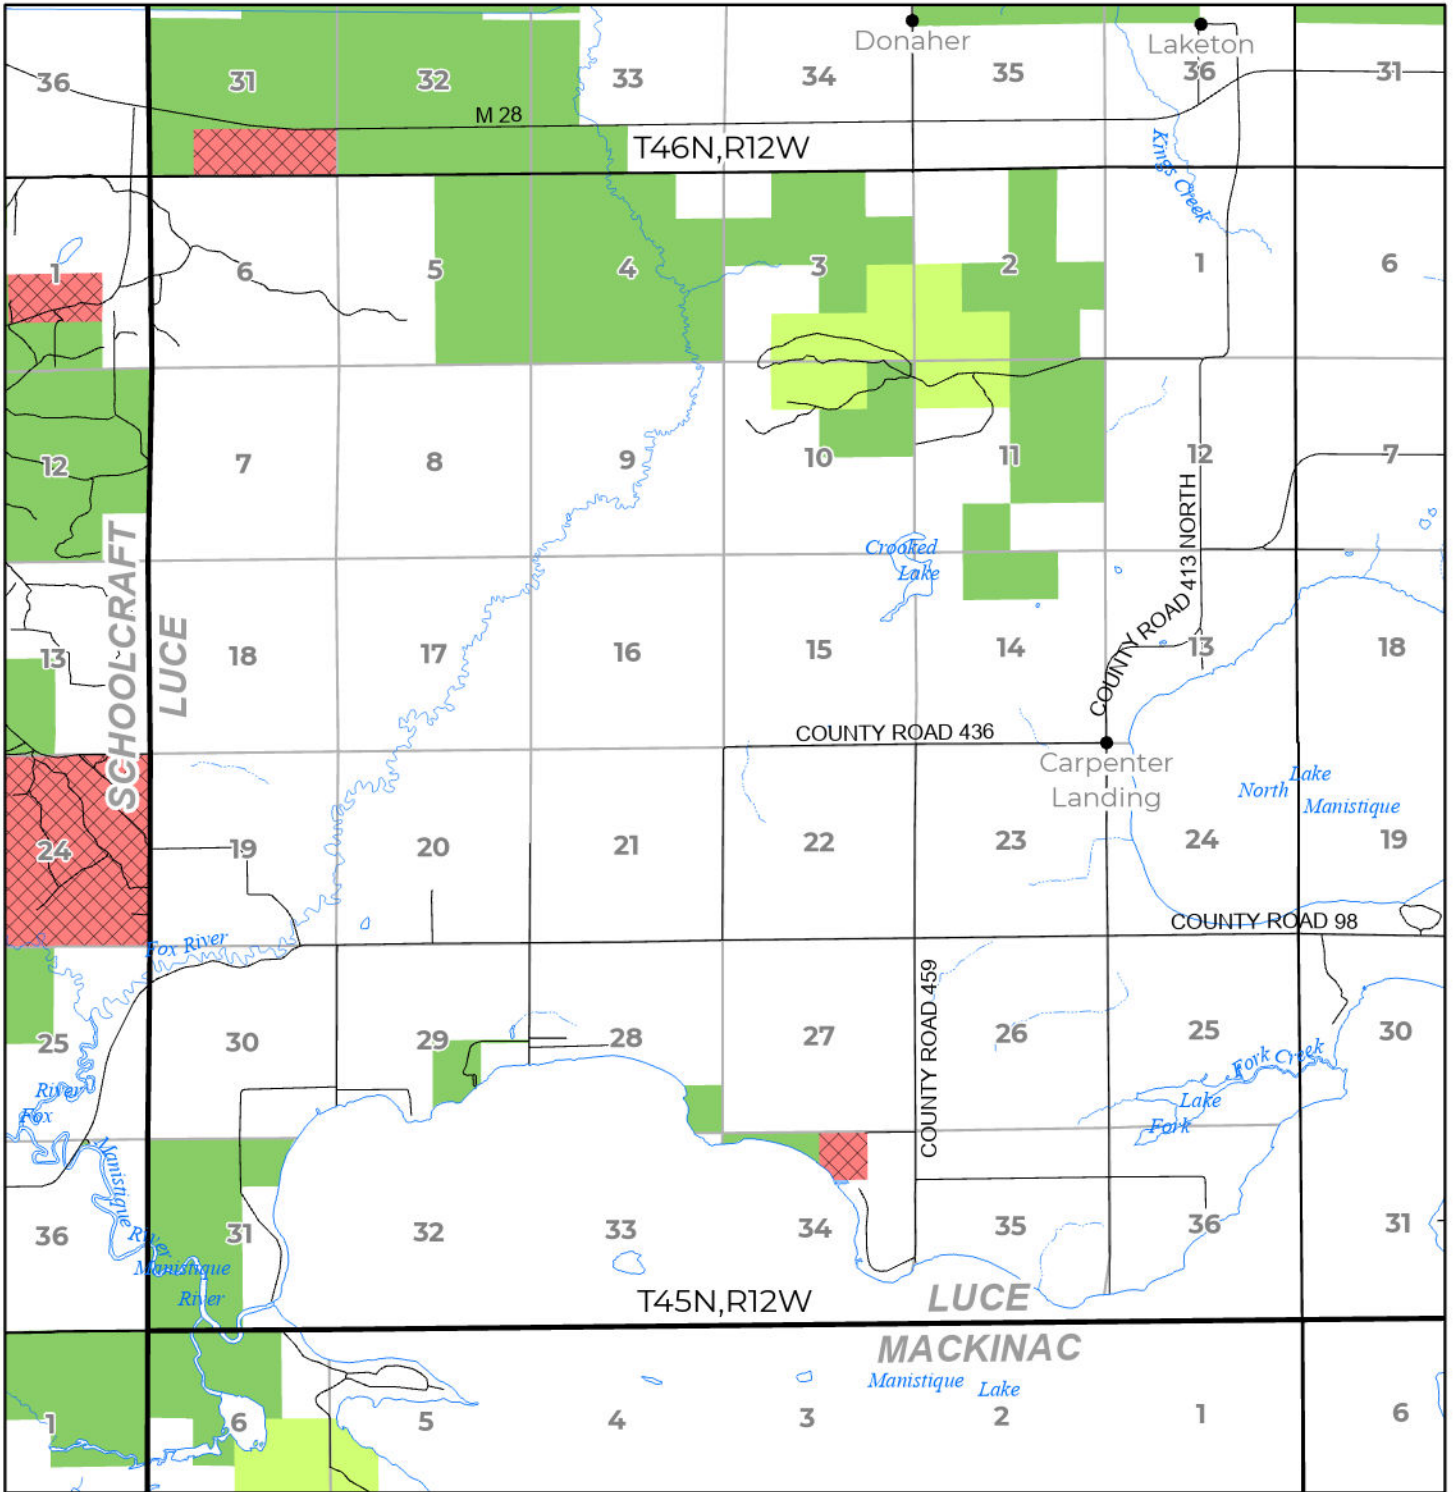

2024 FUELWOOD COLLECTION
 LUCE COUNTY
T45N,R12W

- Open (Recently Closed Timber Sale)
- Open
- Open (Military Restrictions - Possible closure from May to September)
- Closed