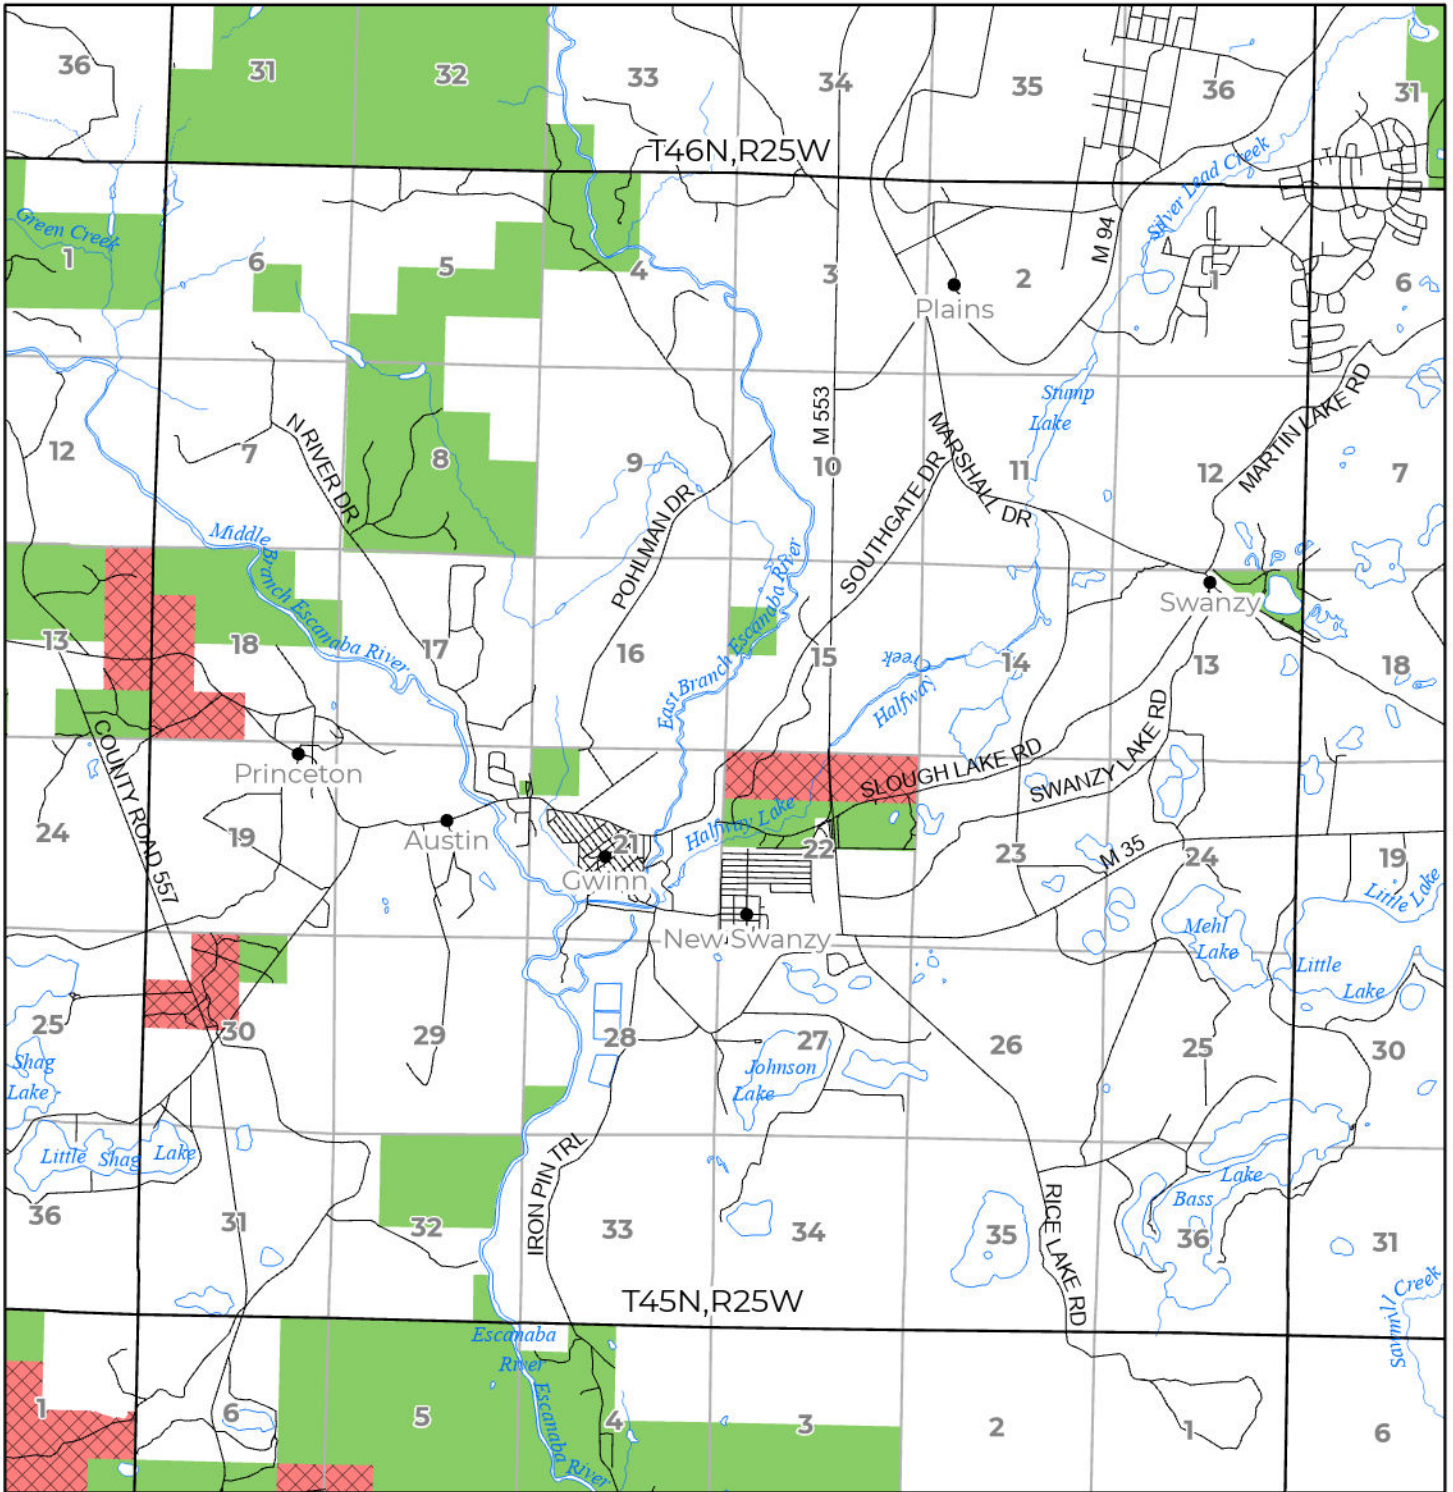

2024 FUELWOOD COLLECTION
 MARQUETTE COUNTY
T45N,R25W

- Open (Recently Closed Timber Sale)
- Open
- Open (Military Restrictions – Possible closure from May to September)
- Closed

N

 Miles

 Effective: April 1, 2024