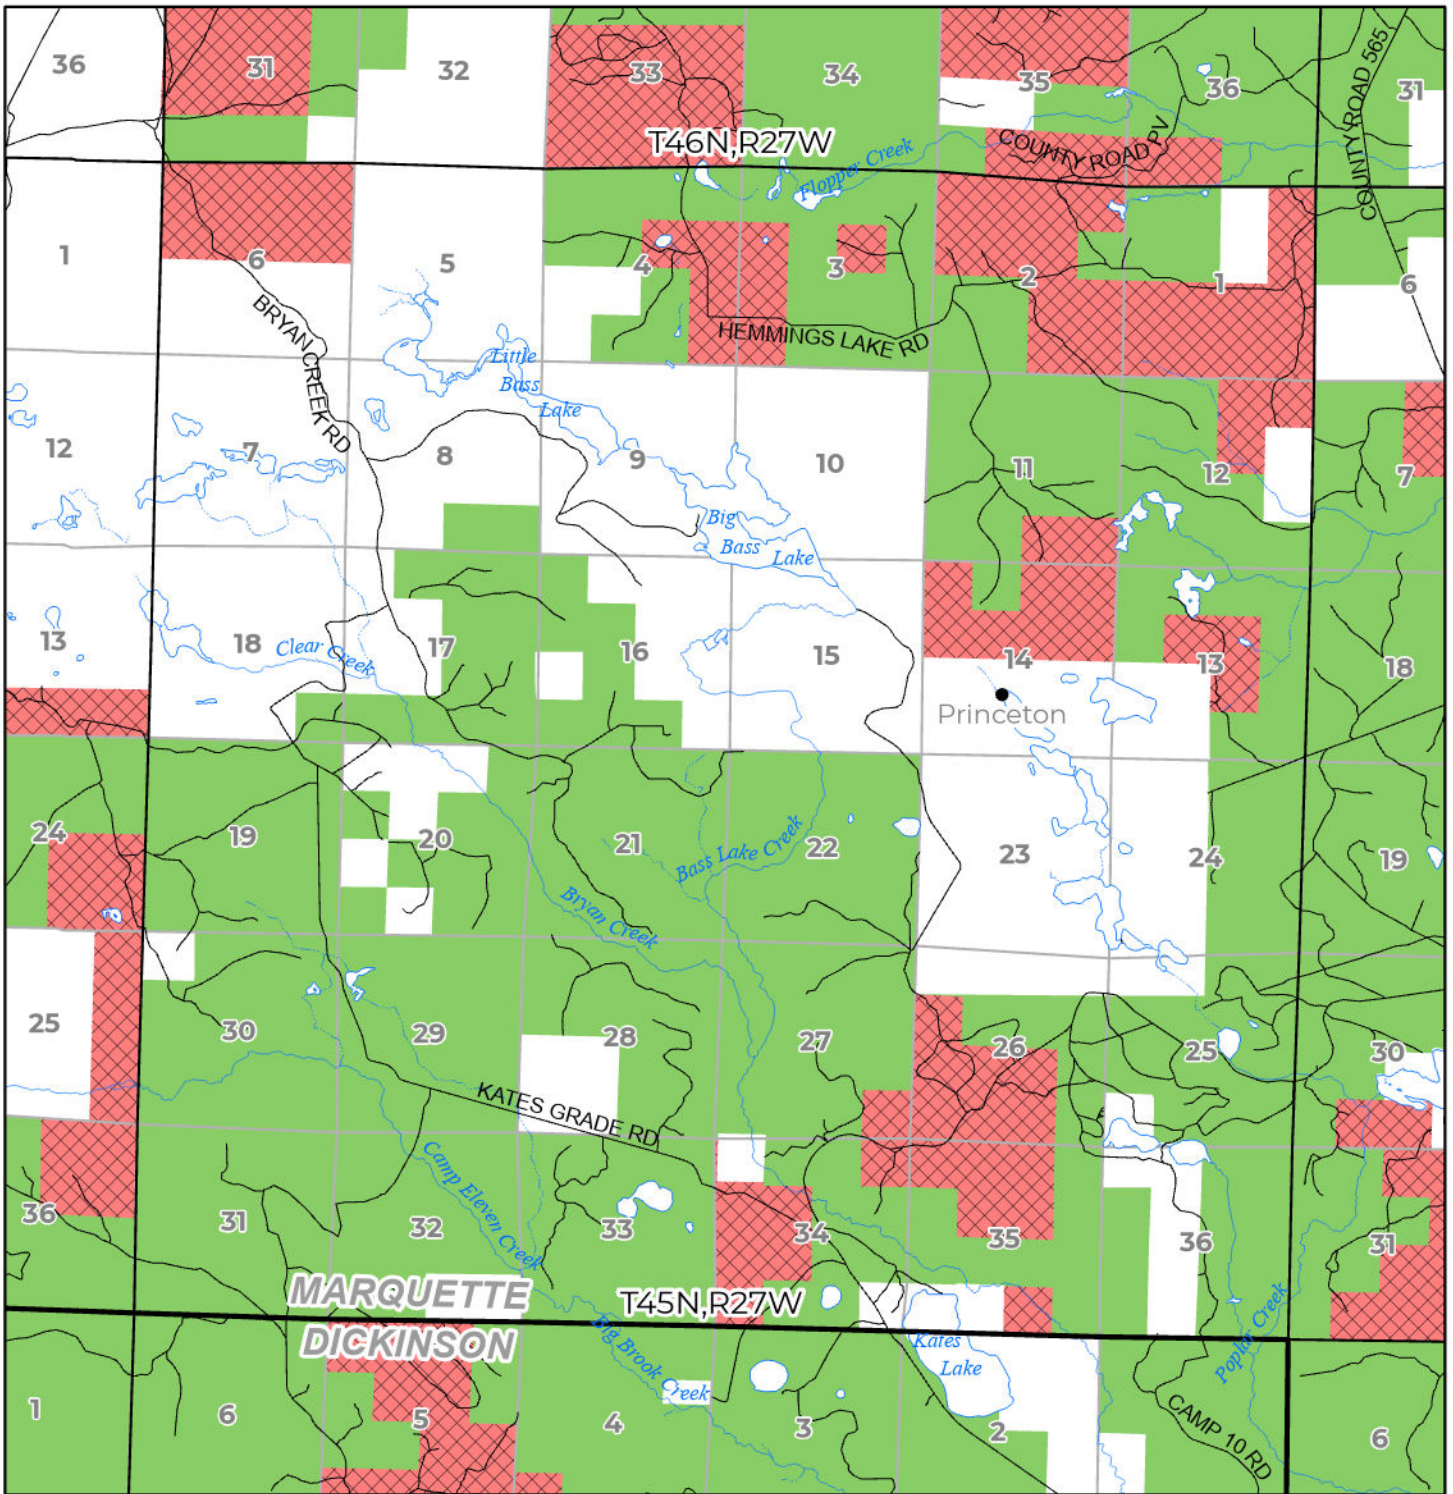

2024 FUELWOOD COLLECTION
 MARQUETTE COUNTY
T45N,R27W

- Open (Recently Closed Timber Sale)
- Open
- Open (Military Restrictions - Possible closure from May to September)
- Closed