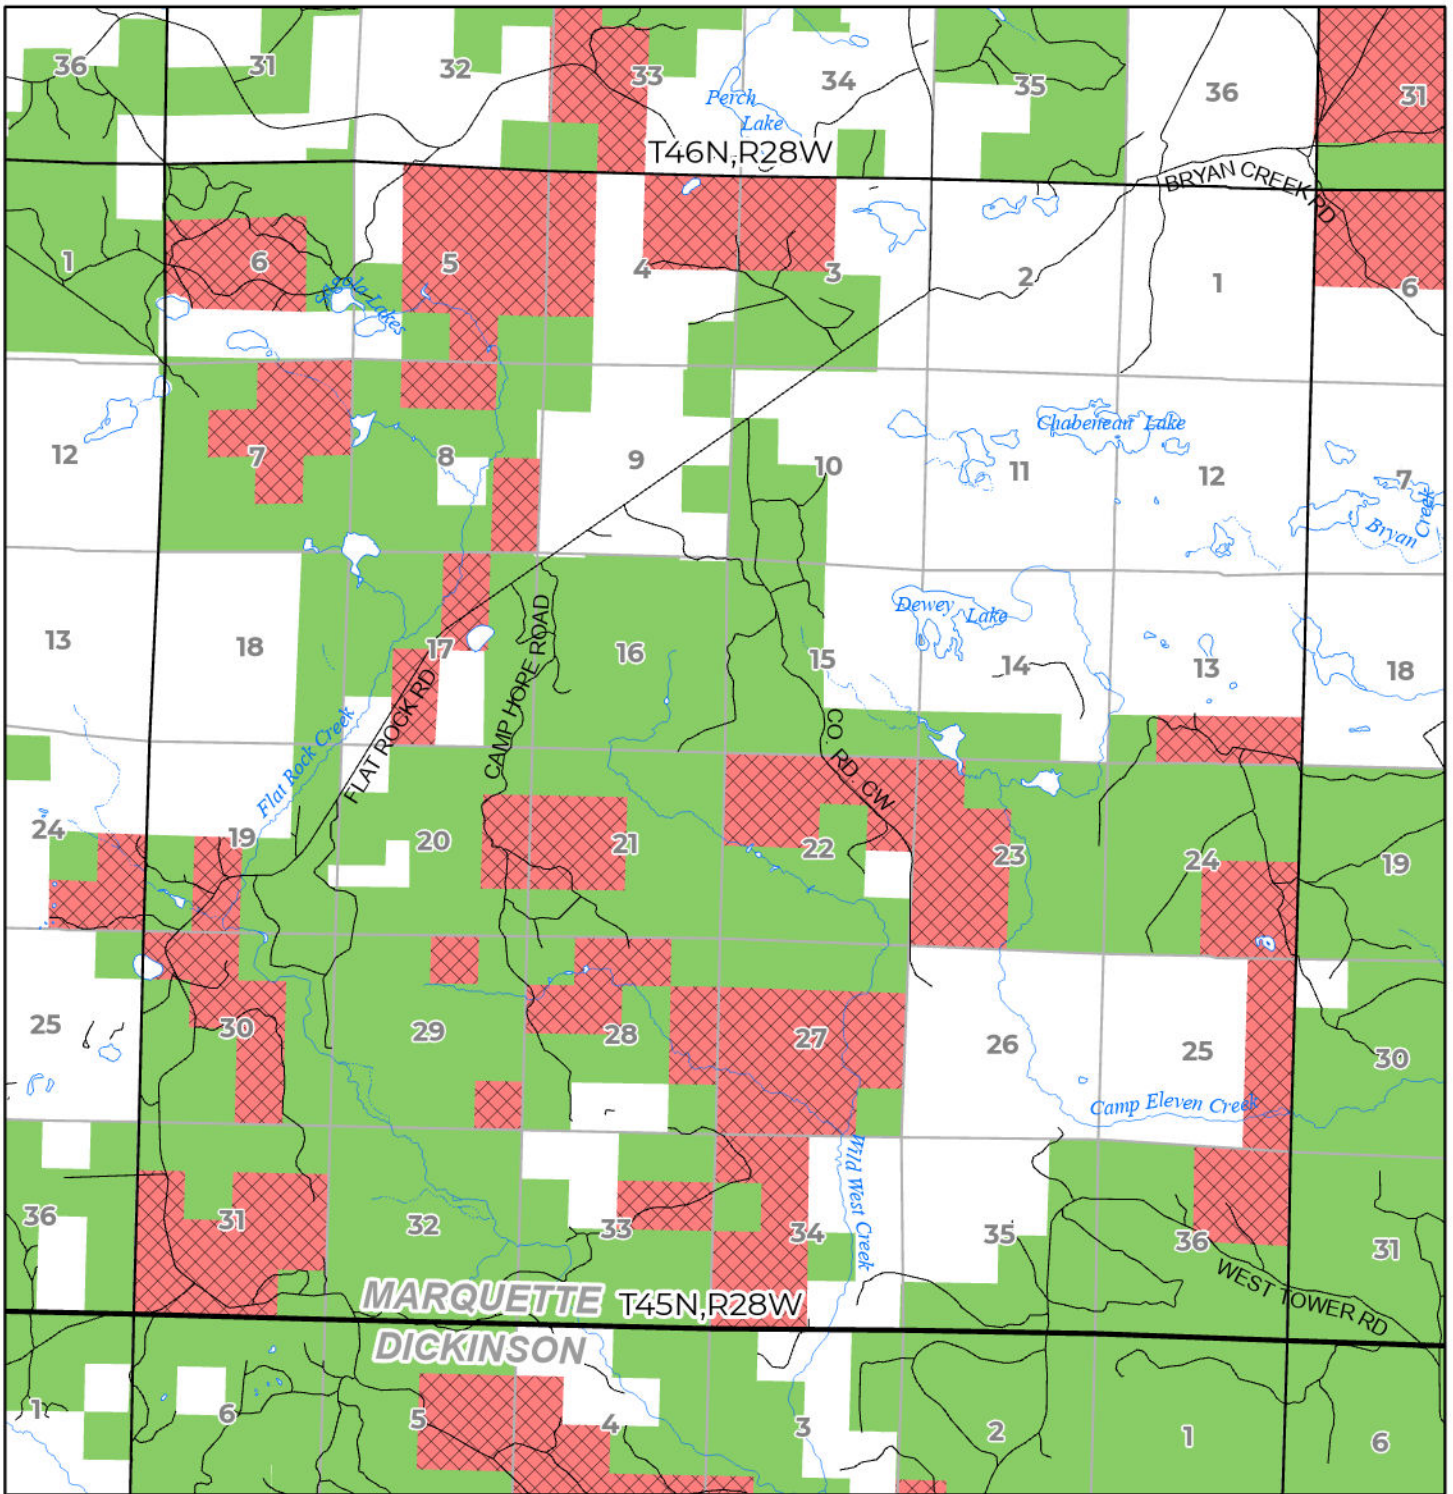

2024 FUELWOOD COLLECTION
 MARQUETTE COUNTY
T45N,R28W

- Open (Recently Closed Timber Sale)
- Open
- Open (Military Restrictions - Possible closure from May to September)
- Closed

N

 Miles

 Effective: April 1, 2024