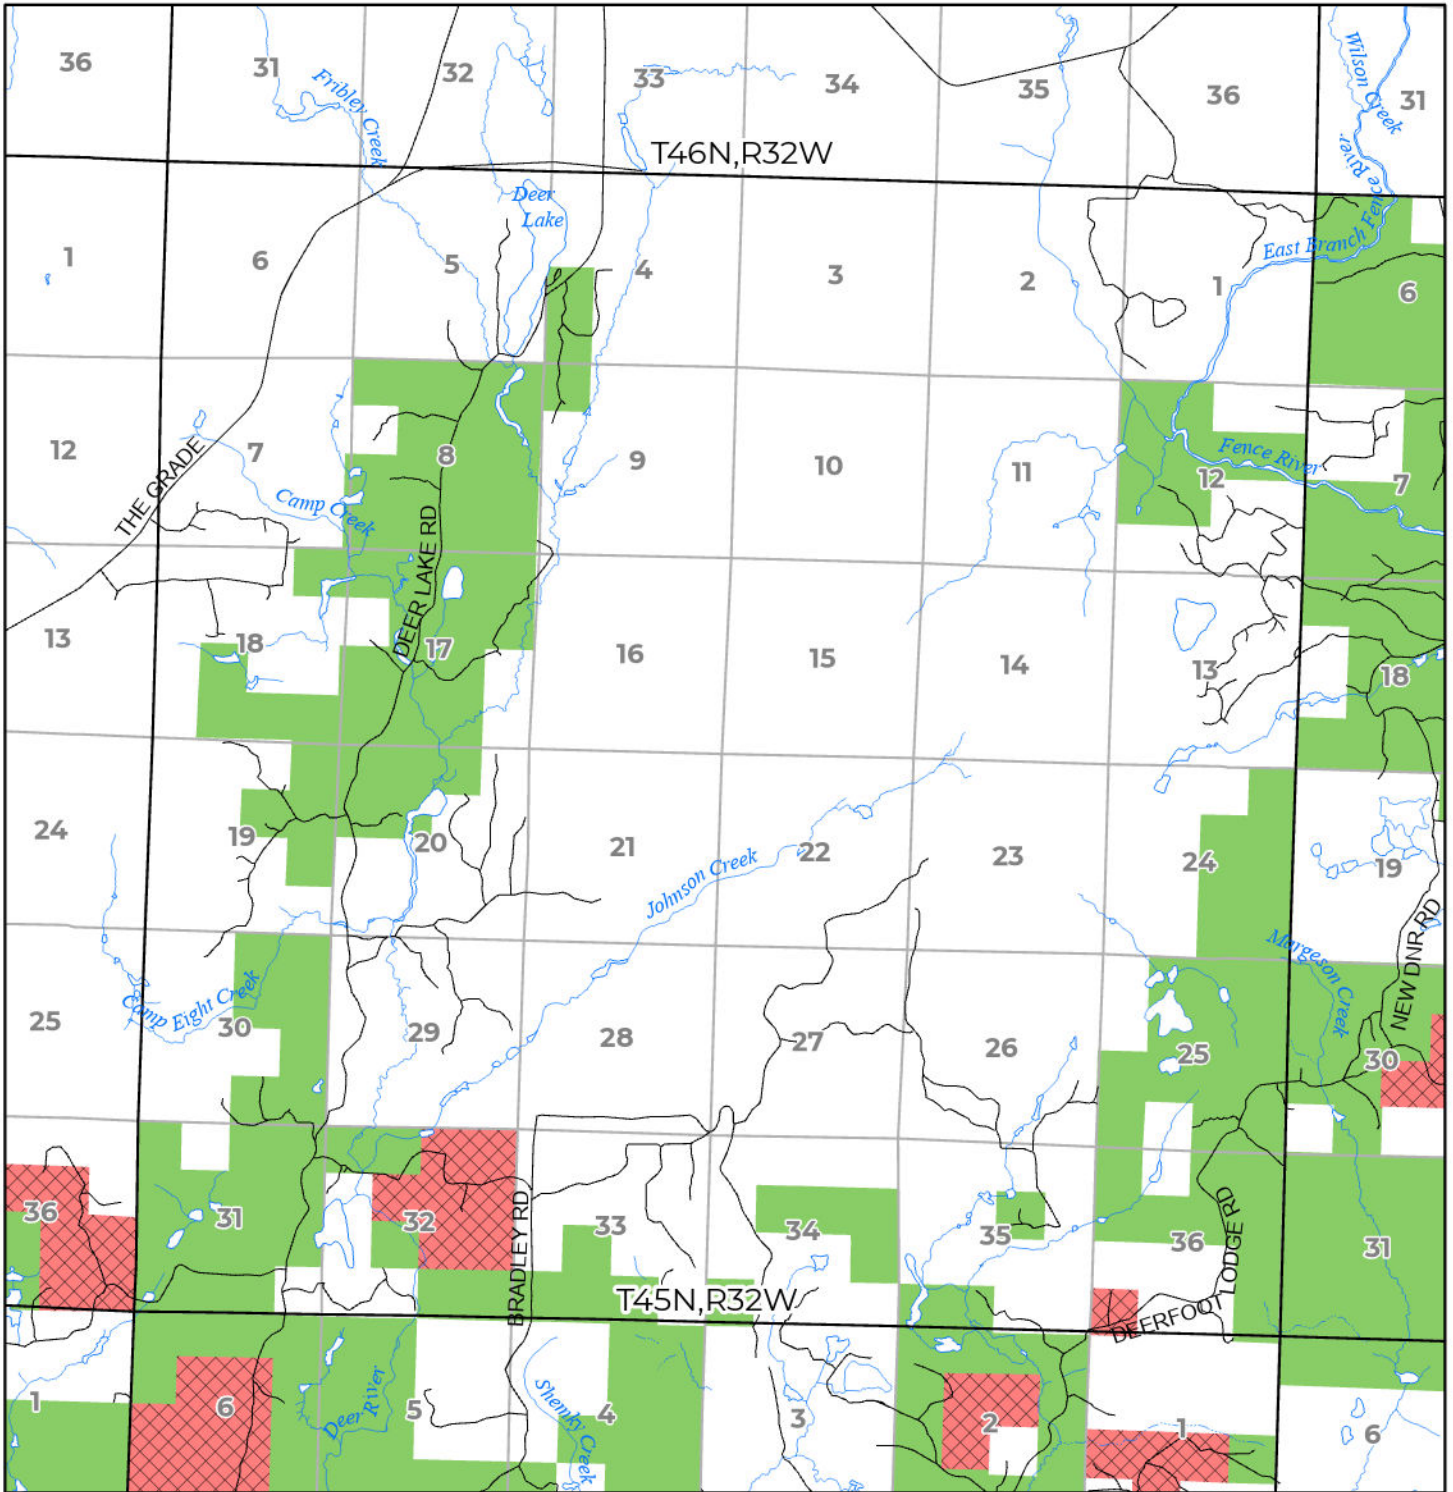

2024 FUELWOOD COLLECTION
 IRON COUNTY
T45N,R32W

- Open (Recently Closed Timber Sale)
- Open
- Open (Military Restrictions – Possible closure from May to September)
- Closed