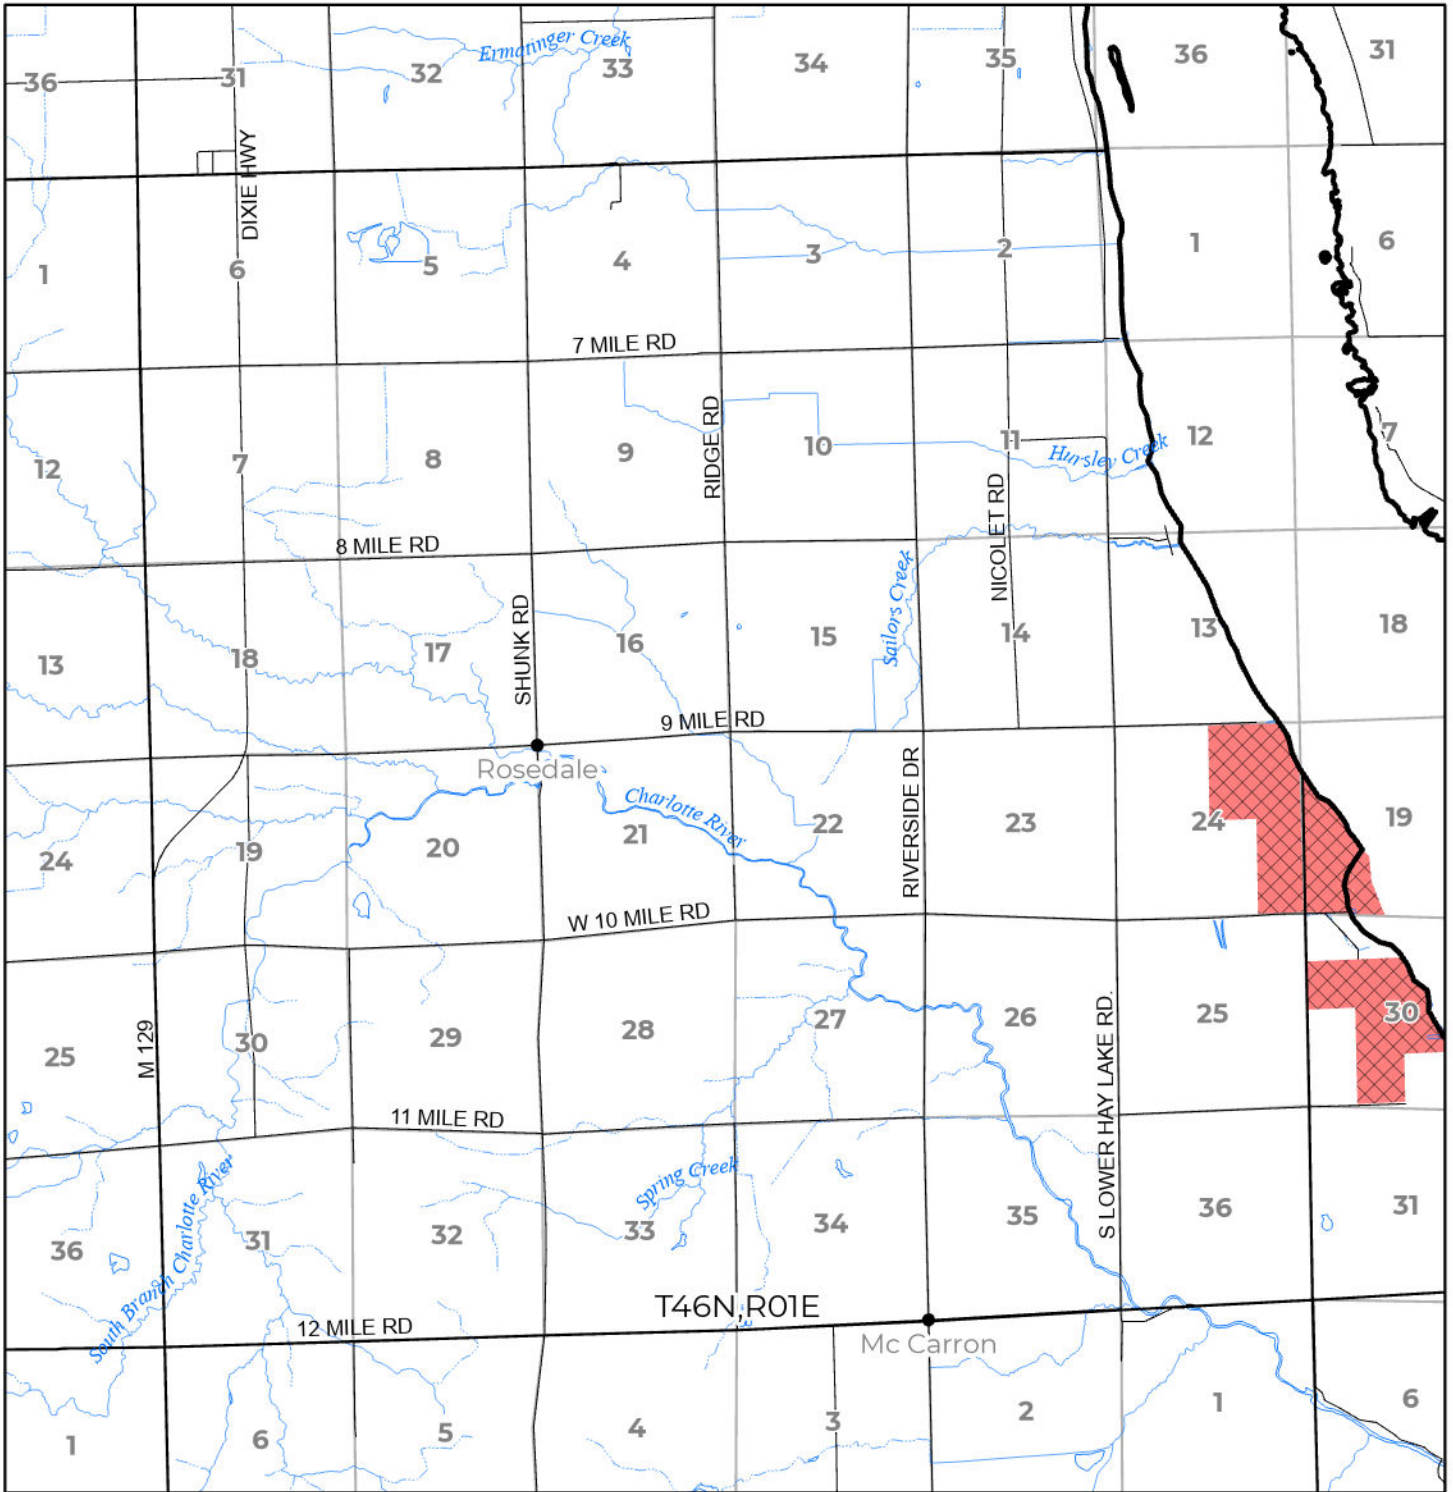

2024 FUELWOOD COLLECTION
 CHIPPEWA COUNTY
T46N,R01E

- Open (Recently Closed Timber Sale)
- Open
- Open (Military Restrictions - Possible closure from May to September)
- Closed