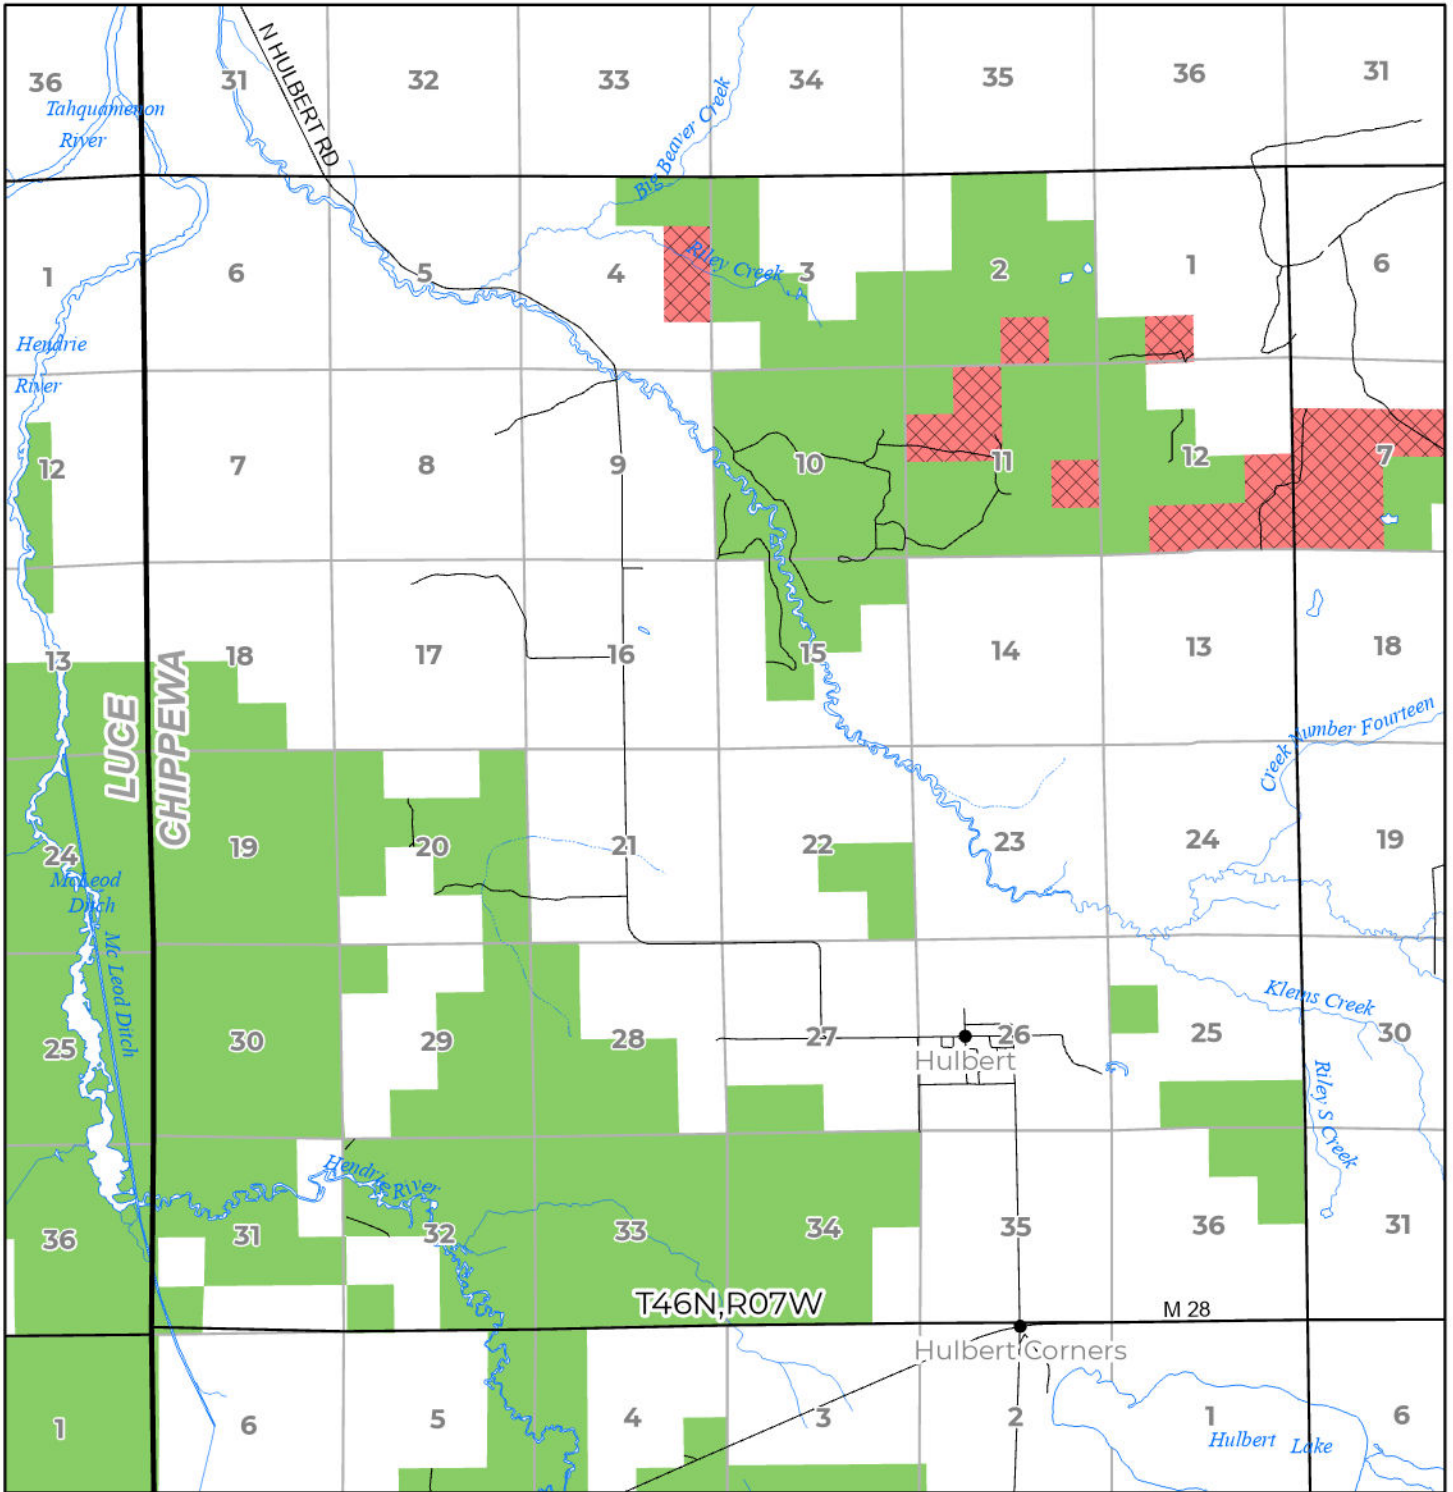

2024 FUELWOOD COLLECTION
 CHIPPEWA COUNTY
T46N,R07W

- Open (Recently Closed Timber Sale)
- Open
- Open (Military Restrictions - Possible closure from May to September)
- Closed