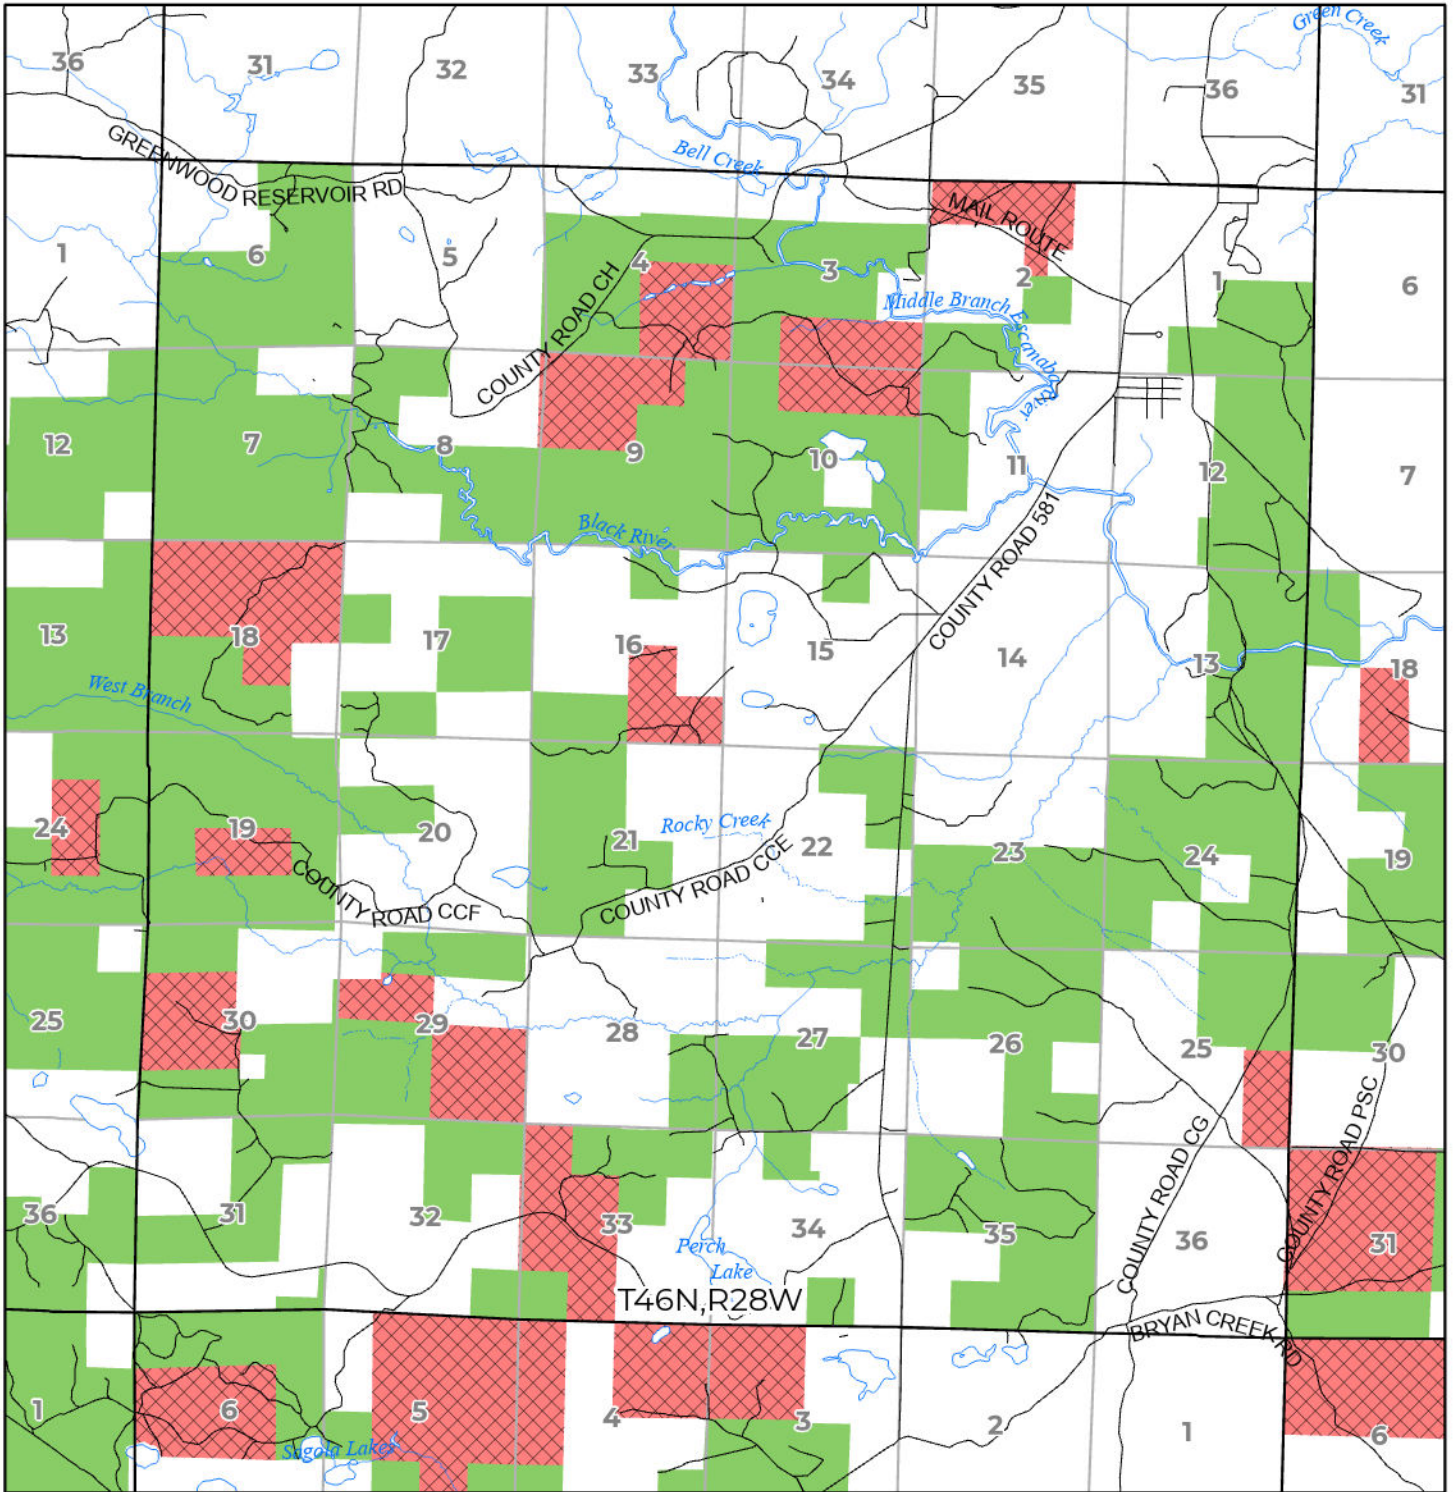

2024 FUELWOOD COLLECTION
 MARQUETTE COUNTY
T46N,R28W

- Open (Recently Closed Timber Sale)
- Open
- Open (Military Restrictions – Possible closure from May to September)
- Closed