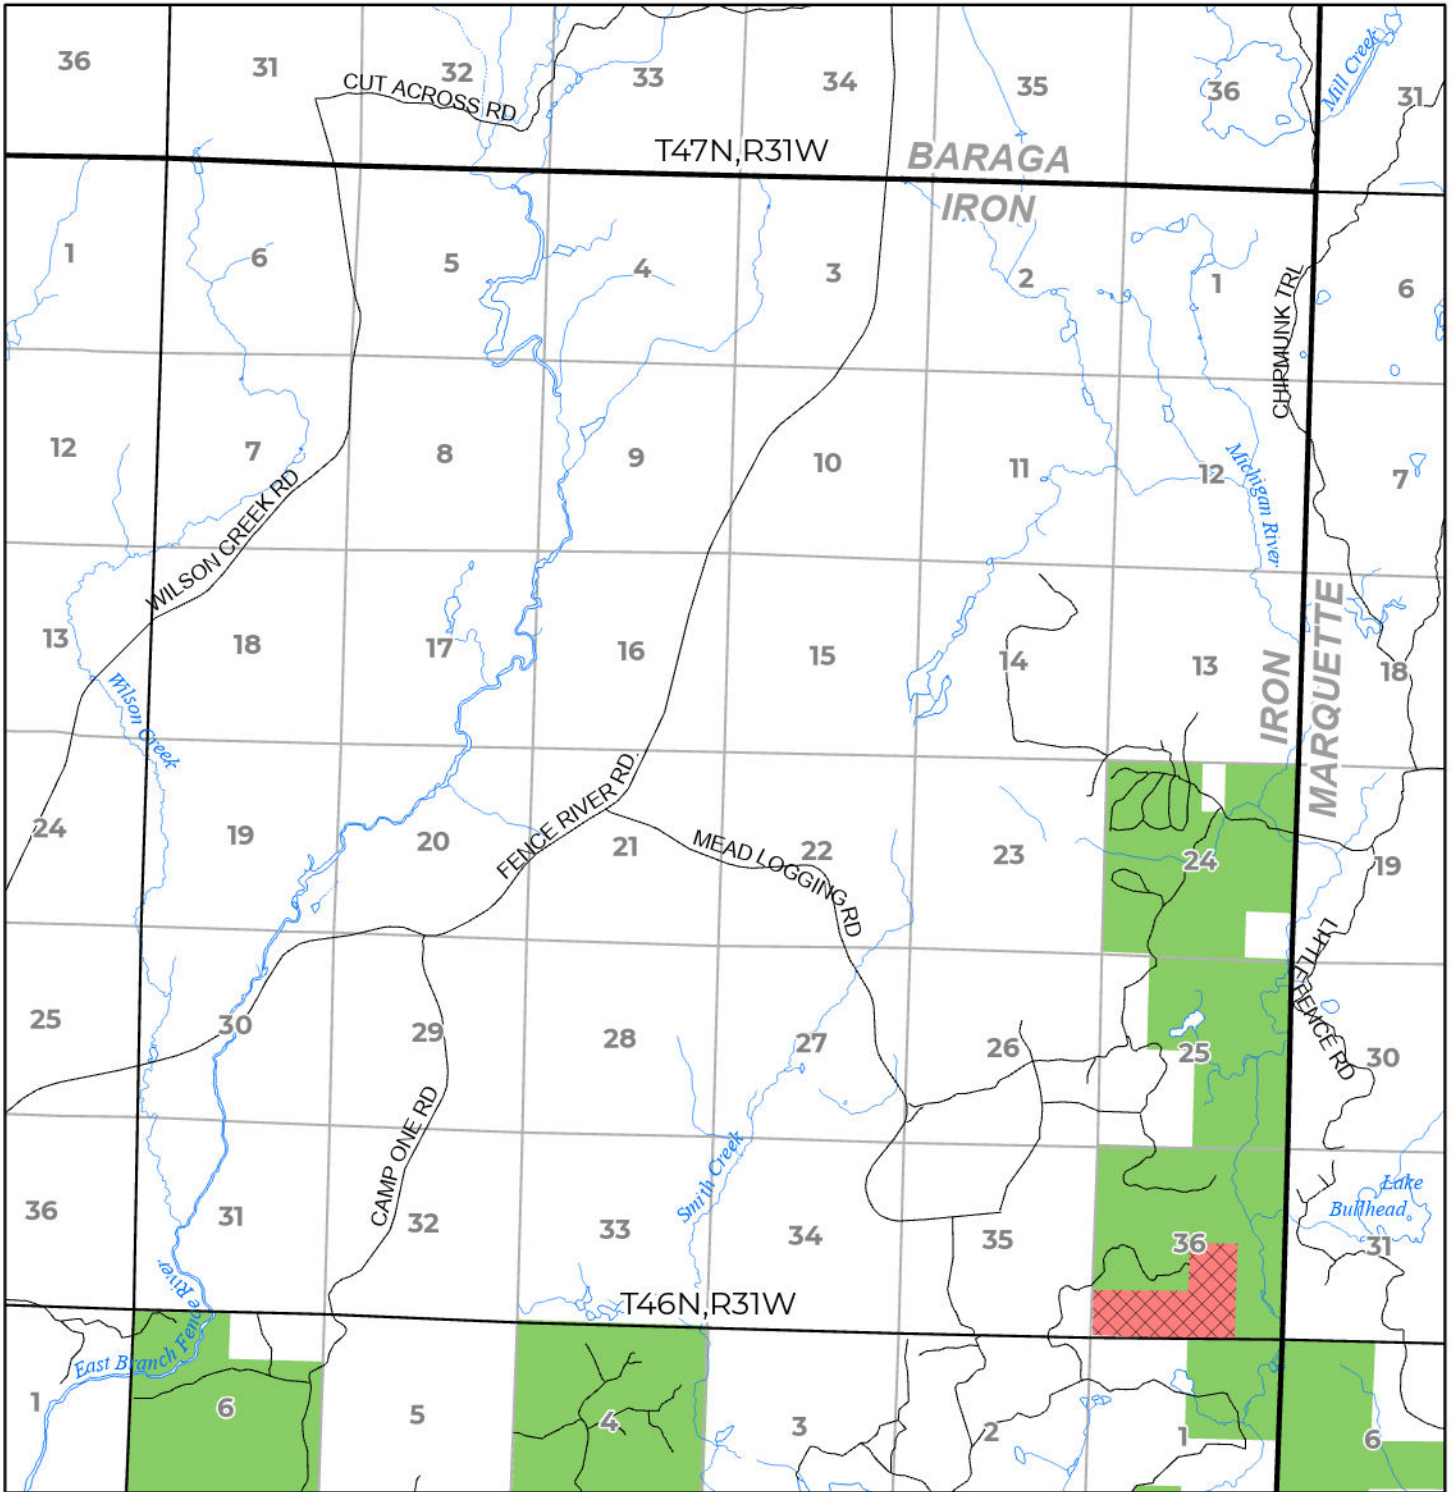

2024 FUELWOOD COLLECTION
 IRON COUNTY
T46N,R31W

- Open (Recently Closed Timber Sale)
- Open
- Open (Military Restrictions – Possible closure from May to September)
- Closed