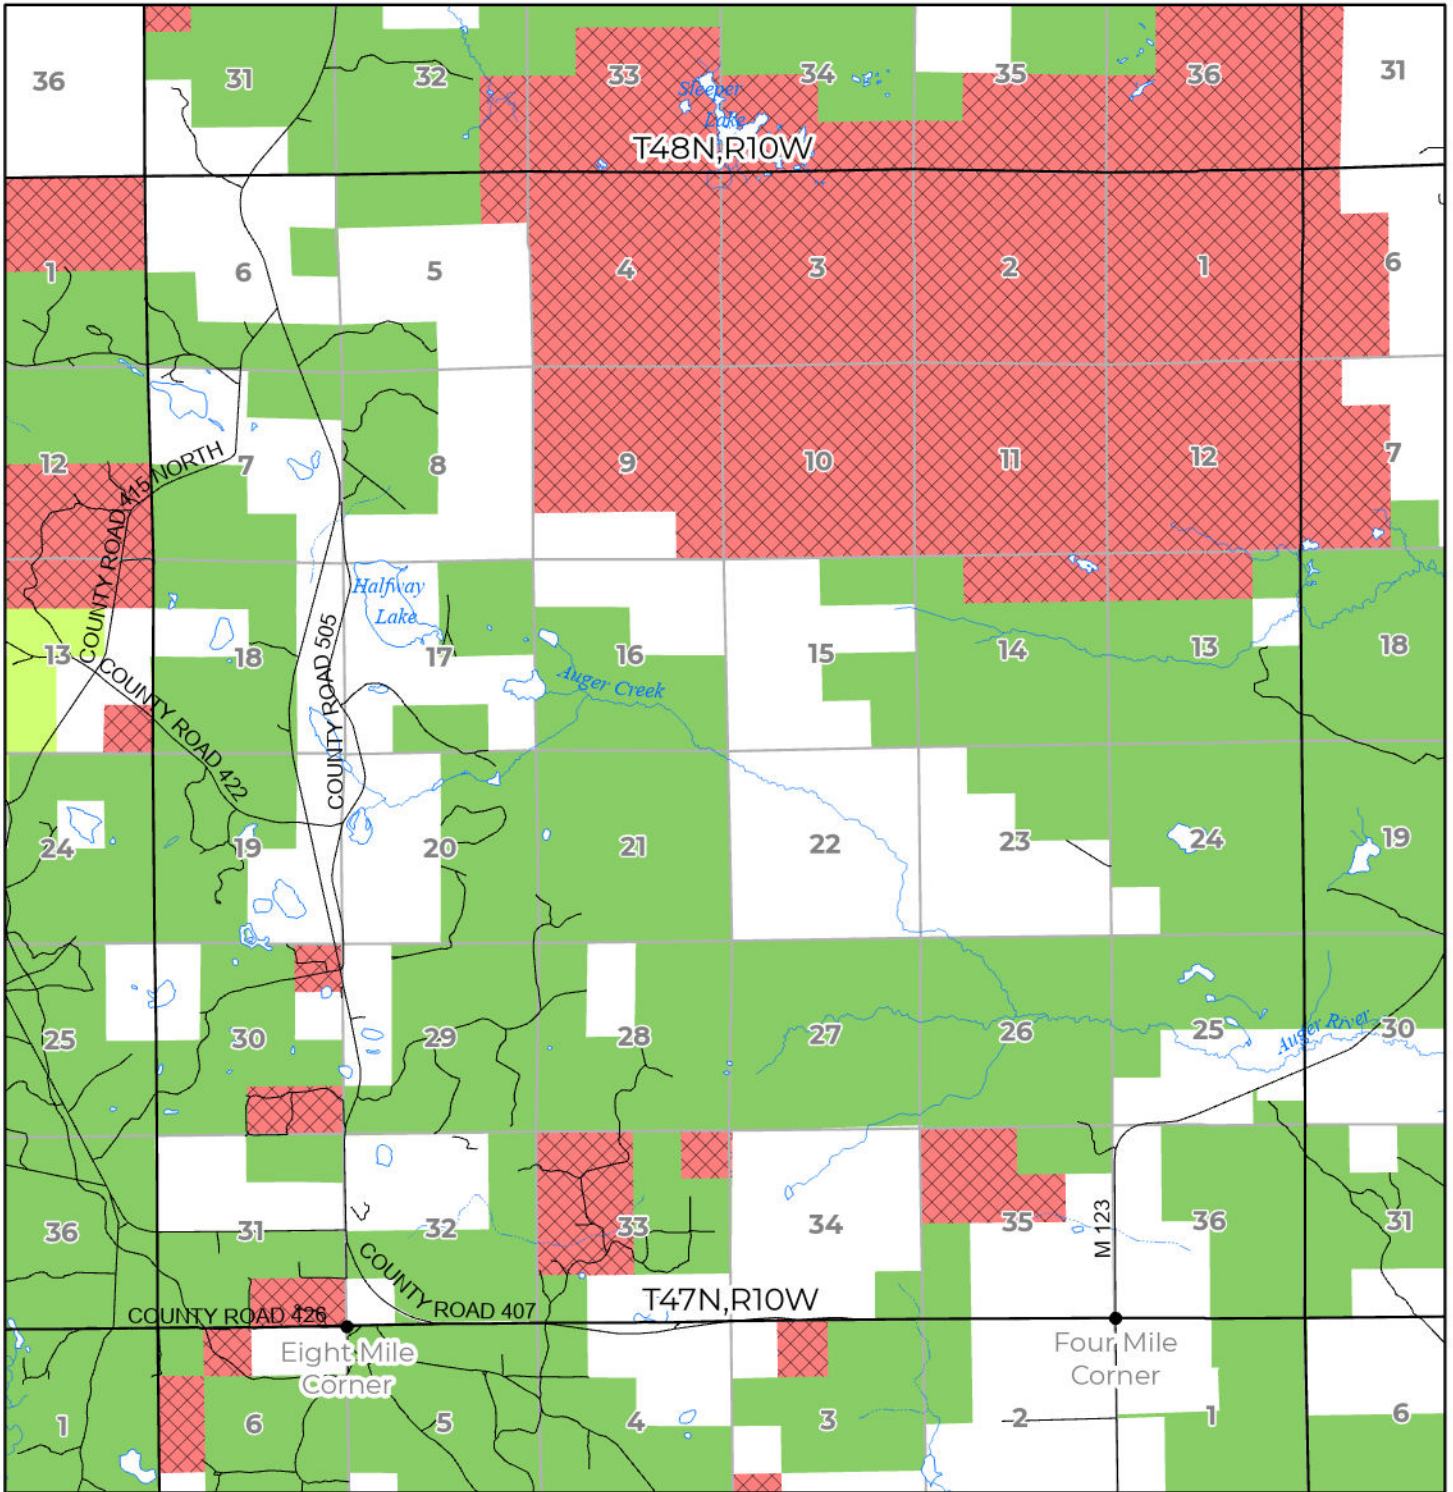

2024 FUELWOOD COLLECTION
 LUCE COUNTY
T47N,R10W

- Open (Recently Closed Timber Sale)
- Open
- Open (Military Restrictions - Possible closure from May to September)
- Closed