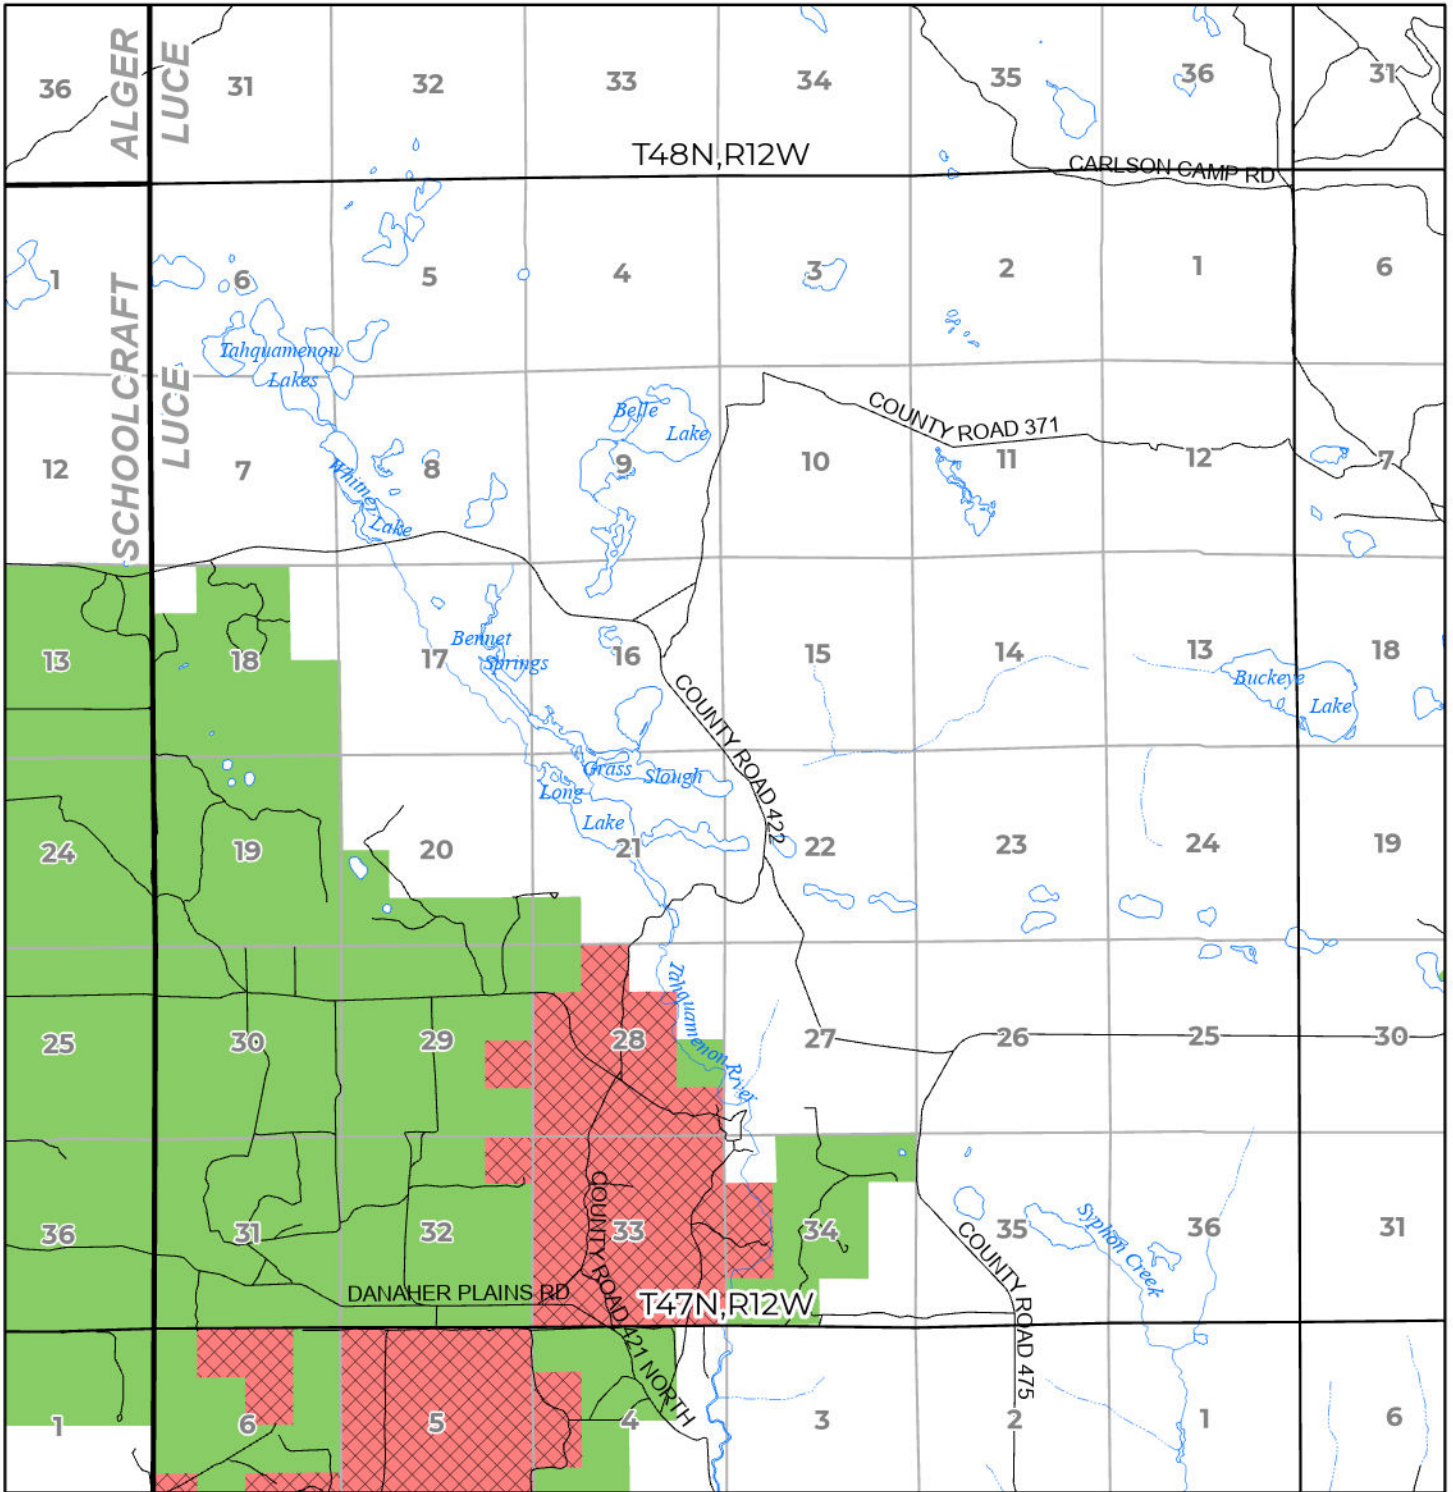

2024 FUELWOOD COLLECTION
 LUCE COUNTY
T47N,R12W

- Open (Recently Closed Timber Sale)
- Open
- Open (Military Restrictions - Possible closure from May to September)
- Closed