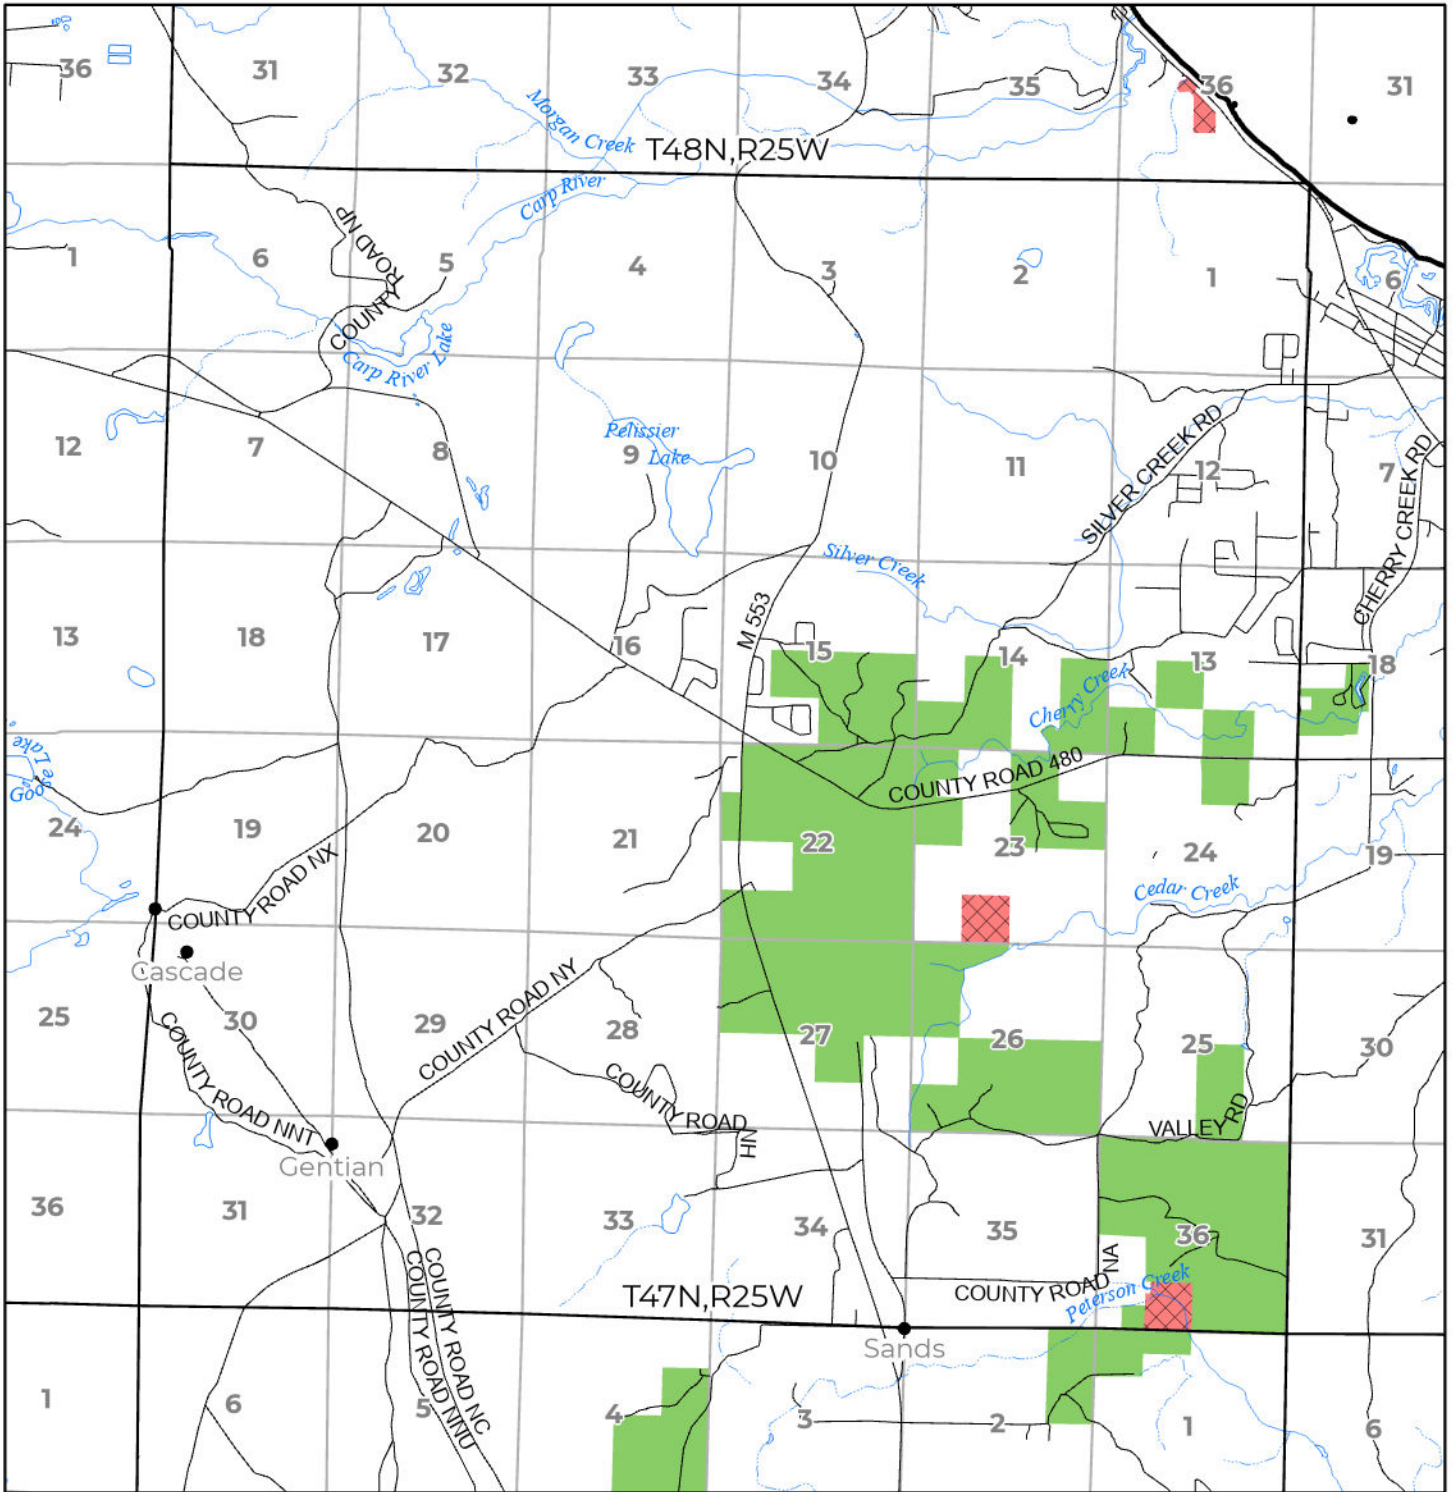

2024 FUELWOOD COLLECTION  
 MARQUETTE COUNTY  
**T47N,R25W**

- Open (Recently Closed Timber Sale)
- Open
- Open (Military Restrictions – Possible closure from May to September)
- Closed