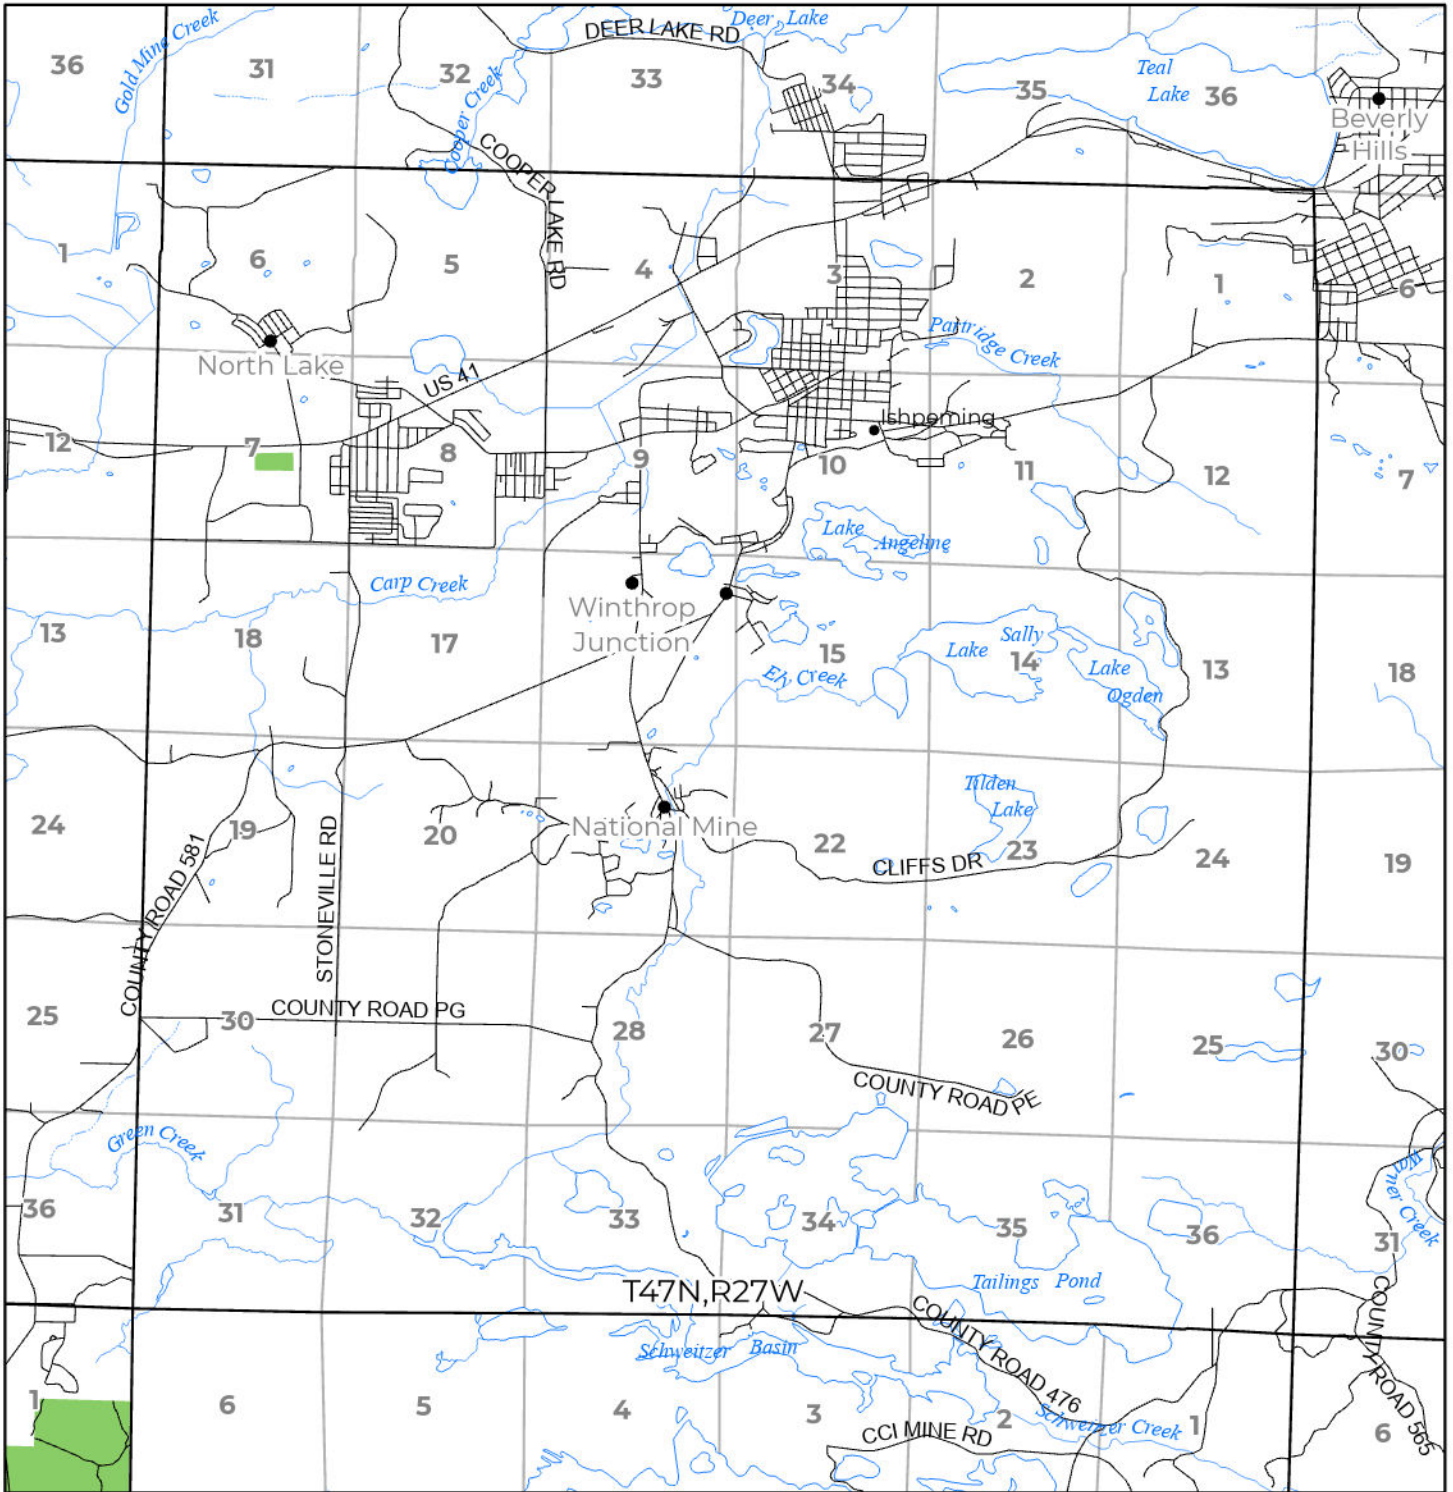

2024 FUELWOOD COLLECTION
 MARQUETTE COUNTY
T47N,R27W

- Open (Recently Closed Timber Sale)
- Open
- Open (Military Restrictions – Possible closure from May to September)
- Closed