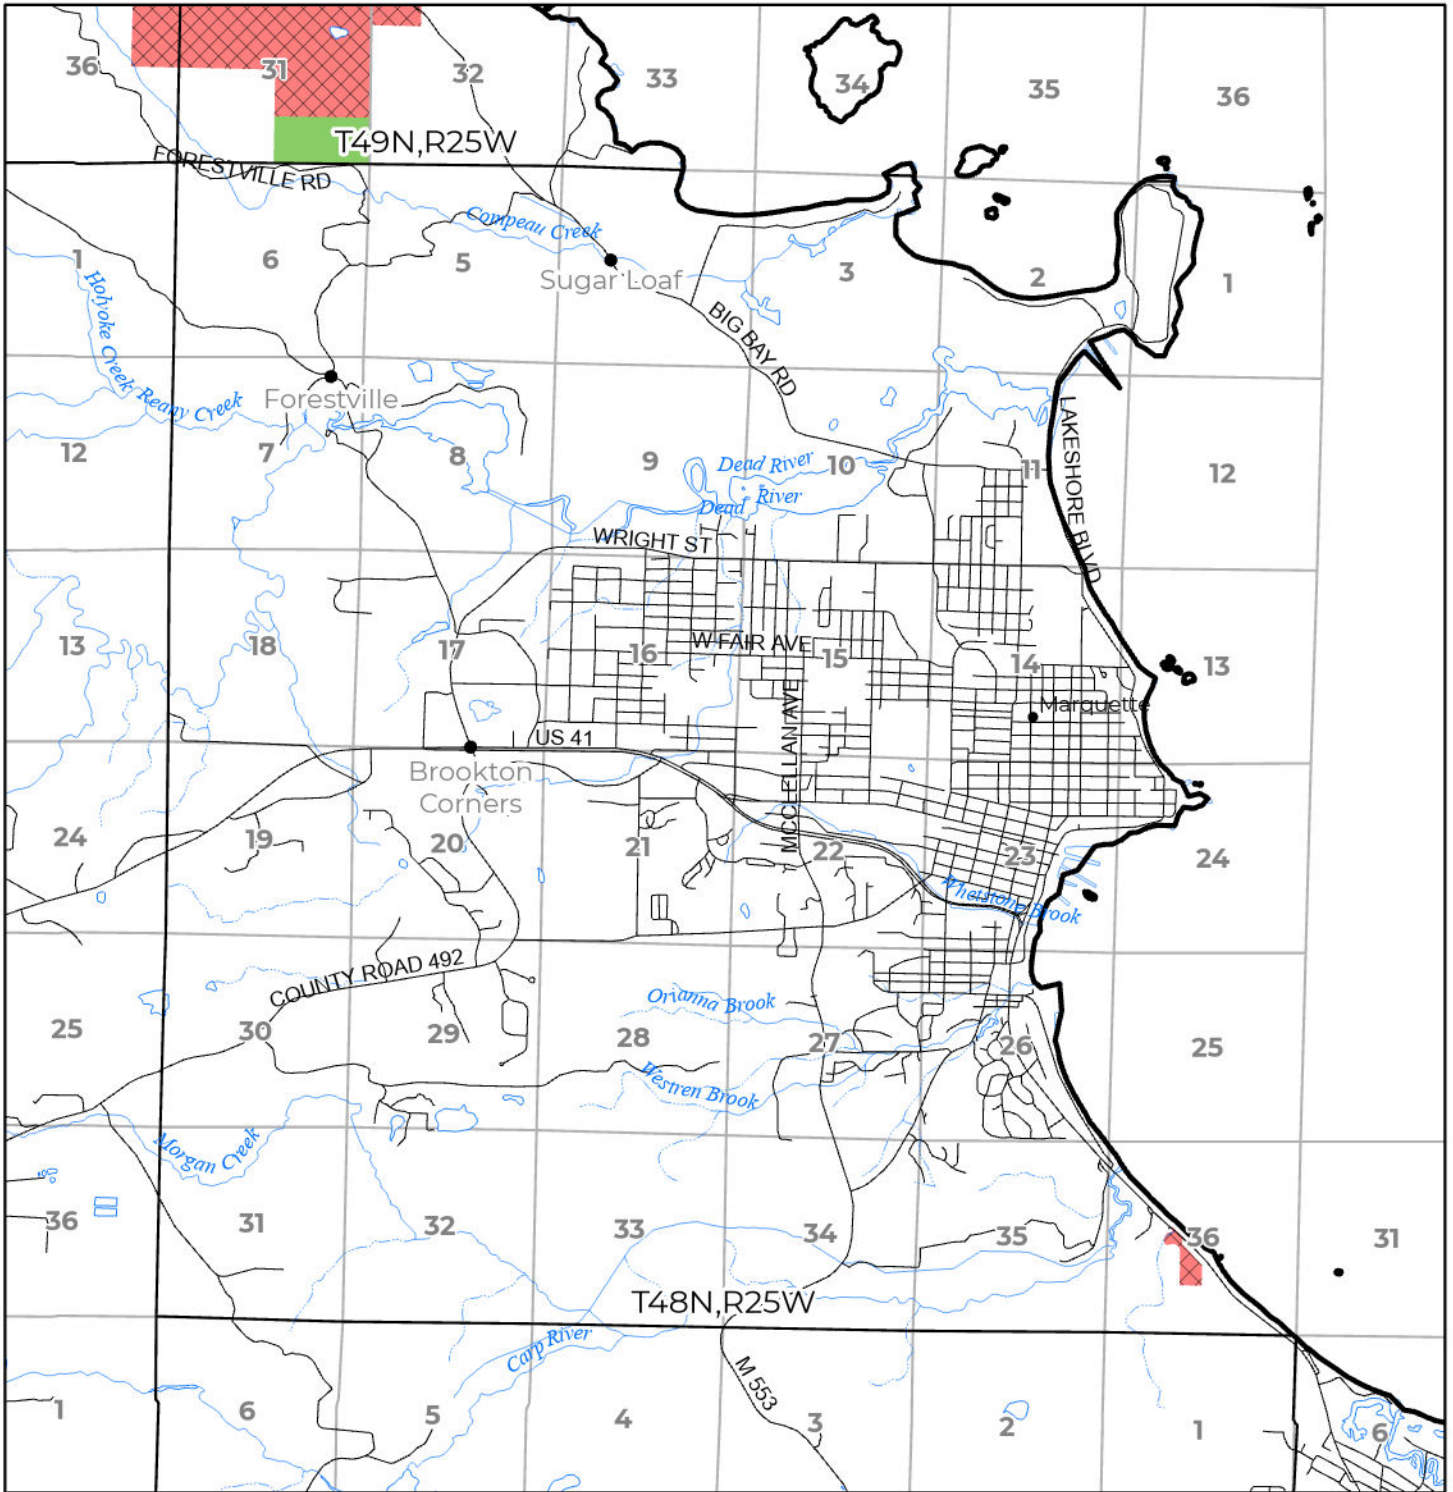

2024 FUELWOOD COLLECTION
 MARQUETTE COUNTY
T48N,R25W

- Open (Recently Closed Timber Sale)
- Open
- Open (Military Restrictions - Possible closure from May to September)
- Closed