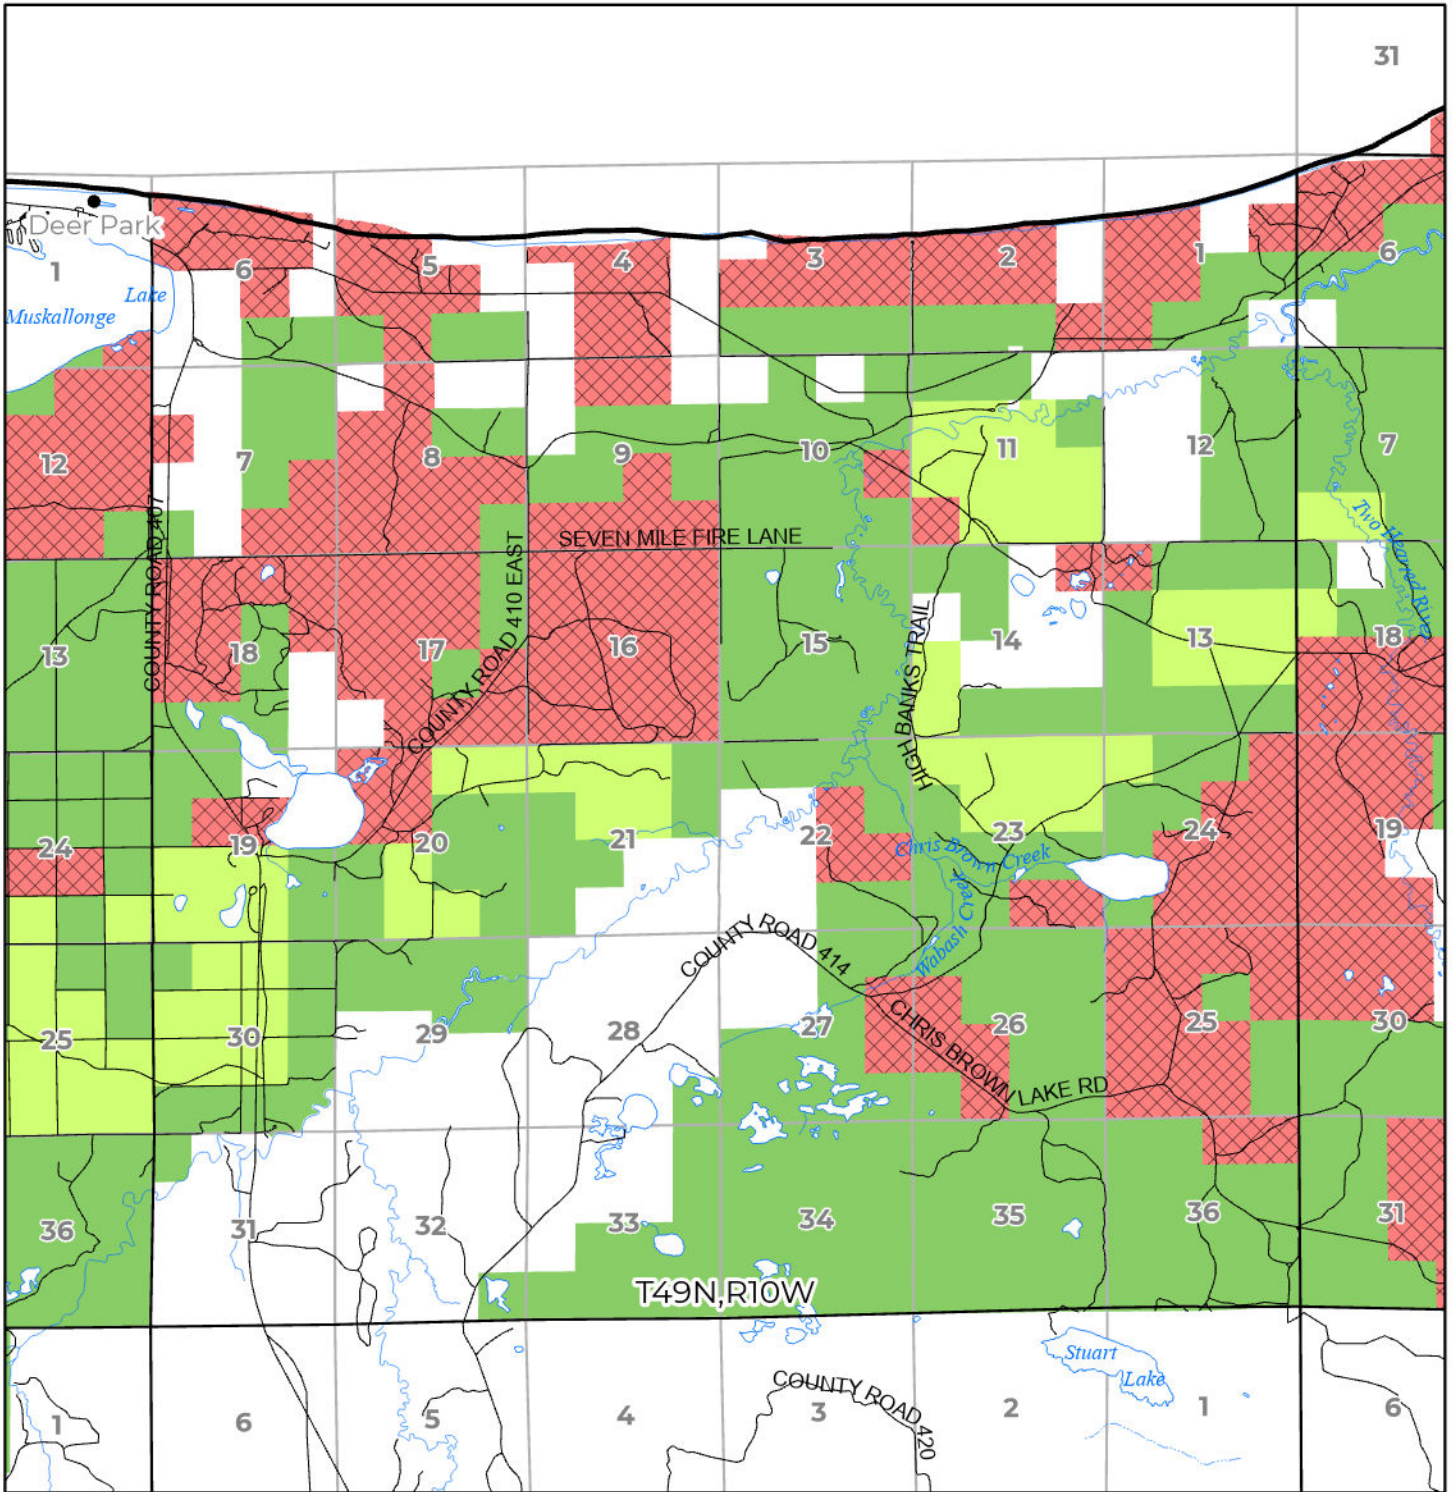

2024 FUELWOOD COLLECTION
 LUCE COUNTY
 T49N,R10W

- Open (Recently Closed Timber Sale)
- Open
- Open (Military Restrictions - Possible closure from May to September)
- Closed