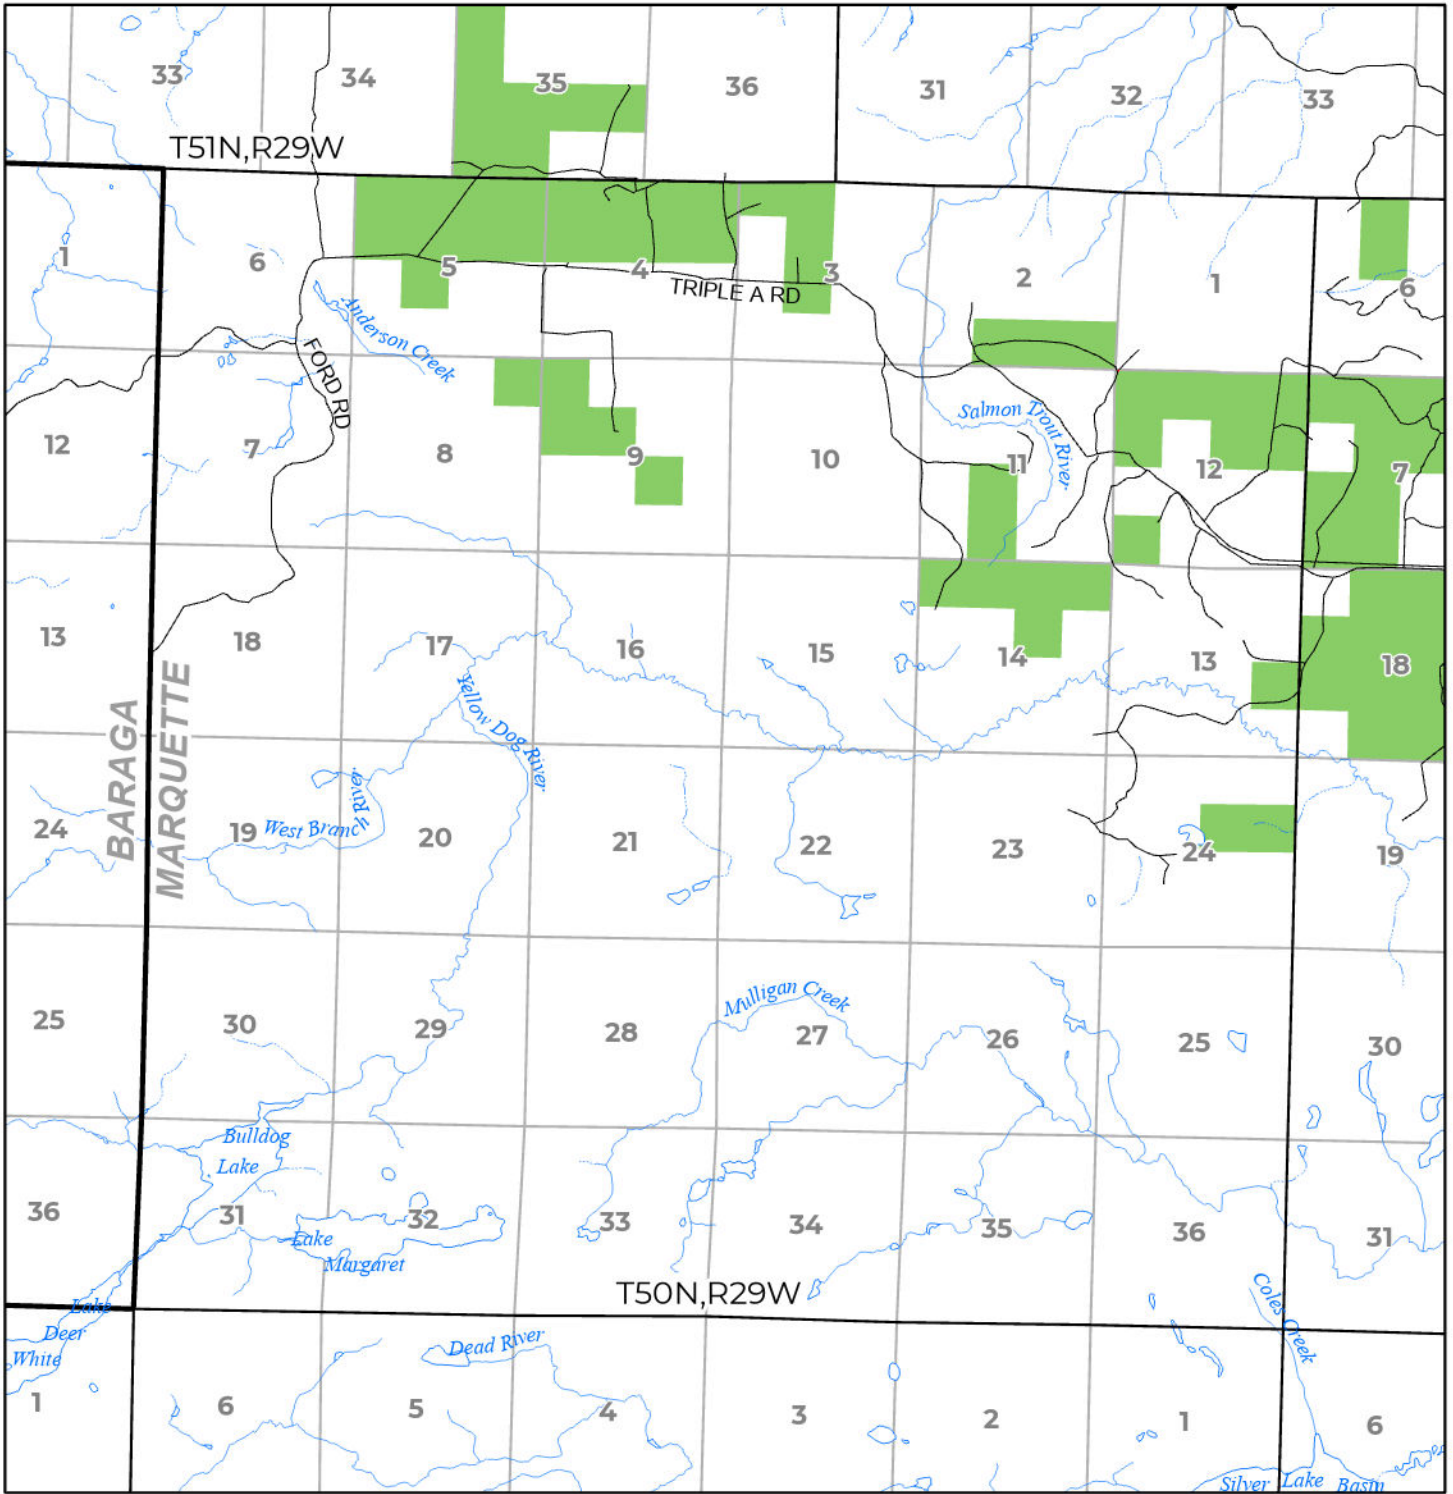

2024 FUELWOOD COLLECTION
 MARQUETTE COUNTY
T50N,R29W

-  Open (Recently Closed Timber Sale)
-  Open
-  Open (Military Restrictions - Possible closure from May to September)
-  Closed