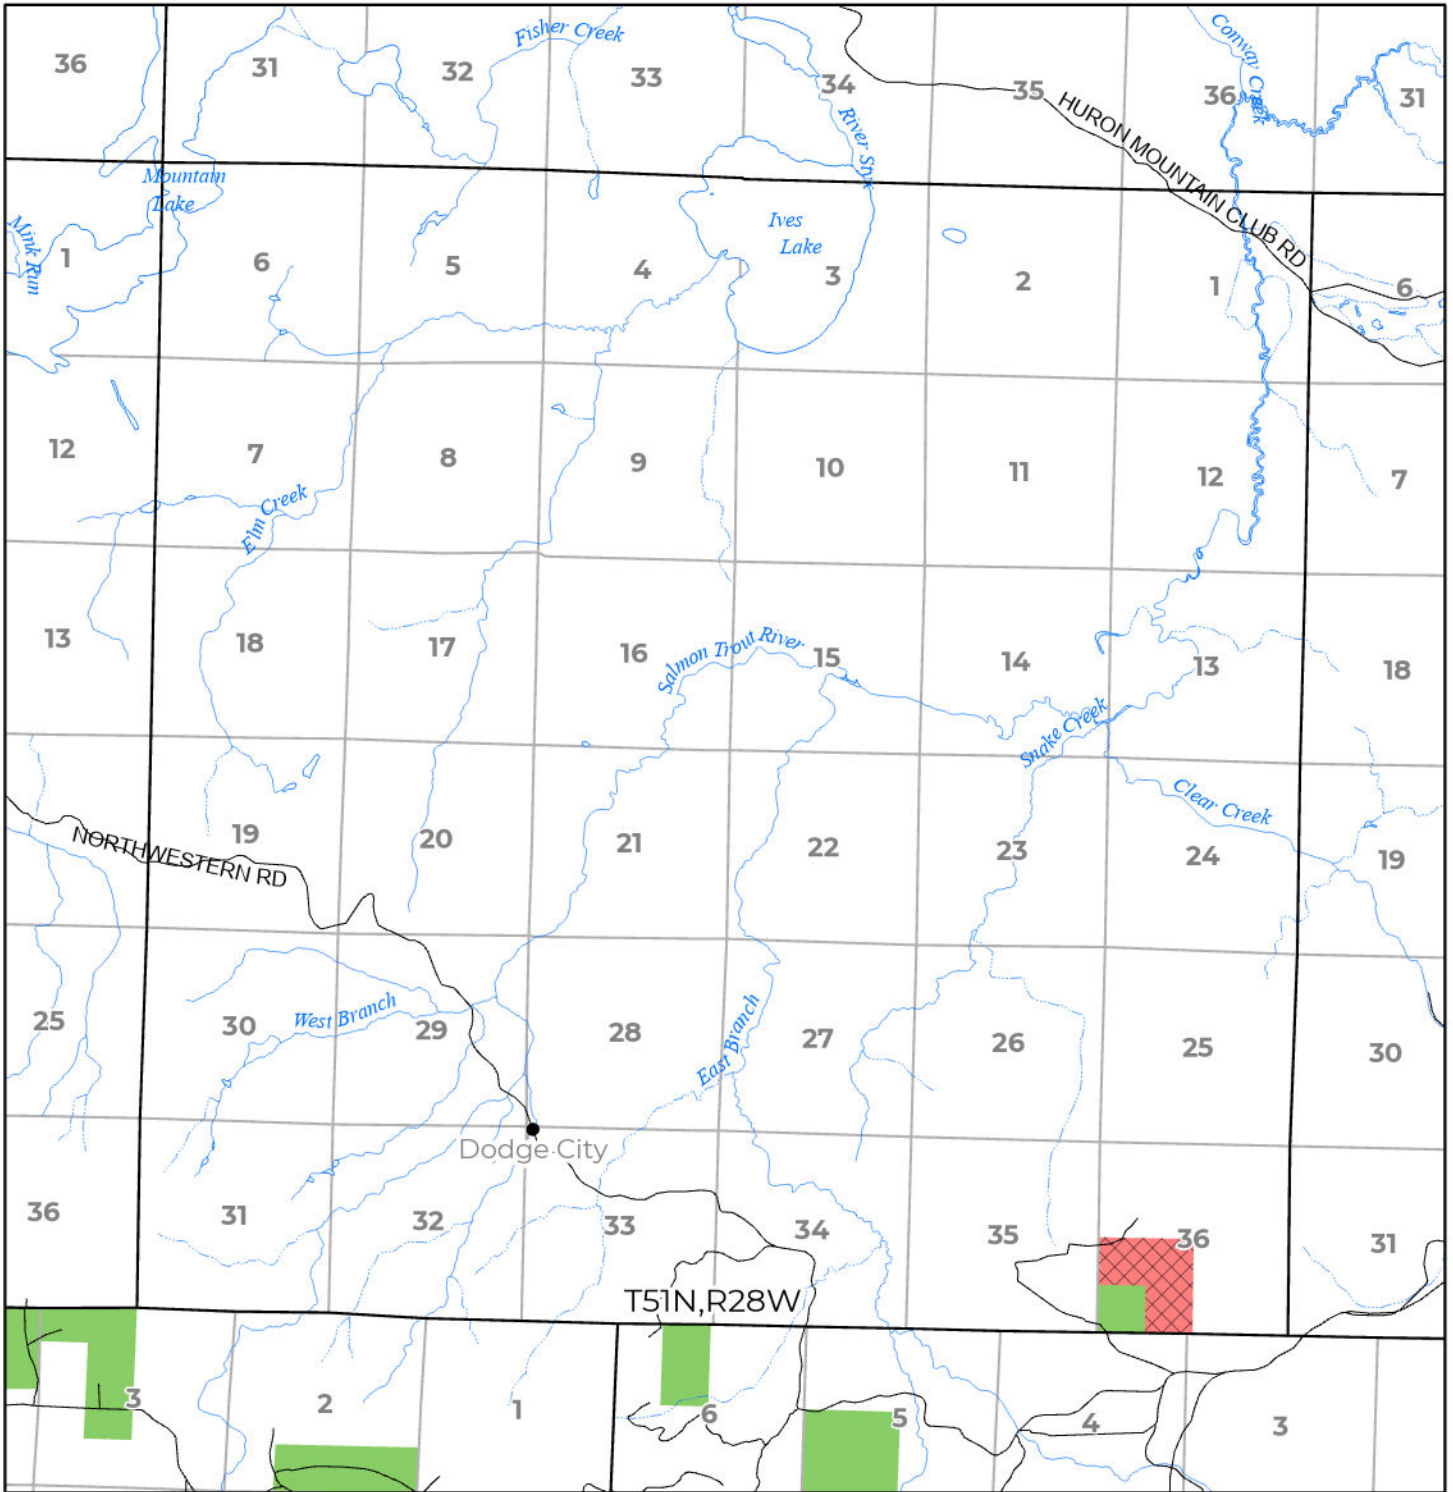

2024 FUELWOOD COLLECTION
 MARQUETTE COUNTY
T51N,R28W

-  Open (Recently Closed Timber Sale)
-  Open
-  Open (Military Restrictions - Possible closure from May to September)
-  Closed