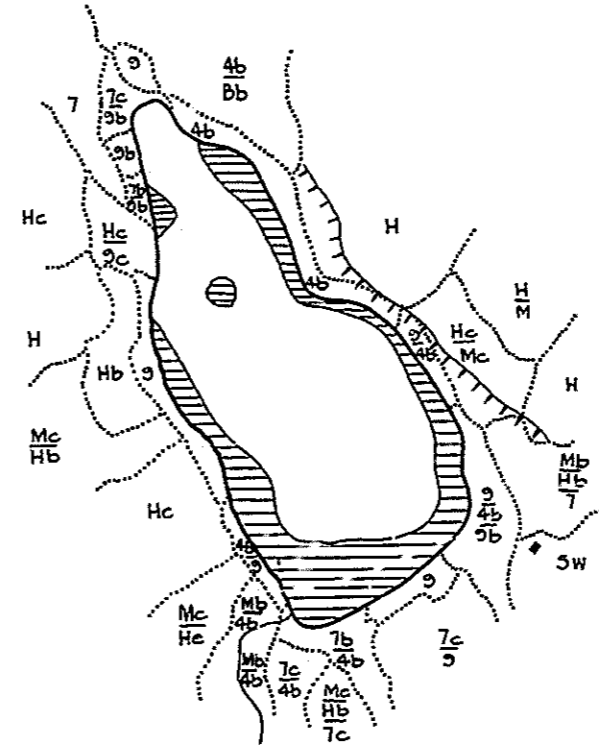

SI-9-P

R-9
U.S. Department of Agriculture
Forest Service
LAKE AND STREAM SURVEY
SLOWFOOT LAKE
Hiawatha National Forest
Michigan

Location Sec. 29 T. 44 N. R. 19 W.
Scale 8"=1 Mile

Area 55 Acres
Length of Shore Line 1.5 Miles

Contour Map
Contour Interval=5'

Cover Type Map
Lake Bottom Soil Type Map

Aquatic Vegetation Map

J-6-15