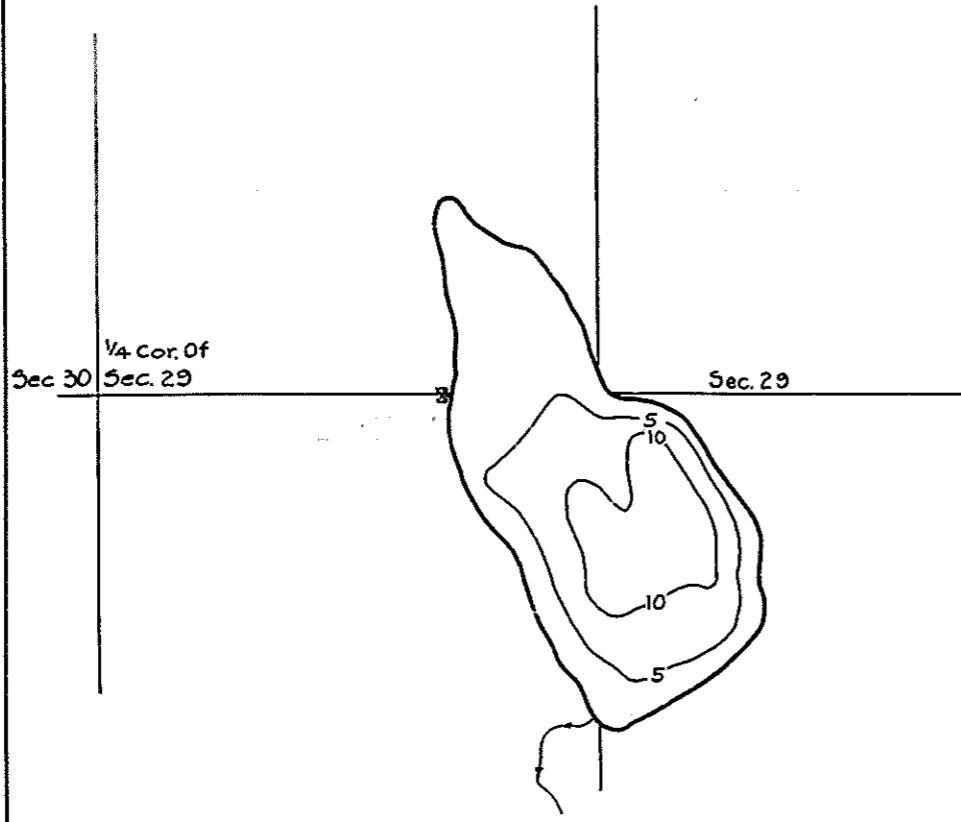

SI-9-P

R-9
U.S. Department of Agriculture
Forest Service
LAKE AND STREAM SURVEY
SLOWFOOT LAKE
Hiawatha National Forest
Michigan

Location Sec. 29 T. 44 N. R. 19 W.
Scale 8"=1 Mile

Area 55 Acres
Length of Shore Line 1.5 Miles

Contour Map
Contour Interval=5'

Cover Type Map
Lake Bottom Soil Type Map

Aquatic Vegetation Map

J-6-15