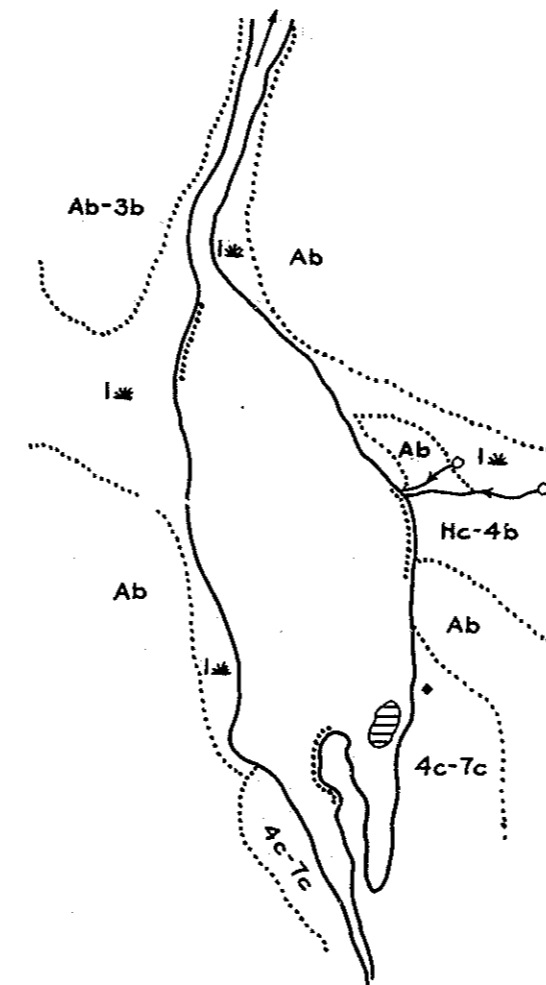

R-9
 U. S. Department of Agriculture
 Forest Service
 LAKE AND STREAM SURVEY
 NAOMIKONG LAKE
 Marquette National Forest
 Michigan

Location: Sec. 24, T. 47 N.R. 6 W.
 Scale: 16 inches = 1 mile

Area: 13.9 Acres
 Length of Shoreline: 0.875 Miles

Contour Map
 Contour Interval-5'

Cover Type and Lake
 Bottom Soil Type Map

Aquatic Vegetation Map