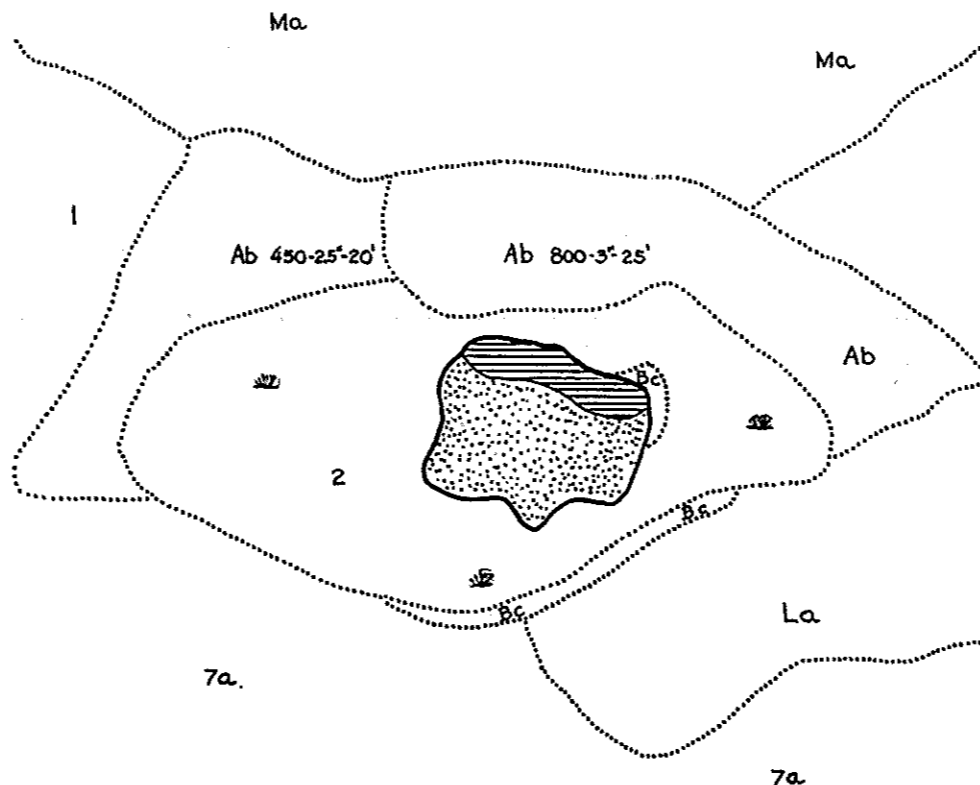

R-9
U.S. Department of Agriculture
Forest Service
LAKE AND STREAM SURVEY
WILLIAMS LAKE SALT LAKE LITTLE NORTH
Marquette National Forest
Michigan

Williams Lake Area 18.25 Acres
Length of Shore Line 0.75 Miles
Salt Lake - Little North Area 5.0 Acres
Length of Shore Line 0.33 Miles

Williams Lake
Loc. Sec. 10 T.45 N. R. 6 W.
Scale 16" = 1 Mile

Sec. 10 1/4 Cor.
Sec. 15

Salt Lake - Little North
Loc. Sec. 1 T.45 N. R. 6 W.
Sec. 36 T.46 N. R. 6 W.
Scale 16" = 1 Mile

T.46 N. Sec. 36 1/4 Cor.
T.45 N. Sec. 1 F&G No. 8

T.T.E. * 203

Contour Map
Contour Interval - 5'

Cover Type And
Lake Bottom Soil Type Map

Aquatic Vegetation Map