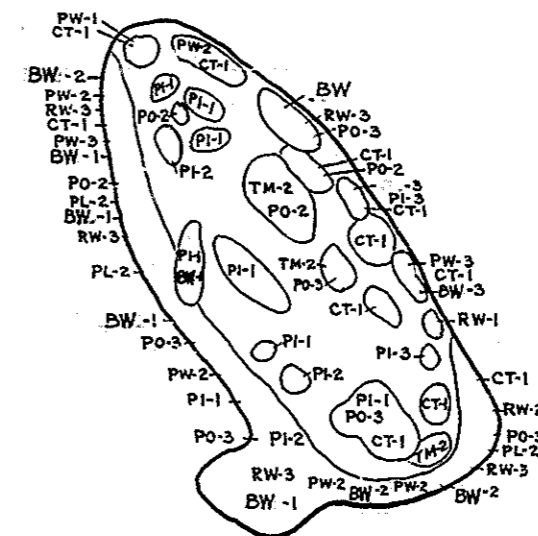

R-9
U.S. Department of Agriculture
Forest Service
LAKE AND STREAM SURVEY
WILLIAMS LAKE SALT LAKE LITTLE NORTH
Marquette National Forest
Michigan

Williams Lake Area 18.25 Acres
Length of Shore Line 0.75 Miles
Salt Lake - Little North Area 5.0 Acres
Length of Shore Line 0.33 Miles

Williams Lake
Loc. Sec. 10 T.45 N. R. 6 W.
Scale 16" = 1 Mile

Sec. 10 1/4 Cor.
Sec. 15

Salt Lake - Little North
Loc. Sec. 1 T.45 N. R. 6 W.
Sec. 36 T.46 N. R. 6 W.
Scale 16" = 1 Mile

T.46 N. Sec. 36 1/4 Cor.
T.45 N. Sec. 1 F&G No. 8

T.T.E. * 203

Contour Map
Contour Interval - 5'

Cover Type And
Lake Bottom Soil Type Map

Aquatic Vegetation Map