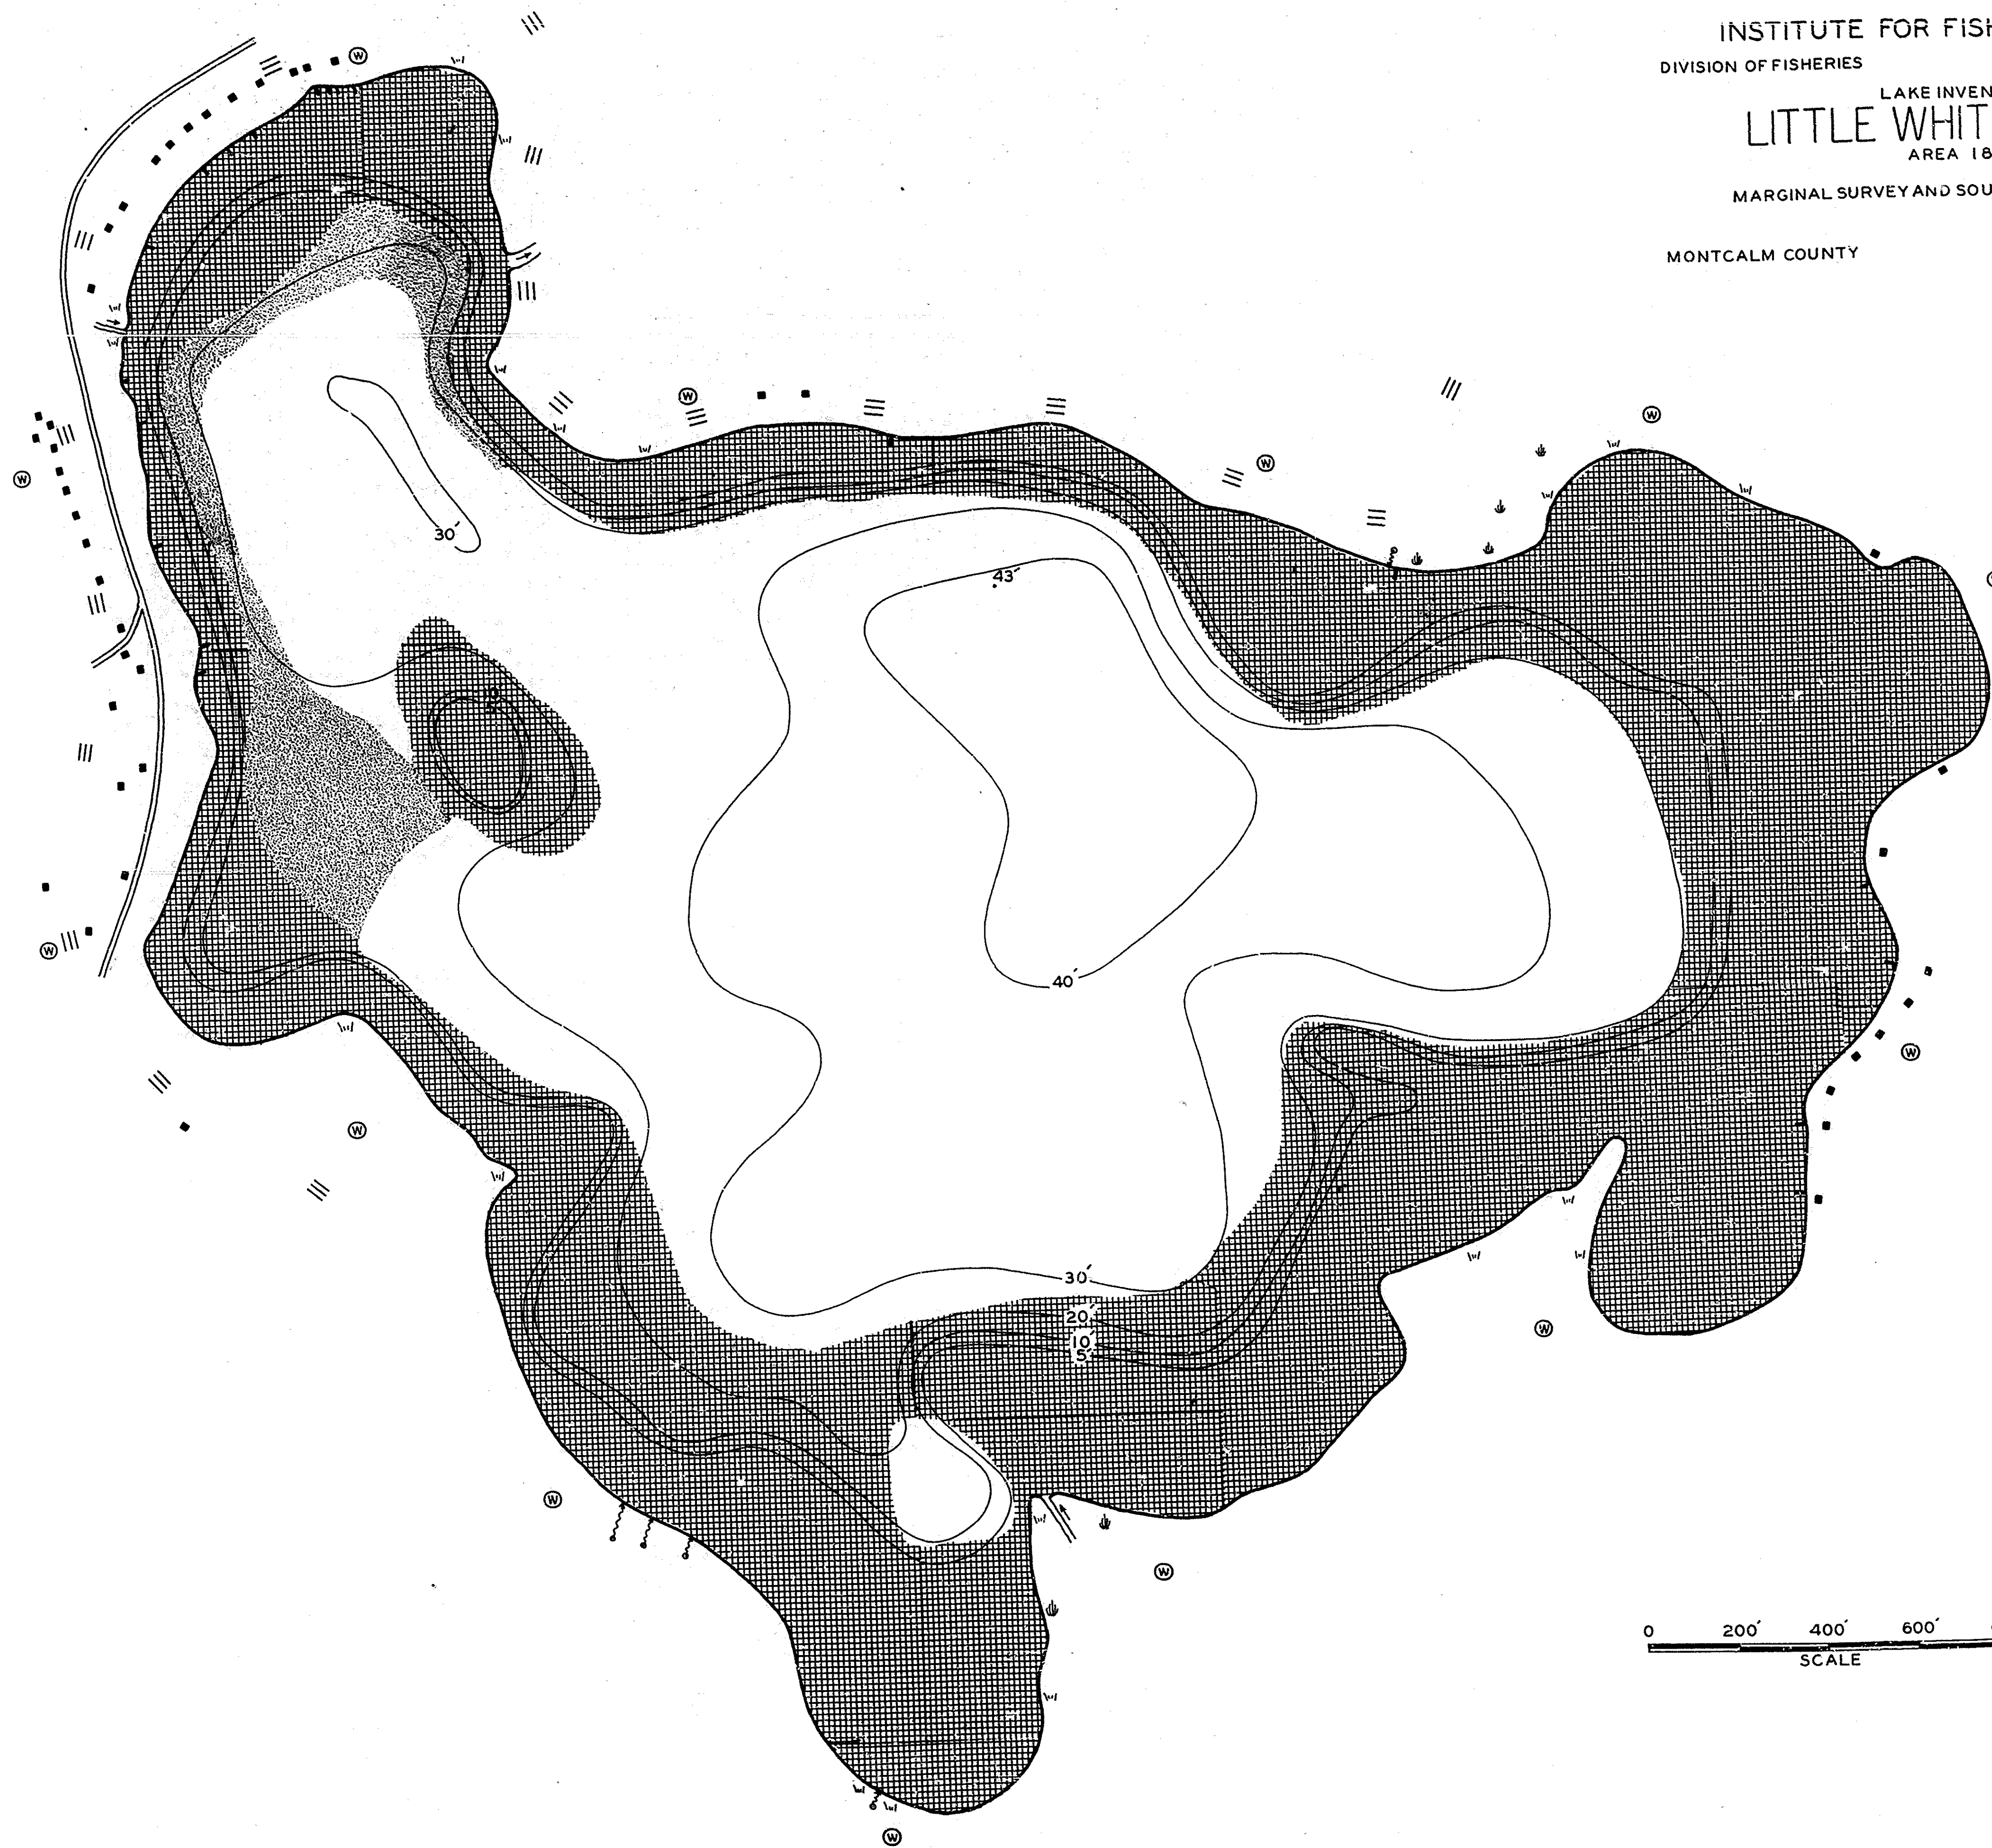

INSTITUTE FOR FISHERIES RESEARCH
DIVISION OF FISHERIES MICHIGAN CONSERVATION DEPT.

LAKE INVENTORY MAP
LITTLE WHITEFISH LAKE
AREA 181 ACRES

MARGINAL SURVEY AND SOUNDINGS 3/11-12/40

MONTCALM COUNTY

T. 11 N., R. 10 W., SEC. 8

- LEGEND**
- BOTTOM**
- Marl
 - ▨ Marl and Pulpy peat
 - Pulpy peat
- OUTLINE & CONTOURS**
- Shoreline
 - s- Contours
- SHORE FEATURES**
- Cottage
 - Dock
 - == Road
 - ||| Slope
 - o Spring
 - w Marsh
 - ⊕ Brush
 - ⊙ Wooded
 - ≡ Inlet
 - ≡ Outlet

0 200' 400' 600' 800'
SCALE