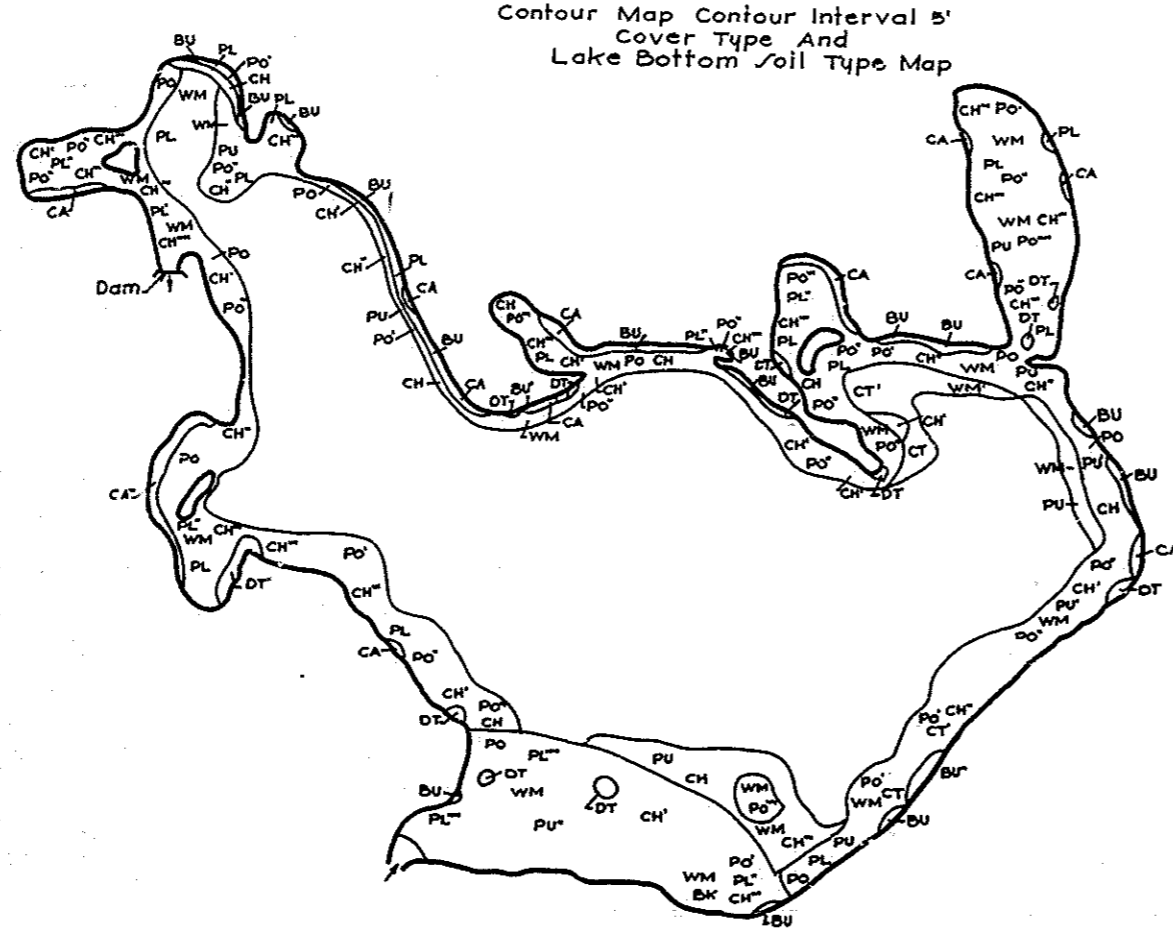

R-9
U. S. Department of Agriculture
Forest Service
LAKE AND STREAM SURVEY
BROOKS LAKE - LODA LAKE
Manistee National Forest
Michigan

BROOKS LAKE
Area: 293.1 Acre
Length of Shoreline: 5.4 Miles
Location: Sec. 27-28-33-34-T.12N.R.12W.
Scale: 8" = 1-Mile

LODA LAKE
Area: 16.6 Acres
Length of Shoreline: .68 Mile
Location: Sec. 2-T.14 N. & Sec. 35-T.15N.R.13W.
Scale: 16" = 1-Mile

Contour Map Contour Interval 5'
Cover Type And
Lake Bottom Soil Type Map

Aquatic Vegetation Map

I - Rare
" - Common
" - Abundant

Aquatic Vegetation Map