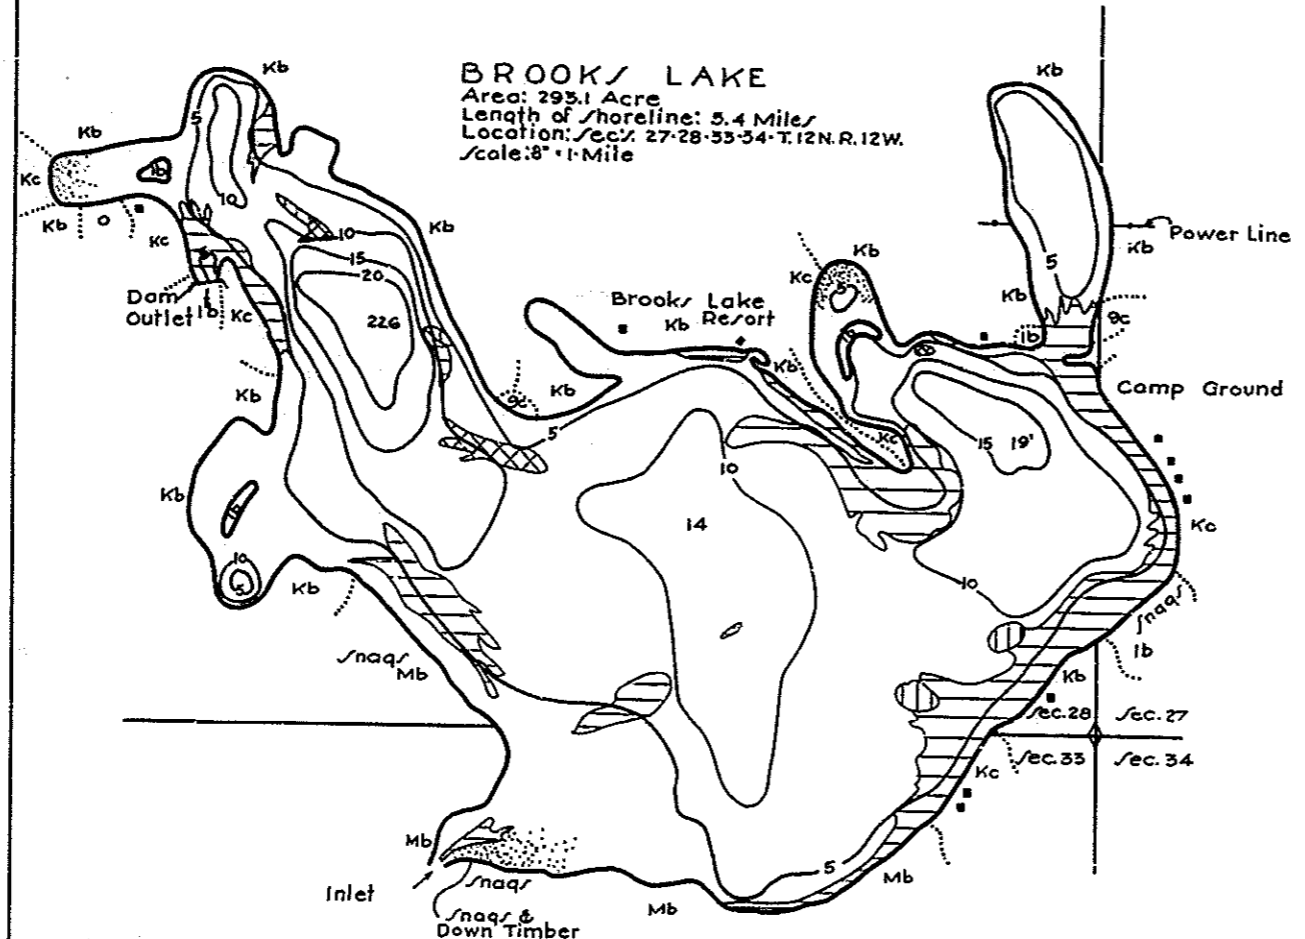

R-9
U. S. Department of Agriculture
Forest Service
LAKE AND STREAM SURVEY
BROOKS LAKE - LODA LAKE
Manistee National Forest
Michigan

BROOKS LAKE
Area: 293.1 Acre
Length of Shoreline: 5.4 Miles
Location: Sec. 27-28-33-34-T.12N.R.12W.
Scale: 8" = 1-Mile

LODA LAKE
Area: 16.6 Acres
Length of Shoreline: .68 Mile
Location: Sec. 2-T.14 N. & Sec. 35-T.15N.R.13W.
Scale: 16" = 1-Mile

Contour Map Contour Interval 5'
Cover Type And
Lake Bottom Soil Type Map

Aquatic Vegetation Map

I - Rare
" - Common
" - Abundant

Aquatic Vegetation Map