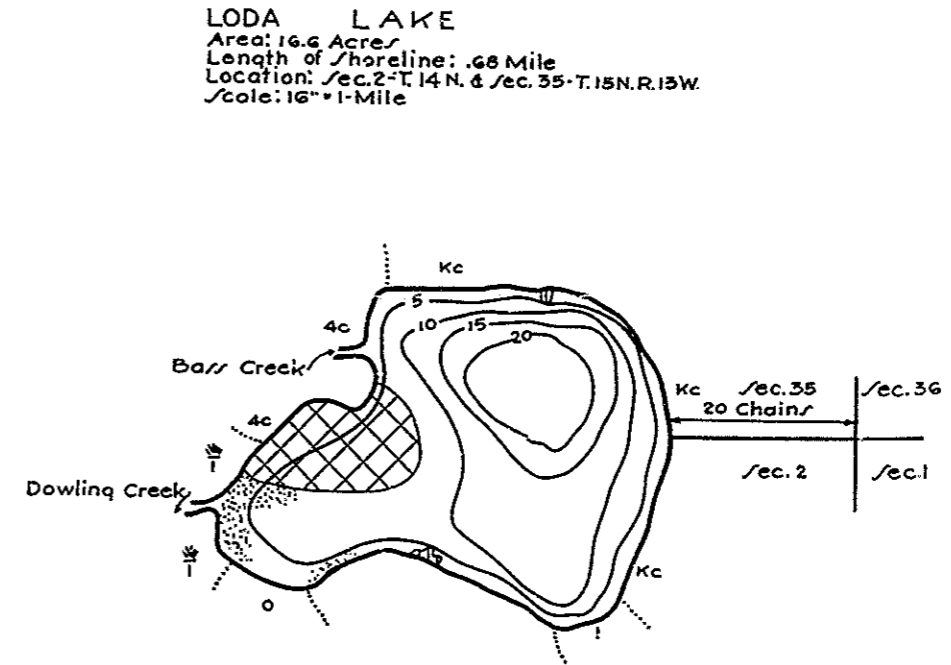

R-9
U. S. Department of Agriculture
Forest Service
LAKE AND STREAM SURVEY
BROOKS LAKE - LODA LAKE
Manistee National Forest
Michigan

BROOKS LAKE
Area: 293.1 Acre
Length of Shoreline: 5.4 Miles
Location: Sec. 27-28-33-34-T.12N.R.12W.
Scale: 8" = 1-Mile

LODA LAKE
Area: 16.6 Acres
Length of Shoreline: .68 Mile
Location: Sec. 2-T.14 N. & Sec. 35-T.15N.R.13W.
Scale: 16" = 1-Mile

Contour Map Contour Interval 5'
Cover Type And
Lake Bottom Soil Type Map

Aquatic Vegetation Map