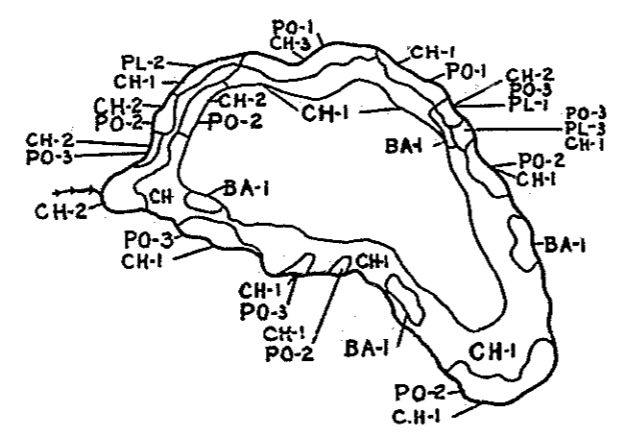

J-7-12

R-9
U.S. Department of Agriculture
Forest Service
LAKE AND STREAM SURVEY

REDHEAD LAKE

Huron National Forest
Michigan

Location Sec's 3-2 T. 24 N. R. 4 E.
Scale 16 inches = 1 Mile

Area 14.3 Acres
Length of Shore Line 0.65 Miles

Contour Map
Contour Interval = 5'

Cover Type and
Lake Bottom Soil Type Map

Aquatic Vegetation Map