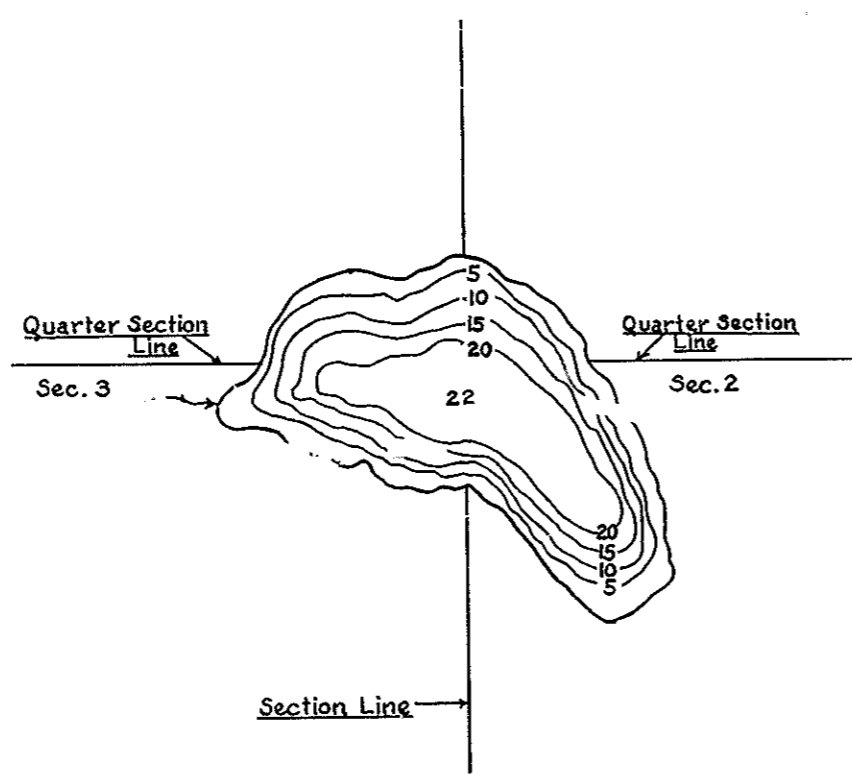

J-7-12

R-9
U.S. Department of Agriculture
Forest Service
LAKE AND STREAM SURVEY

REDHEAD LAKE

Huron National Forest
Michigan

Location Sec's 3-2 T. 24 N. R. 4 E.
Scale 16 inches = 1 Mile

Area 14.3 Acres
Length of Shore Line 0.65 Miles

Contour Map
Contour Interval = 5'

Cover Type and
Lake Bottom Soil Type Map

Aquatic Vegetation Map