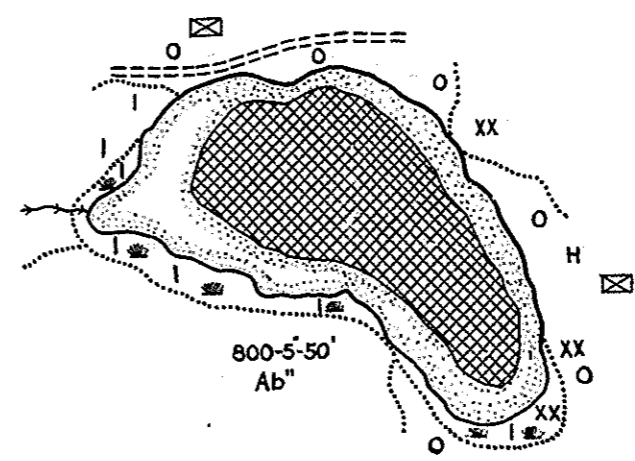

J-7-12

R-9
U.S. Department of Agriculture
Forest Service
LAKE AND STREAM SURVEY

REDHEAD LAKE

Huron National Forest
Michigan

Location Sec's 3-2 T. 24 N. R. 4 E.
Scale 16 inches = 1 Mile

Area 14.3 Acres
Length of Shore Line 0.65 Miles

Contour Map
Contour Interval = 5'

Cover Type and
Lake Bottom Soil Type Map

Aquatic Vegetation Map