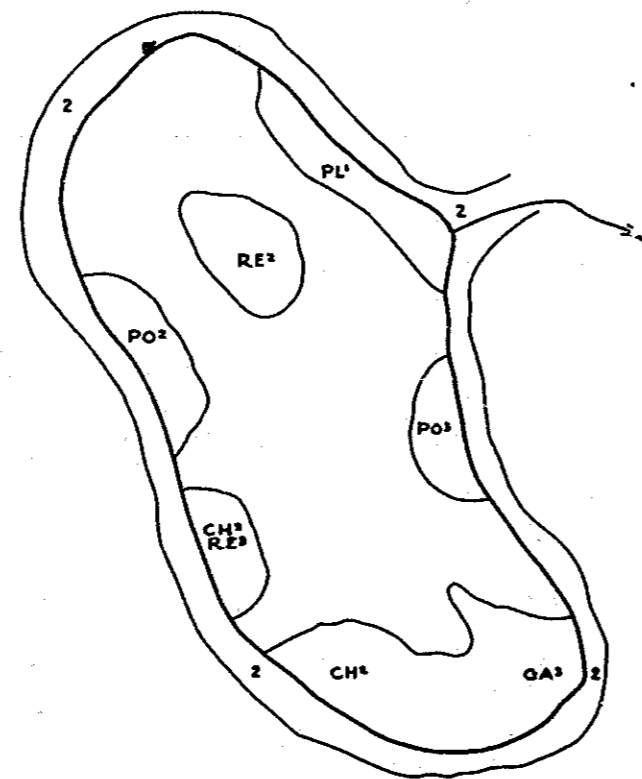

R-9
U.S. Department of Agriculture
Forest Service
LAKE AND STREAM SURVEY
CENTER LAKE
Hiawatha National Forest
Michigan

Location: Sec. 11-T.44N.R.18W.
Scale: 32"=1 Mile

Area: 8.5 Acres
Length of Shoreline: 1 Mile

Contour Map
Contour Interval-5'

Cover Type And
Lake Bottom Soil Type Map

Aquatic Vegetation Map