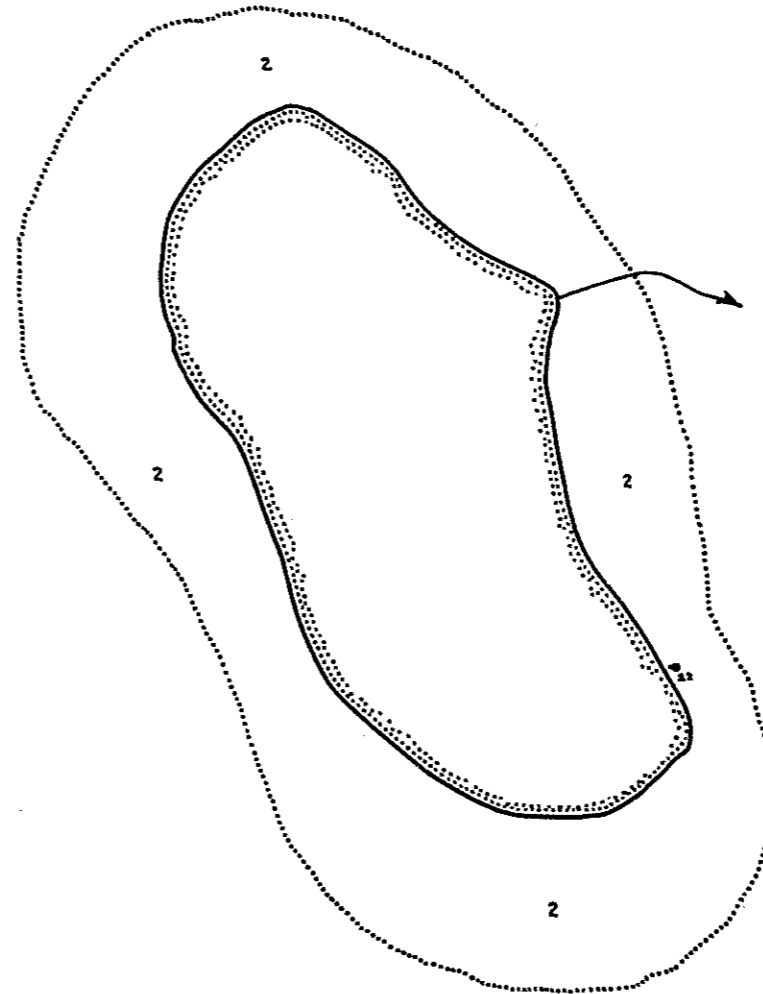

R-9
U.S. Department of Agriculture
Forest Service
LAKE AND STREAM SURVEY
CENTER LAKE
Hiawatha National Forest
Michigan

Location: Sec. 11-T.44N.R.18W.
Scale: 32"=1 Mile

Area: 8.5 Acres
Length of Shoreline: 1 Mile

Contour Map
Contour Interval-5'

Cover Type And
Lake Bottom Soil Type Map

Aquatic Vegetation Map