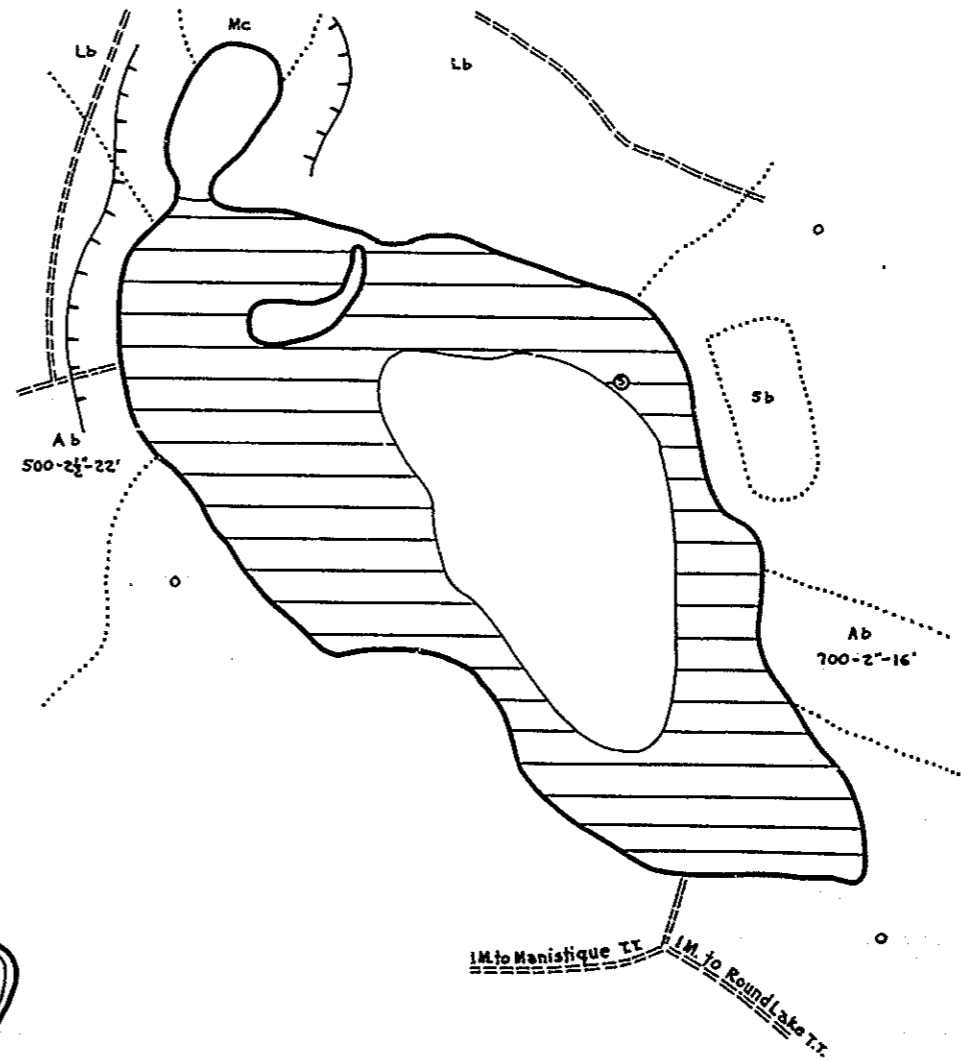

R-9
 U.S. Department of Agriculture
 Forest Service
 LAKE AND STREAM SURVEY
SWAN LAKE
 Hiawatha National Forest
 Michigan

Location: Sec. 32 & 33, T.44 N. R. 18 W.
 Scale: 16 Inches = 1 Mile

Area 46 Acres
 Length of Shoreline 1.58 Miles

Contour Map
 Contour Interval = 5'

Cover Type And
 Lake Bottom Soil Type Map

Aquatic Vegetation Map