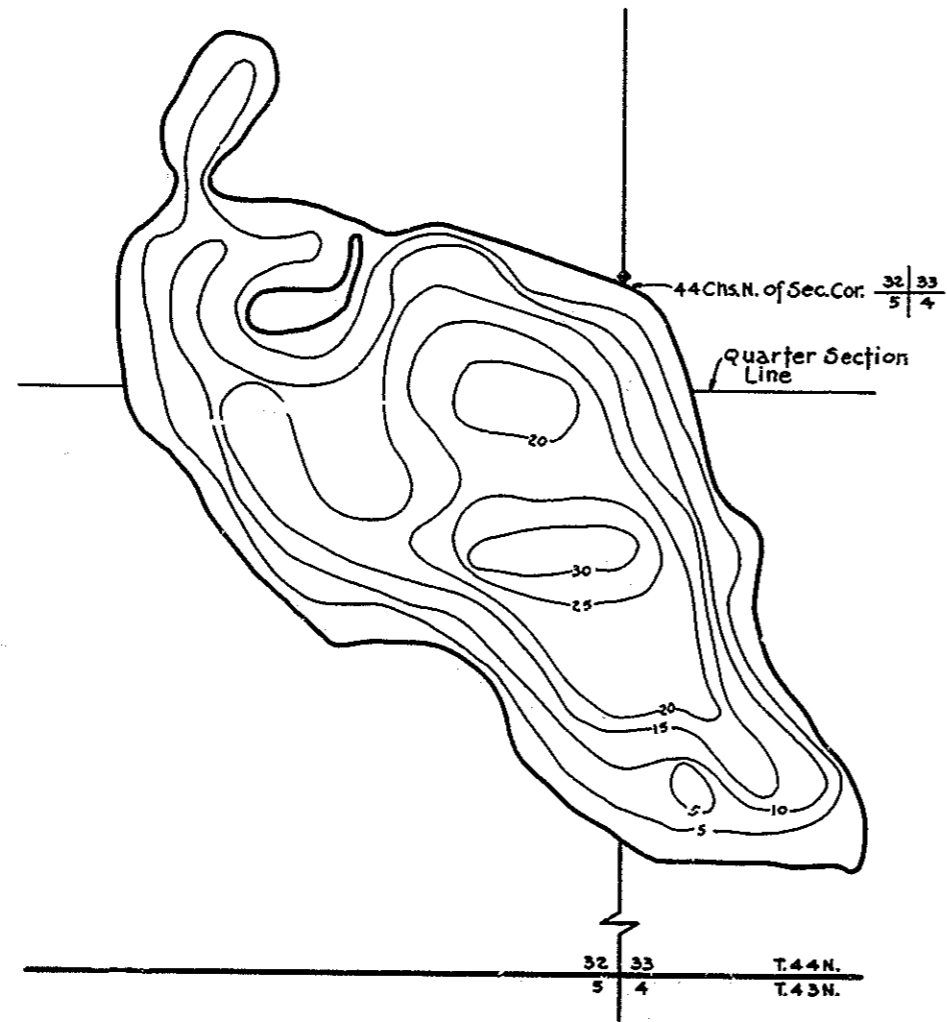

R-9
 U.S. Department of Agriculture
 Forest Service
 LAKE AND STREAM SURVEY
SWAN LAKE
 Hiawatha National Forest
 Michigan

Location: Sec. 32 & 33, T.44 N. R. 18 W.
 Scale: 16 Inches = 1 Mile

Area 46 Acres
 Length of Shoreline 1.58 Miles

Contour Map
 Contour Interval = 5'

Cover Type And
 Lake Bottom Soil Type Map

Aquatic Vegetation Map