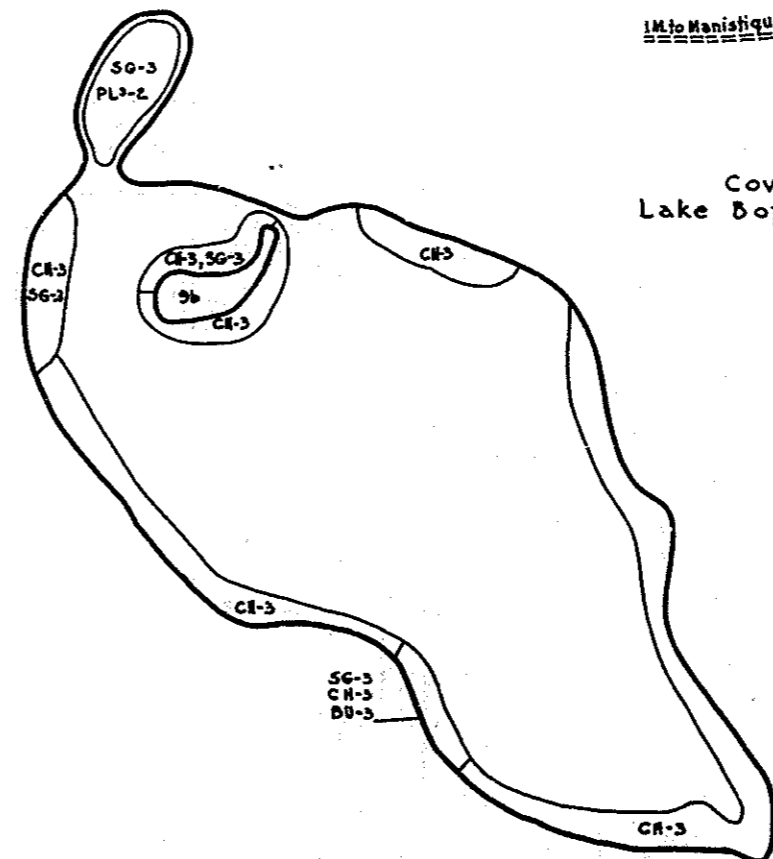

R-9
 U.S. Department of Agriculture
 Forest Service
 LAKE AND STREAM SURVEY
SWAN LAKE
 Hiawatha National Forest
 Michigan

Location: Sec. 32 & 33, T.44 N. R. 18 W.
 Scale: 16 Inches = 1 Mile

Area 46 Acres
 Length of Shoreline 1.58 Miles

Contour Map
 Contour Interval = 5'

Cover Type And
 Lake Bottom Soil Type Map

Aquatic Vegetation Map