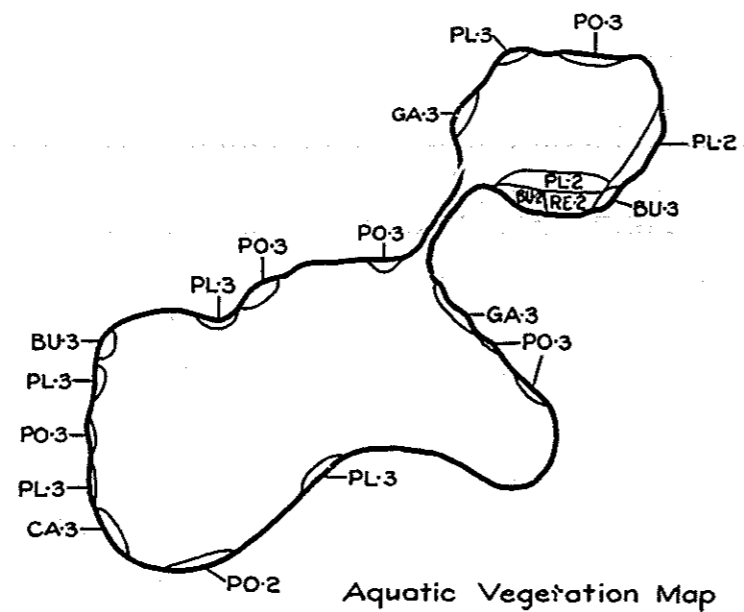

19-9-r

R-9
 U. S. Department of Agriculture
 Forest Service
 LAKE AND STREAM SURVEY
BIRCH LAKE-SISTER LAKE-PHILLIPS POND
 Hiawatha National Forest
 Michigan

Location: Sec's. 2, 3 & 11, T. 45 N. R. 19 W., M.M.
 Scale: 16" = 1 Mile.

Phillips Pond:	Area:	20 Acres.
Birch Lake:	"	43 "
Sister Lake:	"	14.5 "
Phillips Pond:	Length of Shore Line:	0.21 Mile.
Birch Lake:	"	0.30 "
Sister Lake:	"	0.66 "

J-6-61

R.L.P. 4-11-38