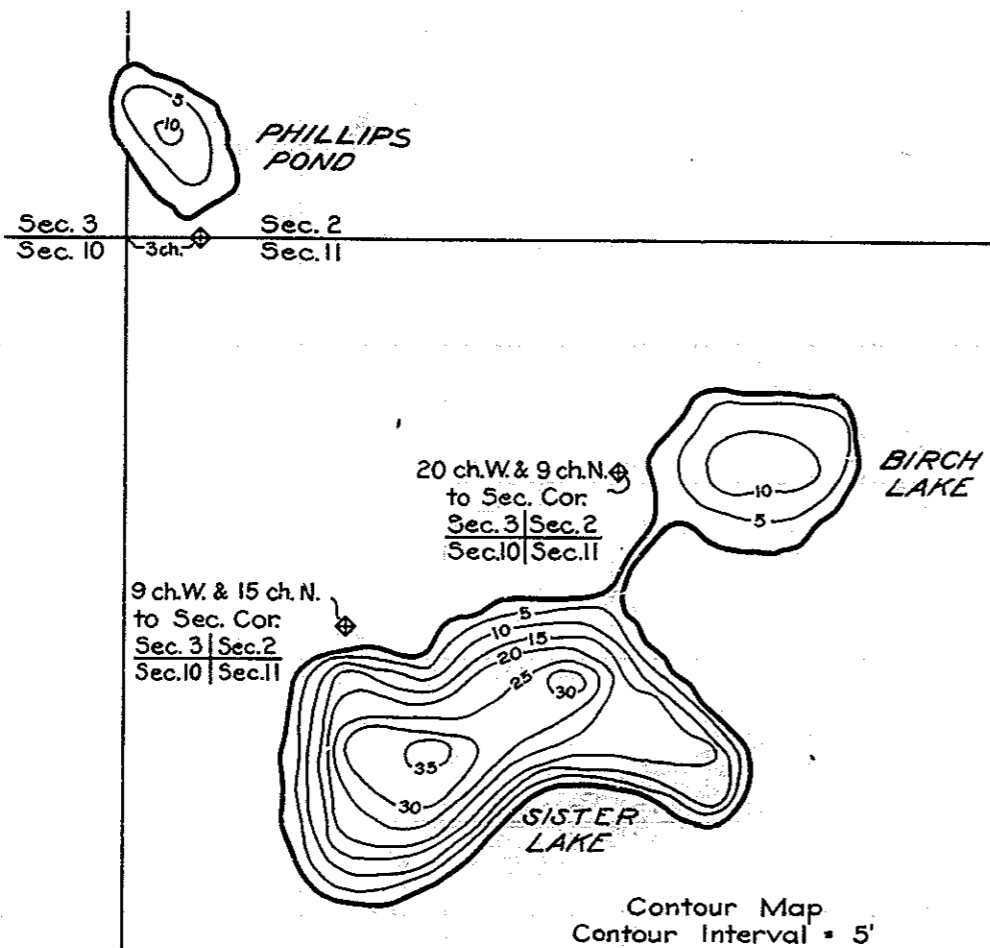

19-9-r

R-9
 U. S. Department of Agriculture
 Forest Service
 LAKE AND STREAM SURVEY
BIRCH LAKE-SISTER LAKE-PHILLIPS POND
 Hiawatha National Forest
 Michigan

Location: Sec's. 2, 3 & 11, T. 45 N. R. 19 W., M.M.
 Scale: 16" = 1 Mile.

Phillips Pond:	Area:	20 Acres.
Birch Lake:	"	43 "
Sister Lake:	"	14.5 "
Phillips Pond:	Length of Shore Line:	0.21 Mile.
Birch Lake:	"	0.30 "
Sister Lake:	"	0.66 "

J-6-61

R.L.P. 4-11-38