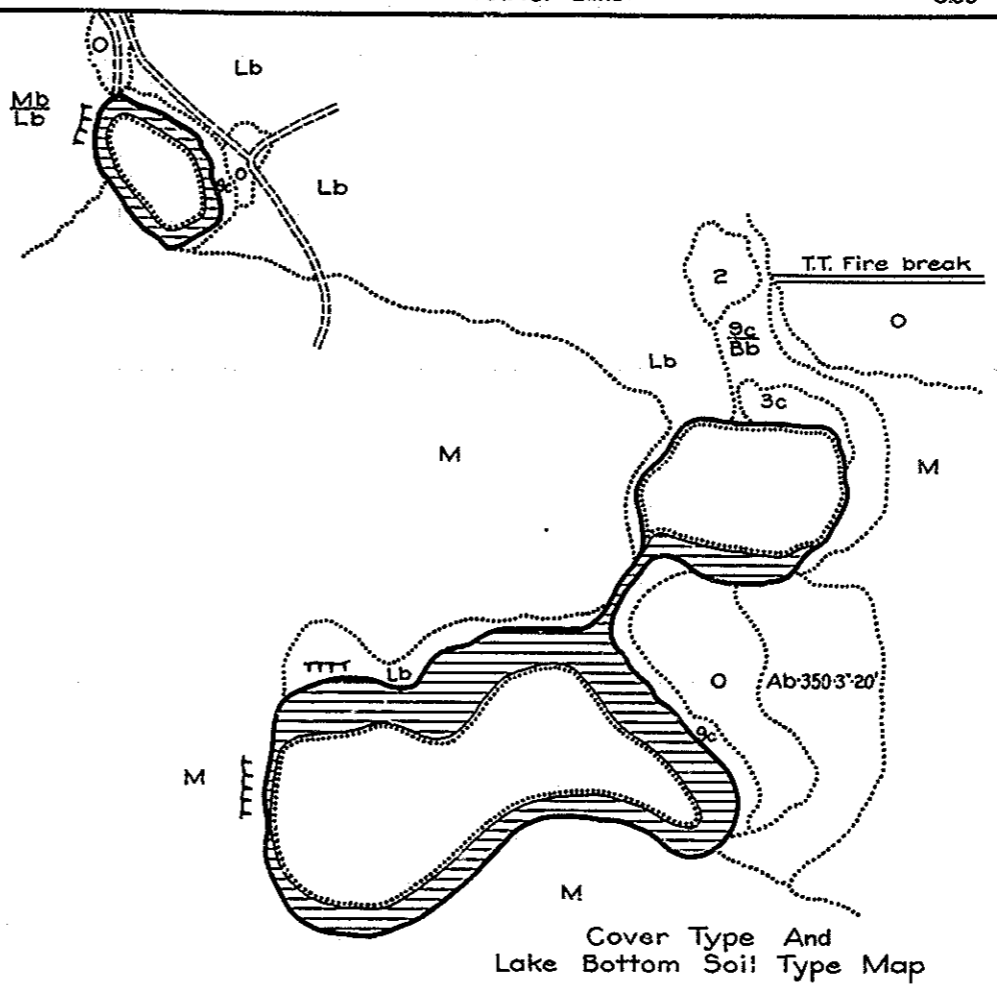

19-9-r

R-9
 U. S. Department of Agriculture
 Forest Service
 LAKE AND STREAM SURVEY
BIRCH LAKE-SISTER LAKE-PHILLIPS POND
 Hiawatha National Forest
 Michigan

Location: Sec's. 2, 3 & 11, T. 45 N. R. 19 W., M.M.
 Scale: 16" = 1 Mile.

Phillips Pond:	Area:	20 Acres.
Birch Lake:	"	43 "
Sister Lake:	"	14.5 "
Phillips Pond:	Length of Shore Line:	0.21 Mile.
Birch Lake:	"	0.30 "
Sister Lake:	"	0.66 "

J-6-61

R.L.P. 4-11-38