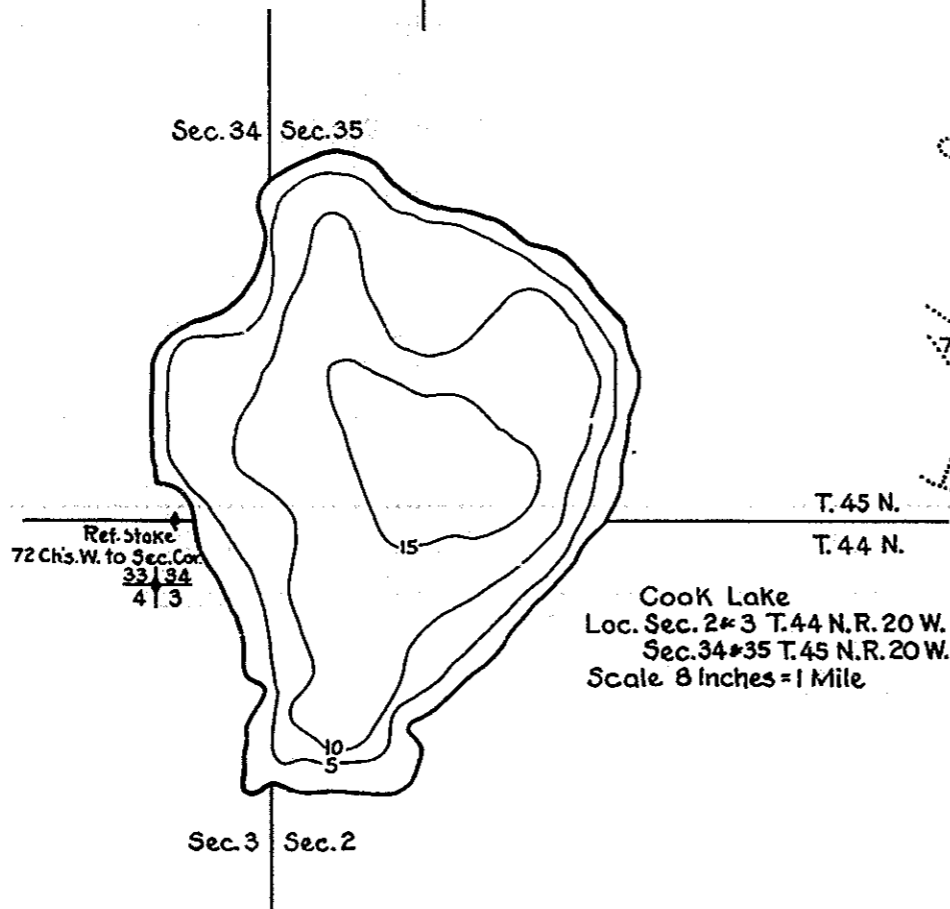

R-9  
 U.S. Department of Agriculture  
 Forest Service  
 LAKE AND STREAM SURVEY  
**PAQUETTE LAKE-COOK LAKE**  
 Hiawatha National Forest  
 Michigan

Paquette Lake Area 35.6 Acres  
 Length of Shore Line 1.35 Miles  
 Cook Lake Area 125.6 Acres  
 Length of Shore Line 1.8 Miles

Contour Map  
 Contour Interval - 5'

Cover Type And  
 Lake Bottom Soil Type Map

J-6-2 Aquatic Vegetation Map  
 PAQUETTE LAKE, COOK LAKE, ALGER COUNTY