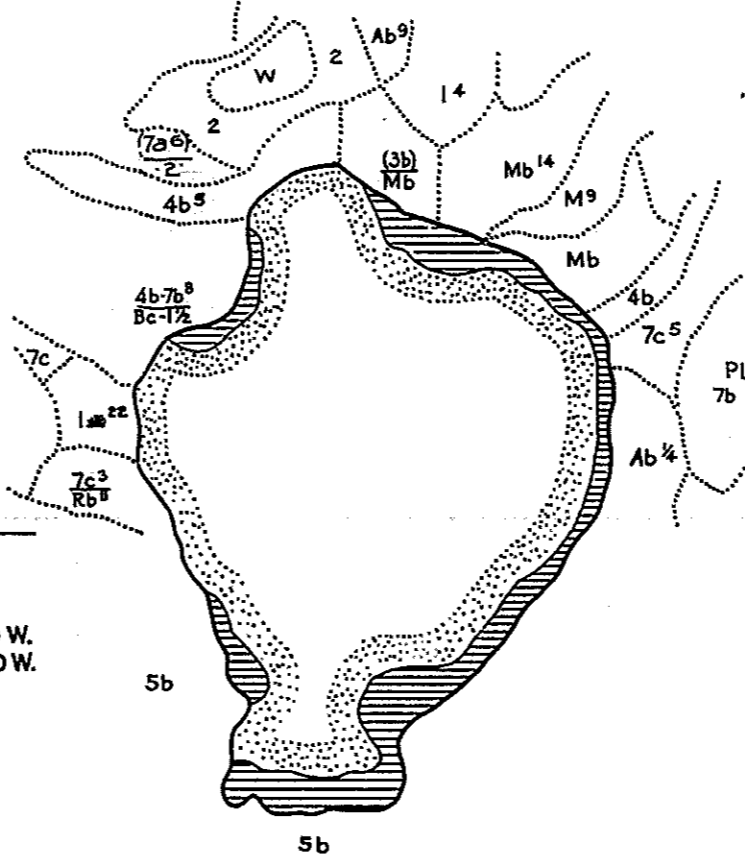

R-9  
 U.S. Department of Agriculture  
 Forest Service  
 LAKE AND STREAM SURVEY  
**PAQUETTE LAKE-COOK LAKE**  
 Hiawatha National Forest  
 Michigan

Paquette Lake Area 35.6 Acres  
 Length of Shore Line 1.35 Miles  
 Cook Lake Area 125.6 Acres  
 Length of Shore Line 1.8 Miles

Contour Map  
 Contour Interval - 5'

Cover Type And  
 Lake Bottom Soil Type Map

J-6-2 Aquatic Vegetation Map  
 PAQUETTE LAKE, COOK LAKE, ALGER COUNTY