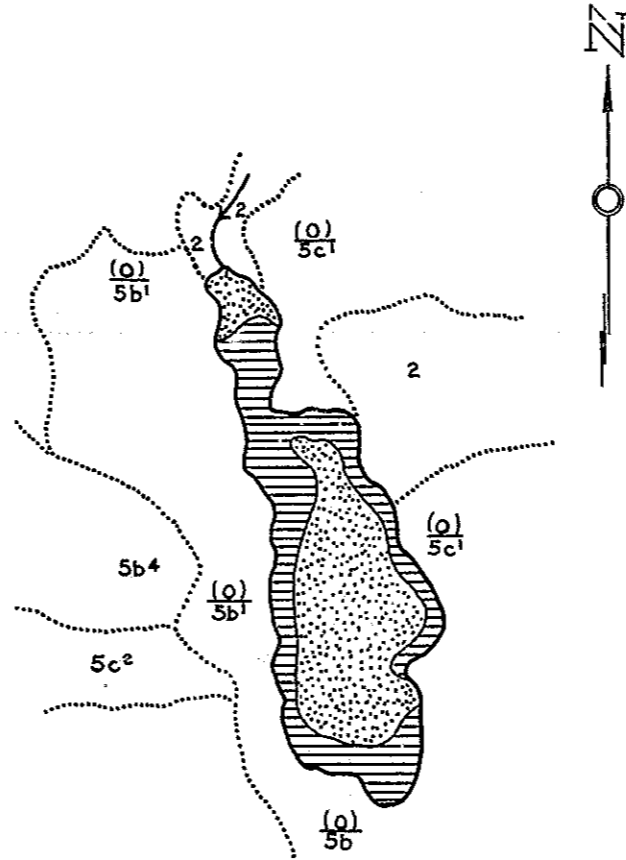

R-9  
 U.S. Department of Agriculture  
 Forest Service  
 LAKE AND STREAM SURVEY  
**PAQUETTE LAKE-COOK LAKE**  
 Hiawatha National Forest  
 Michigan

Paquette Lake Area 35.6 Acres  
 Length of Shore Line 1.35 Miles  
 Cook Lake Area 125.6 Acres  
 Length of Shore Line 1.8 Miles

Contour Map  
 Contour Interval - 5'

Cover Type And  
 Lake Bottom Soil Type Map

J-6-2 Aquatic Vegetation Map  
 PAQUETTE LAKE, COOK LAKE, ALGER COUNTY