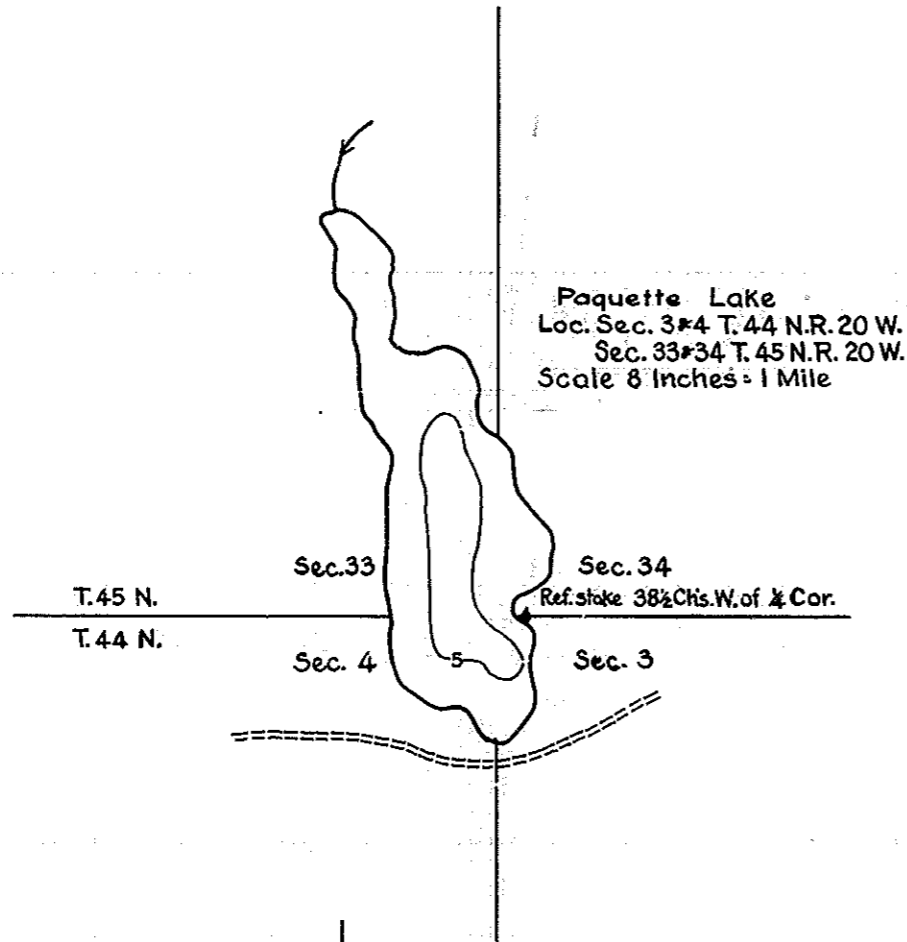

R-9  
 U.S. Department of Agriculture  
 Forest Service  
 LAKE AND STREAM SURVEY  
**PAQUETTE LAKE-COOK LAKE**  
 Hiawatha National Forest  
 Michigan

Paquette Lake Area 35.6 Acres  
 Length of Shore Line 1.35 Miles  
 Cook Lake Area 125.6 Acres  
 Length of Shore Line 1.8 Miles

Contour Map  
 Contour Interval - 5'

Cover Type And  
 Lake Bottom Soil Type Map

J-6-2 Aquatic Vegetation Map  
 PAQUETTE LAKE, COOK LAKE, ALGER COUNTY