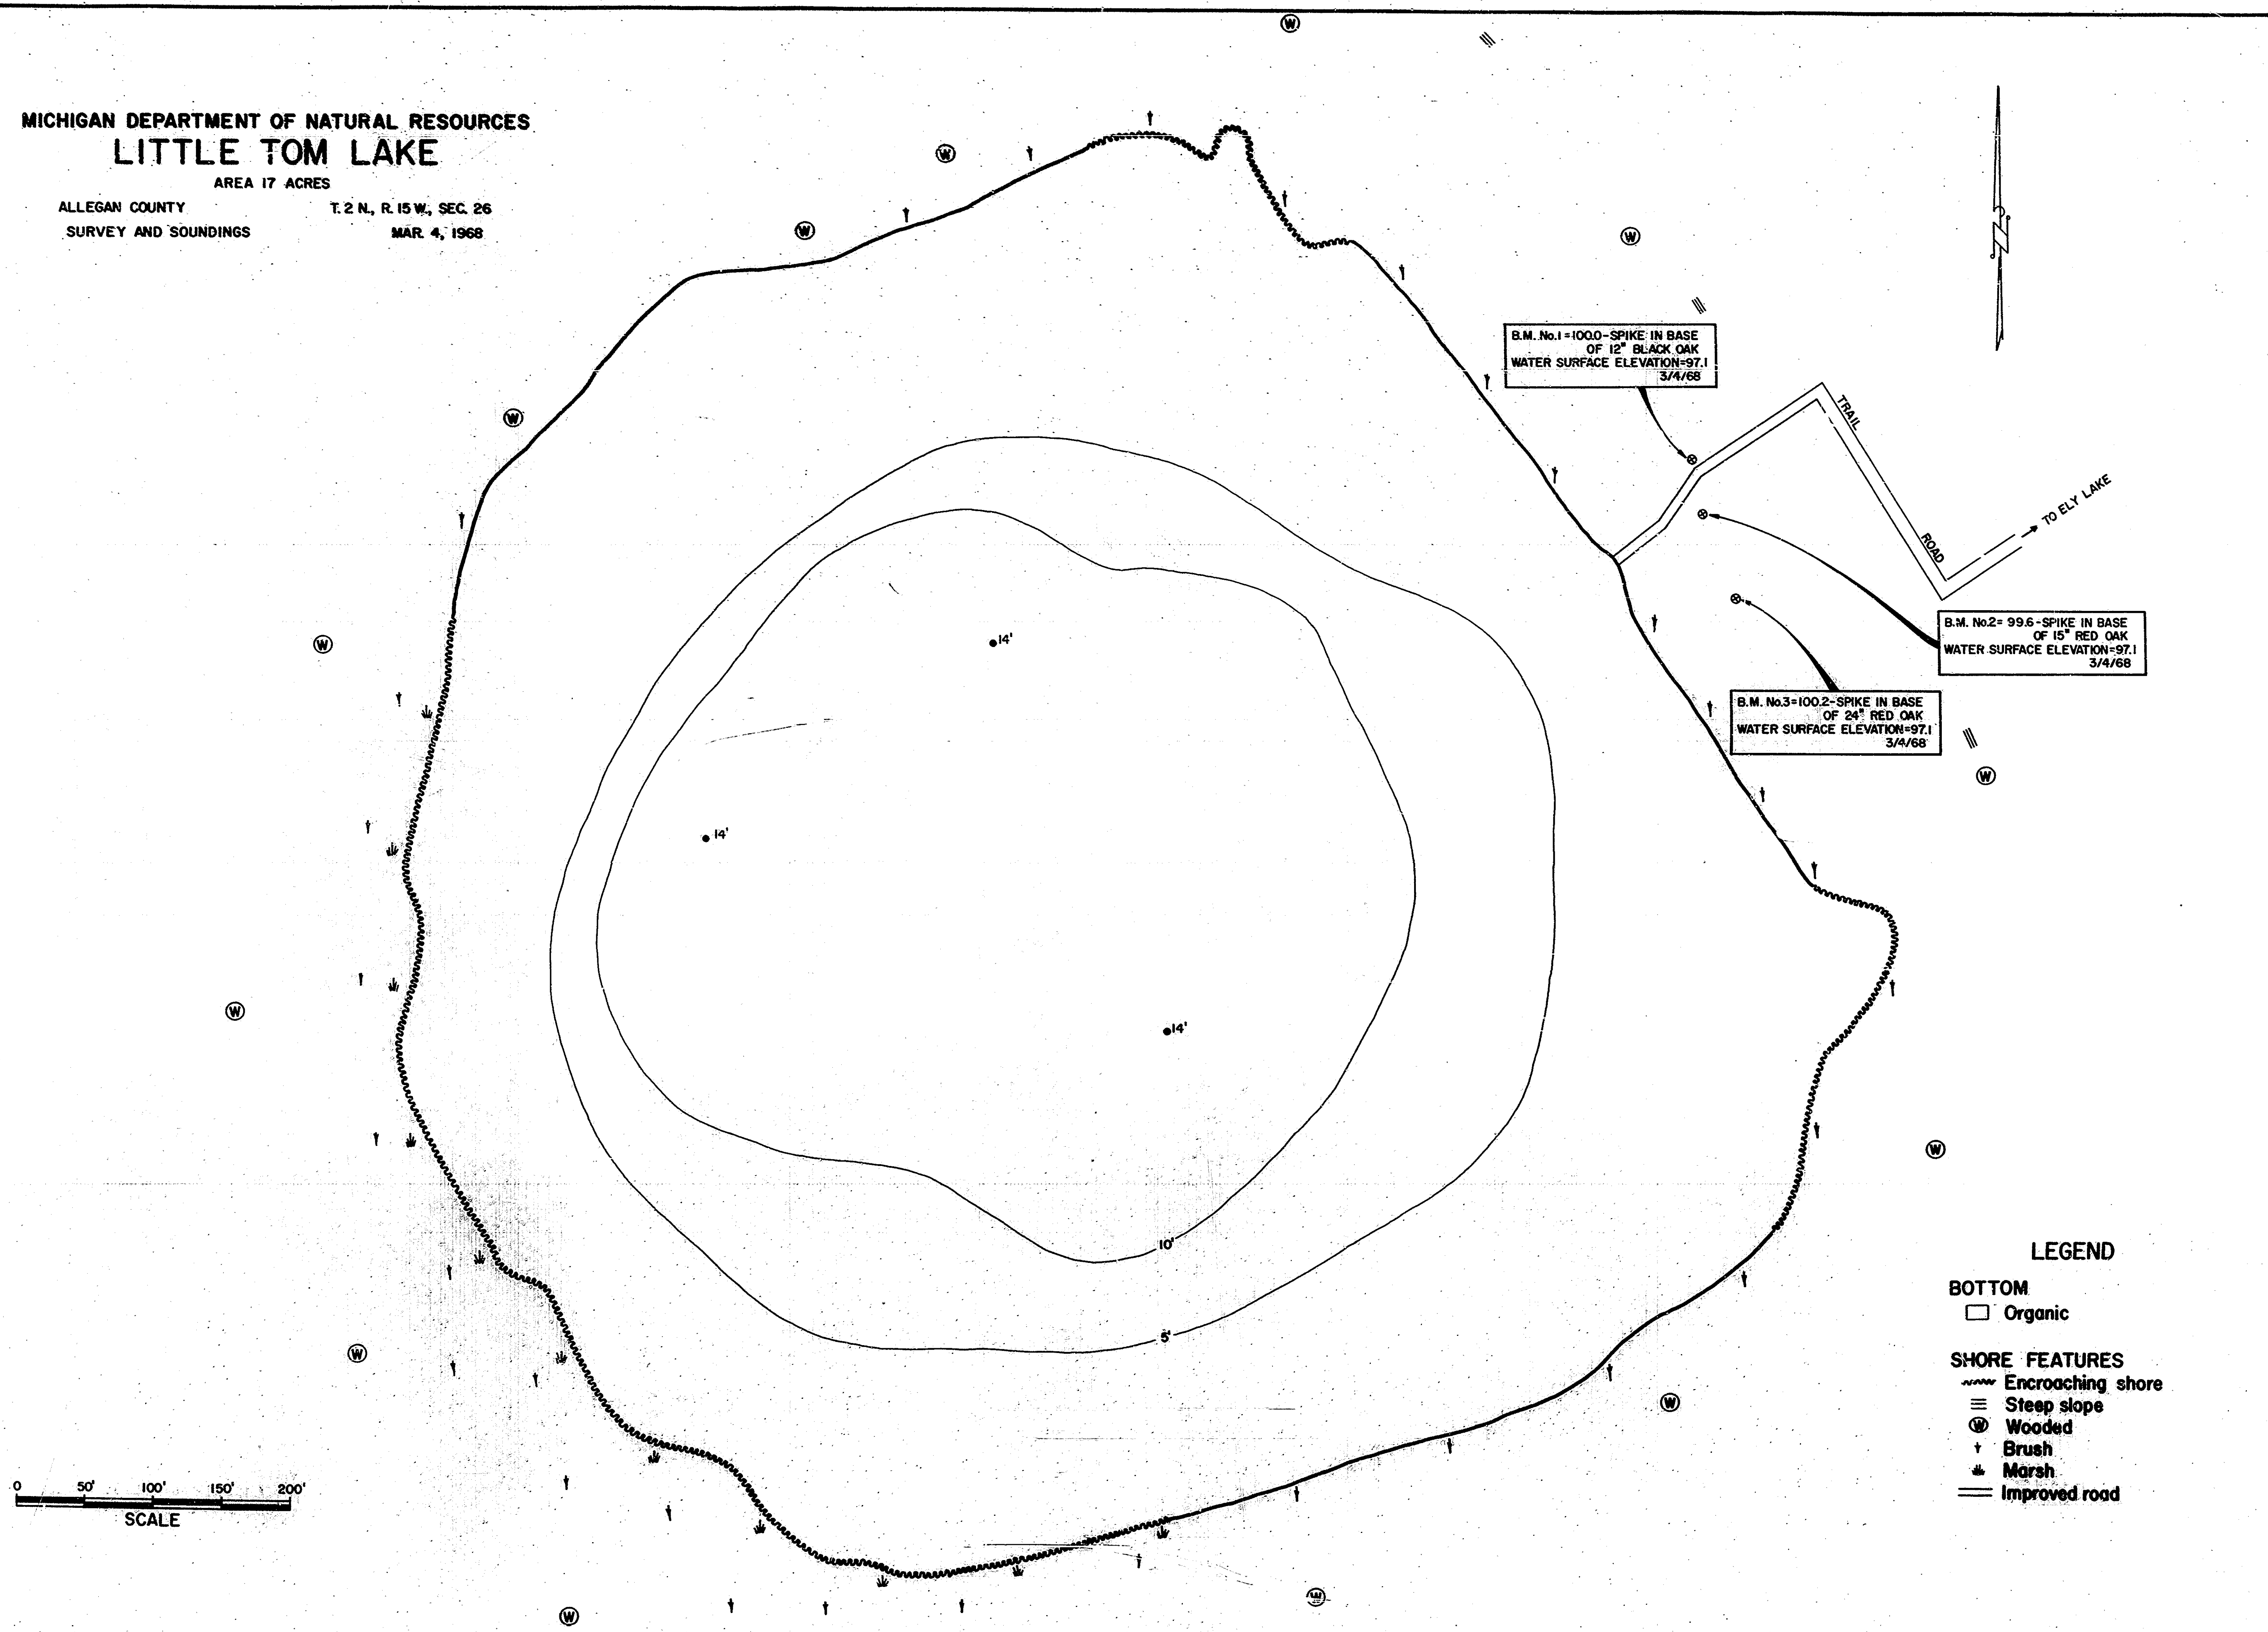

MICHIGAN DEPARTMENT OF NATURAL RESOURCES

LITTLE TOM LAKE

AREA 17 ACRES

ALLEGAN COUNTY  
SURVEY AND SOUNDINGS

T. 2 N., R. 15 W., SEC. 26  
MAR. 4, 1968

- LEGEND**
- BOTTOM**  
□ Organic
- SHORE FEATURES**  
~ Encroaching shore  
≡ Steep slope  
⊙ Wooded  
+ Brush  
↓ Marsh  
= Improved road