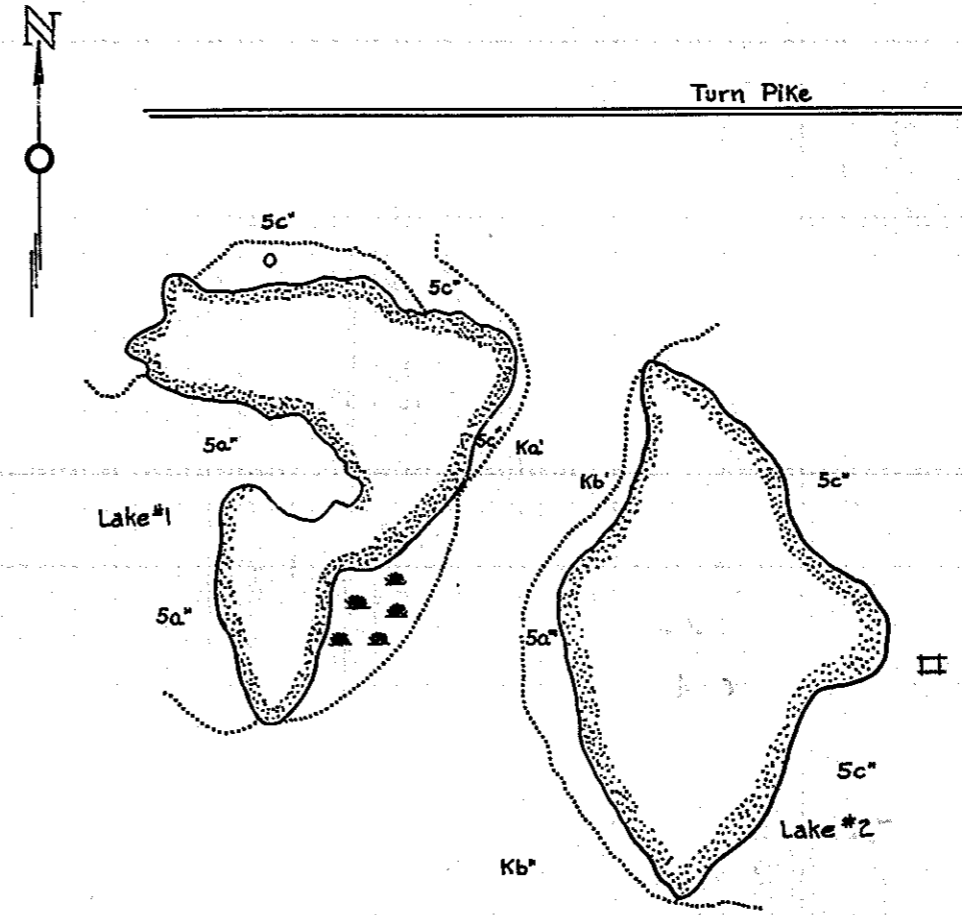

L-1-P

R-9
U.S. Department of Agriculture
Forest Service
LAKE AND STREAM SURVEY
KELLOGG LAKES
Huron National Forest
Michigan

Location Sec. 27 T. 25 N. R. 1 W.
Scale 16 Inches 1 Mile

Lake #1 Area 13.2 Acres
Lake #2 Area 15.2 Acres
Lake #1 Length Of Shore Line .625 Miles
Lake #2 Length Of Shore Line .843 Miles

Contour Map

Cover Type And
Lake Bottom Soil Type Map

Aquatic Vegetation Map

*6-29-50 - 45725
DEEDS
6-29-50 - 45725
MAP IS DISCONTINUED PER
M.J. DE BOER.*

J-7-7