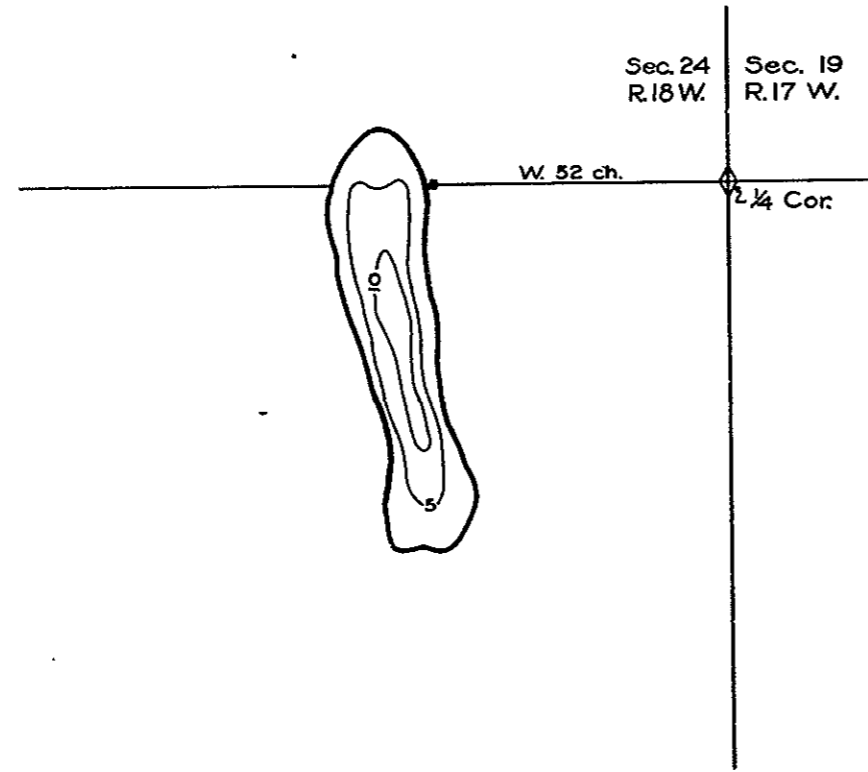

R-9  
U. S. Department of Agriculture  
Forest Service  
LAKE AND STREAM SURVEY  
GANAMUSH LAKE  
Hiawatha National Forest  
Michigan

Location: Sec. 24, T.43 N. R.18 W., M.M.  
Scale: 16" = 1 Mile.

Area: 540 Acres.  
Length of Shore Line: 0.48 Mile.

Contour Map  
Contour Interval = 5'

Cover Type And  
Lake Bottom Soil Type Map

Aquatic Vegetation Map