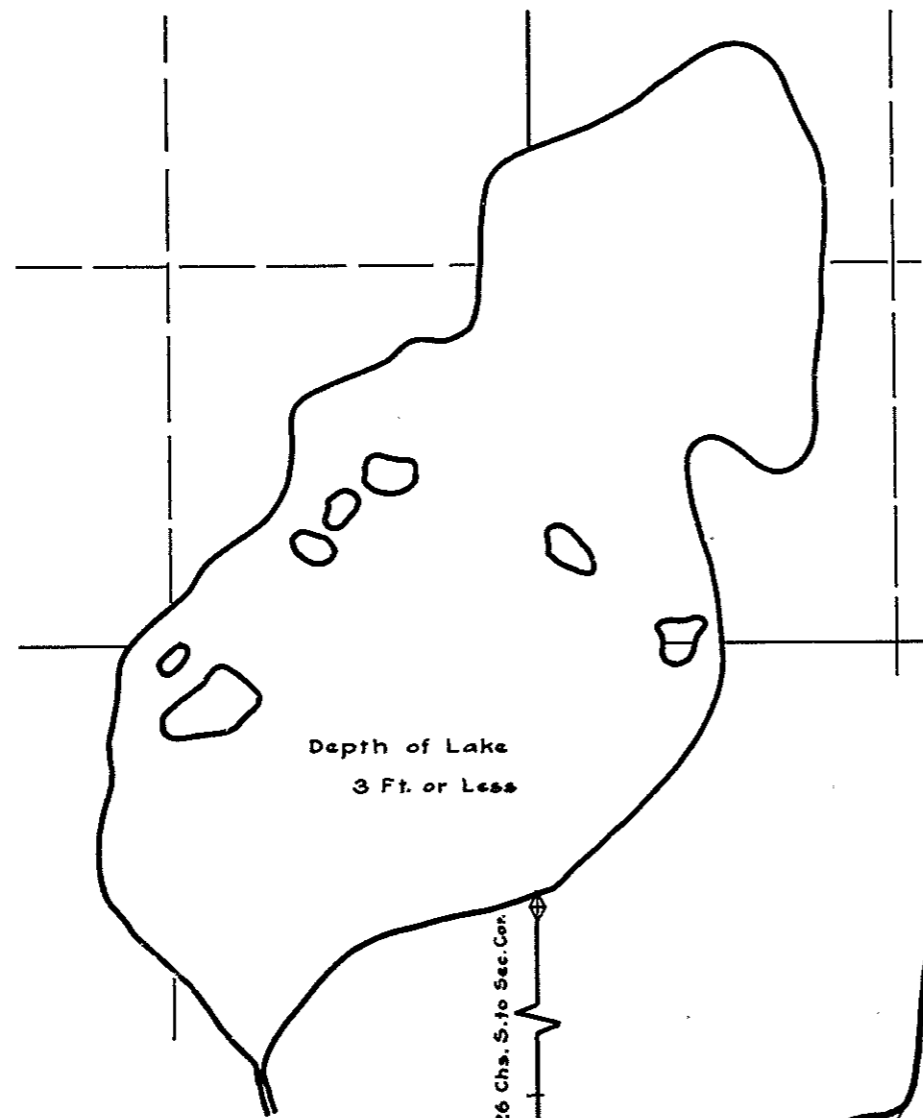

R-9
U. S. Department of Agriculture
Forest Service
LAKE AND STREAM SURVEY
SANDSTROM LAKE
Hiawatha National Forest
Michigan

Location: Secs. 31 & 32 T. 39 N. R. 21 W.
Scale: 12 Inches = 1 Mile

Area: 116 Acres
Length of Shoreline: 1.94 Miles

Contour Map
Contour Interval-5'

Aquatic Vegetation Map

Cover Type And
Lake Bottom Soil Type Map