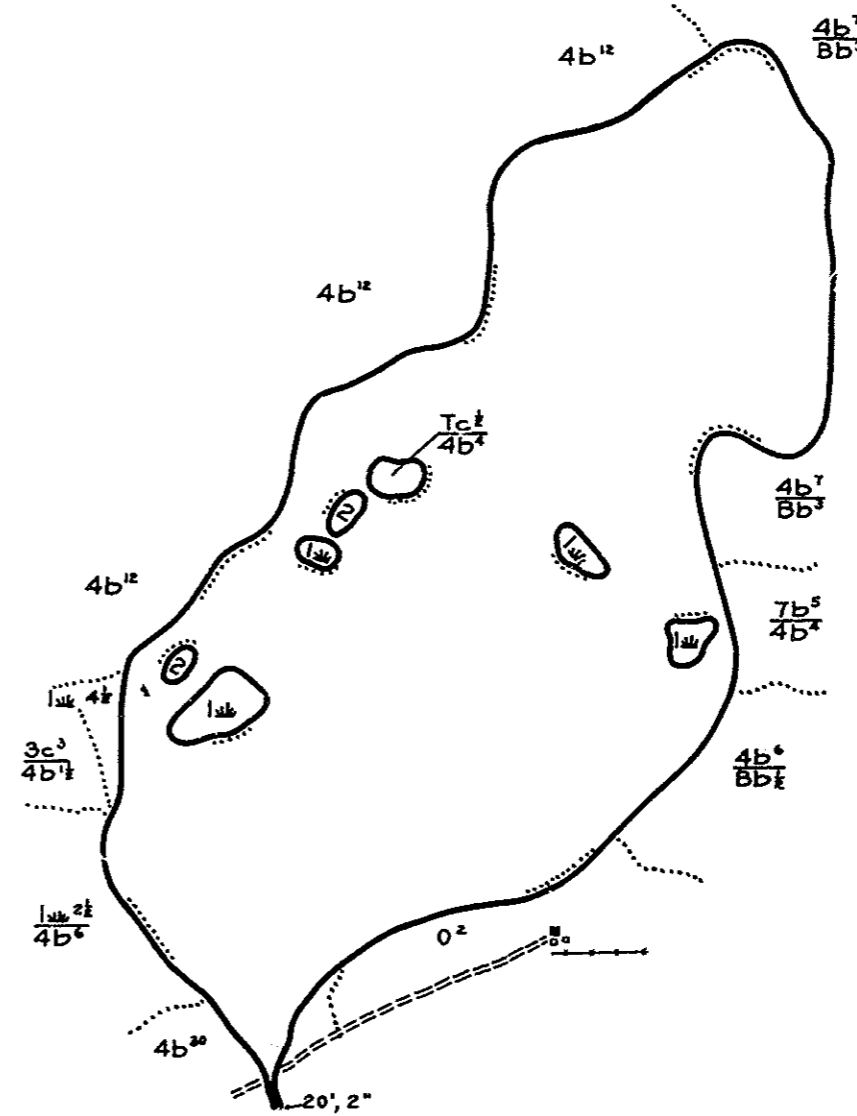

R-9
U. S. Department of Agriculture
Forest Service
LAKE AND STREAM SURVEY
SANDSTROM LAKE
Hiawatha National Forest
Michigan

Location: Secs. 31 & 32 T. 39 N. R. 21 W.
Scale: 12 Inches = 1 Mile

Area: 116 Acres
Length of Shoreline: 1.94 Miles

Contour Map
Contour Interval-5'

Aquatic Vegetation Map

Cover Type And
Lake Bottom Soil Type Map