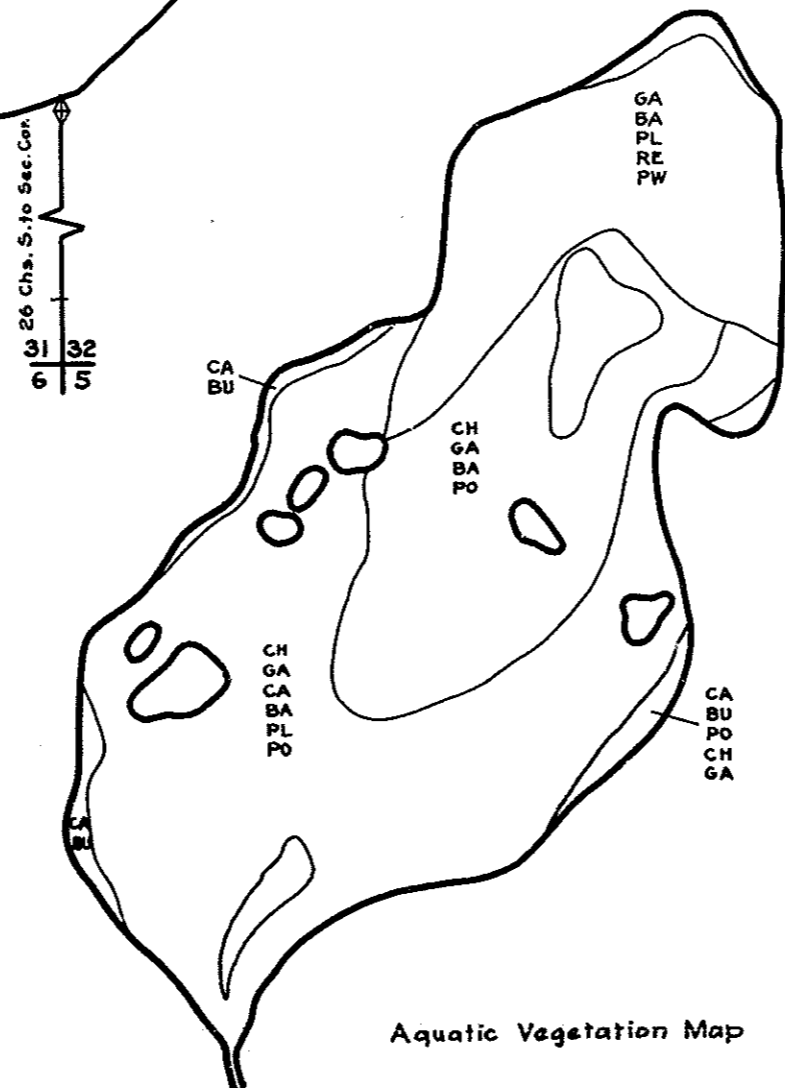

R-9
U. S. Department of Agriculture
Forest Service
LAKE AND STREAM SURVEY
SANDSTROM LAKE
Hiawatha National Forest
Michigan

Location: Secs. 31 & 32 T. 39 N. R. 21 W.
Scale: 12 Inches = 1 Mile

Area: 116 Acres
Length of Shoreline: 1.94 Miles

Contour Map
Contour Interval-5'

Aquatic Vegetation Map

Cover Type And
Lake Bottom Soil Type Map