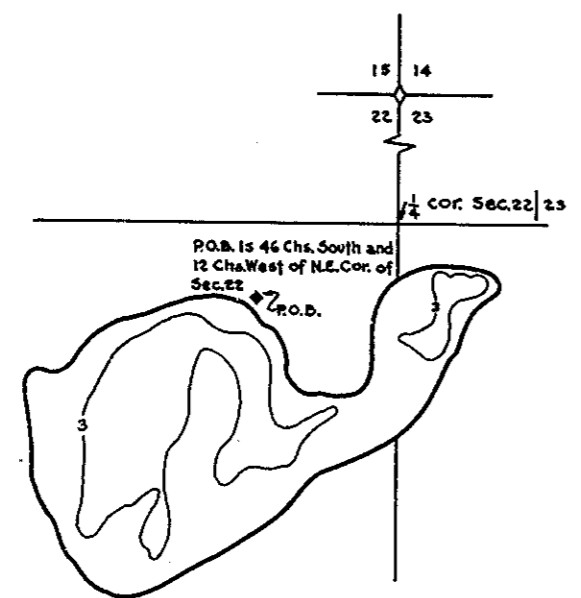

R-9
 U.S. Department of Agriculture
 Forest Service
LAKE AND STREAM SURVEY
MUSKEG LAKE - TAYLOR LAKE
 Ottawa National Forest
 Michigan

Muskeg Lake Area 45 Acres
 Taylor Lake Area 110 Acres
 Muskeg Lake Length of Shoreline 1.44 Miles
 Taylor Lake Length of Shoreline 2.20 Miles

Scale: 8 Inches = 1 Mile

Muskeg Lake
 Location: Sec. 22 & 23, T. 44 N. R. 30 W.

Contour Map
 Contour Interval = 3'

Cover Type And
 Lake Bottom Soil Type Map

Aquatic Vegetation Map

Taylor Lake
 Location: Sec. 34 & 3, T. 45-44 N. R. 30 W.

Contour Map
 Contour Interval = 5'

Cover Type And
 Lake Bottom Soil Type Map

Aquatic Vegetation Map