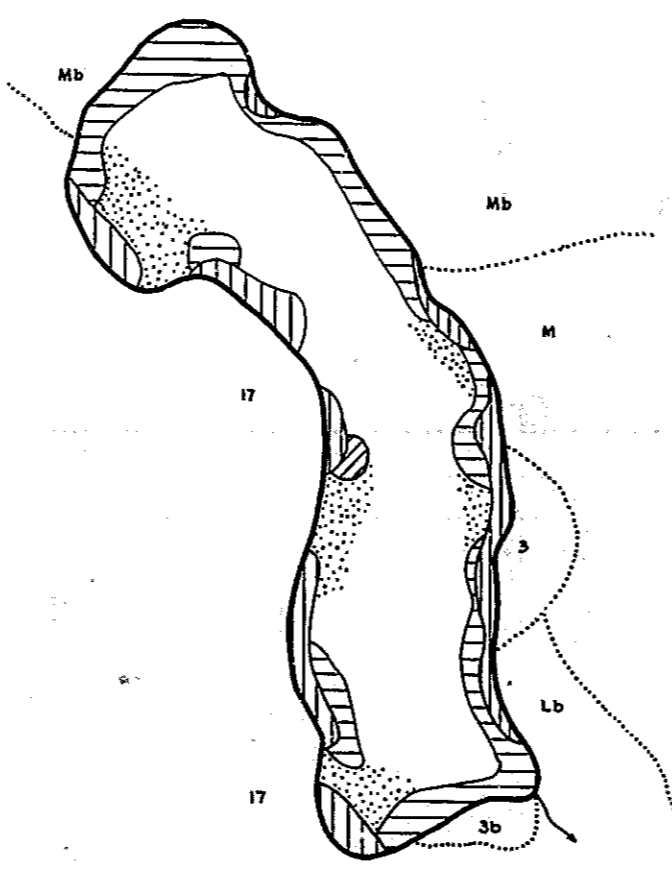

R-9
 U.S. Department of Agriculture
 Forest Service
LAKE AND STREAM SURVEY
MUSKEG LAKE - TAYLOR LAKE
 Ottawa National Forest
 Michigan

Muskeg Lake Area 45 Acres
 Taylor Lake Area 110 Acres
 Muskeg Lake Length of Shoreline 1.44 Miles
 Taylor Lake Length of Shoreline 2.20 Miles

Scale: 8 Inches = 1 Mile

Muskeg Lake
 Location: Sec. 22 & 23, T. 44 N. R. 30 W.

Contour Map
 Contour Interval = 3'

Cover Type And
 Lake Bottom Soil Type Map

Aquatic Vegetation Map

Taylor Lake
 Location: Sec. 34 & 3, T. 45-44 N. R. 30 W.

Contour Map
 Contour Interval = 5'

Cover Type And
 Lake Bottom Soil Type Map

Aquatic Vegetation Map