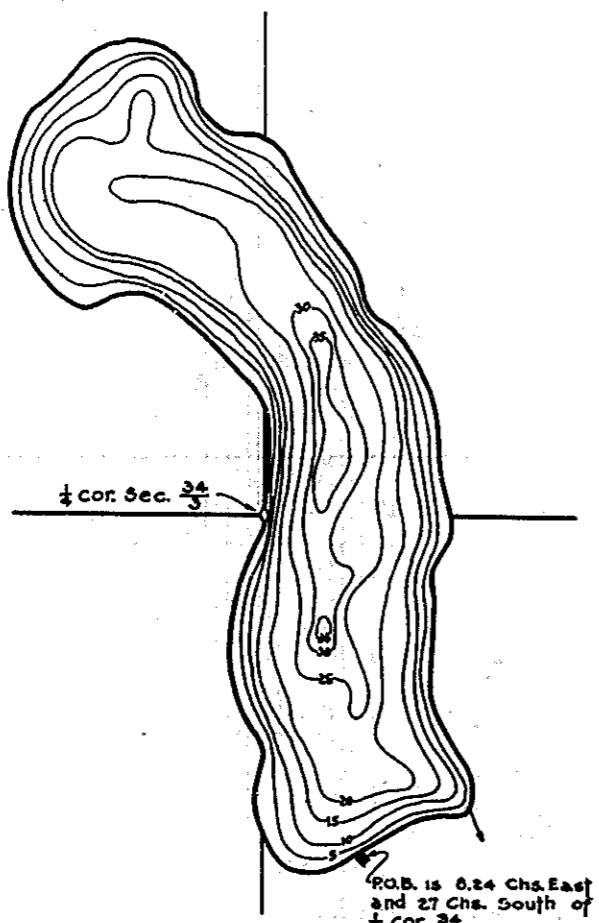

R-9
 U.S. Department of Agriculture
 Forest Service
LAKE AND STREAM SURVEY
MUSKEG LAKE - TAYLOR LAKE
 Ottawa National Forest
 Michigan

Muskeg Lake Area 45 Acres
 Taylor Lake Area 110 Acres
 Muskeg Lake Length of Shoreline 1.44 Miles
 Taylor Lake Length of Shoreline 2.20 Miles

Scale: 8 Inches = 1 Mile

Muskeg Lake
 Location: Sec. 22 & 23, T. 44 N. R. 30 W.

Contour Map
 Contour Interval = 3'

Cover Type And
 Lake Bottom Soil Type Map

Aquatic Vegetation Map

Taylor Lake
 Location: Sec. 34 & 3, T. 45-44 N. R. 30 W.

Contour Map
 Contour Interval = 5'

Cover Type And
 Lake Bottom Soil Type Map

Aquatic Vegetation Map