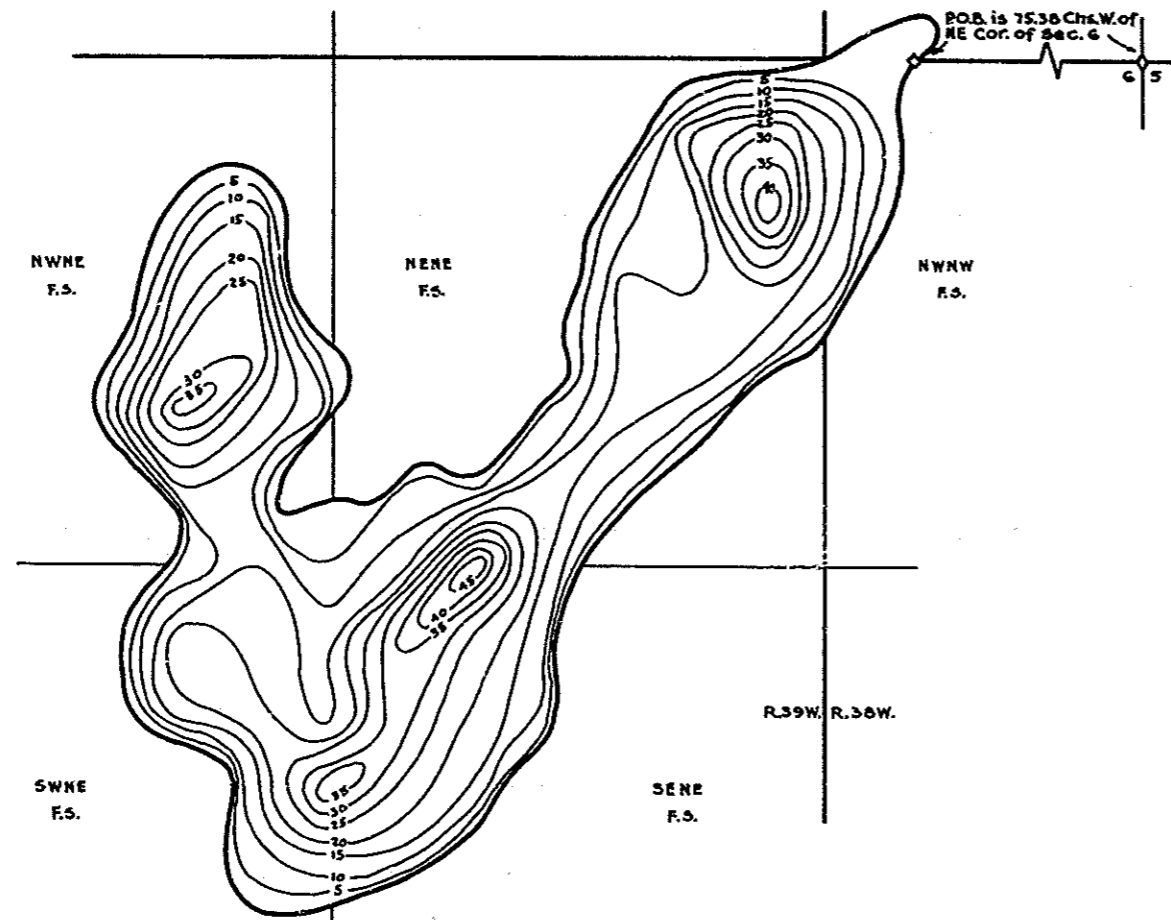

R-9  
U.S. Department of Agriculture  
Forest Service  
LAKE AND STREAM SURVEY  
POWWOW LAKE  
Ottawa National Forest  
Michigan

Location: Sec. 146, T.44N. R.38-39W.  
Scale: 16 inches = 1 mile

Area 50 Acres  
Length of Shoreline 1.75 Miles

Contour Map  
Contour Interval = 5'

Cover Type And  
Lake Bottom Soil Type Map

Aquatic Vegetation Map