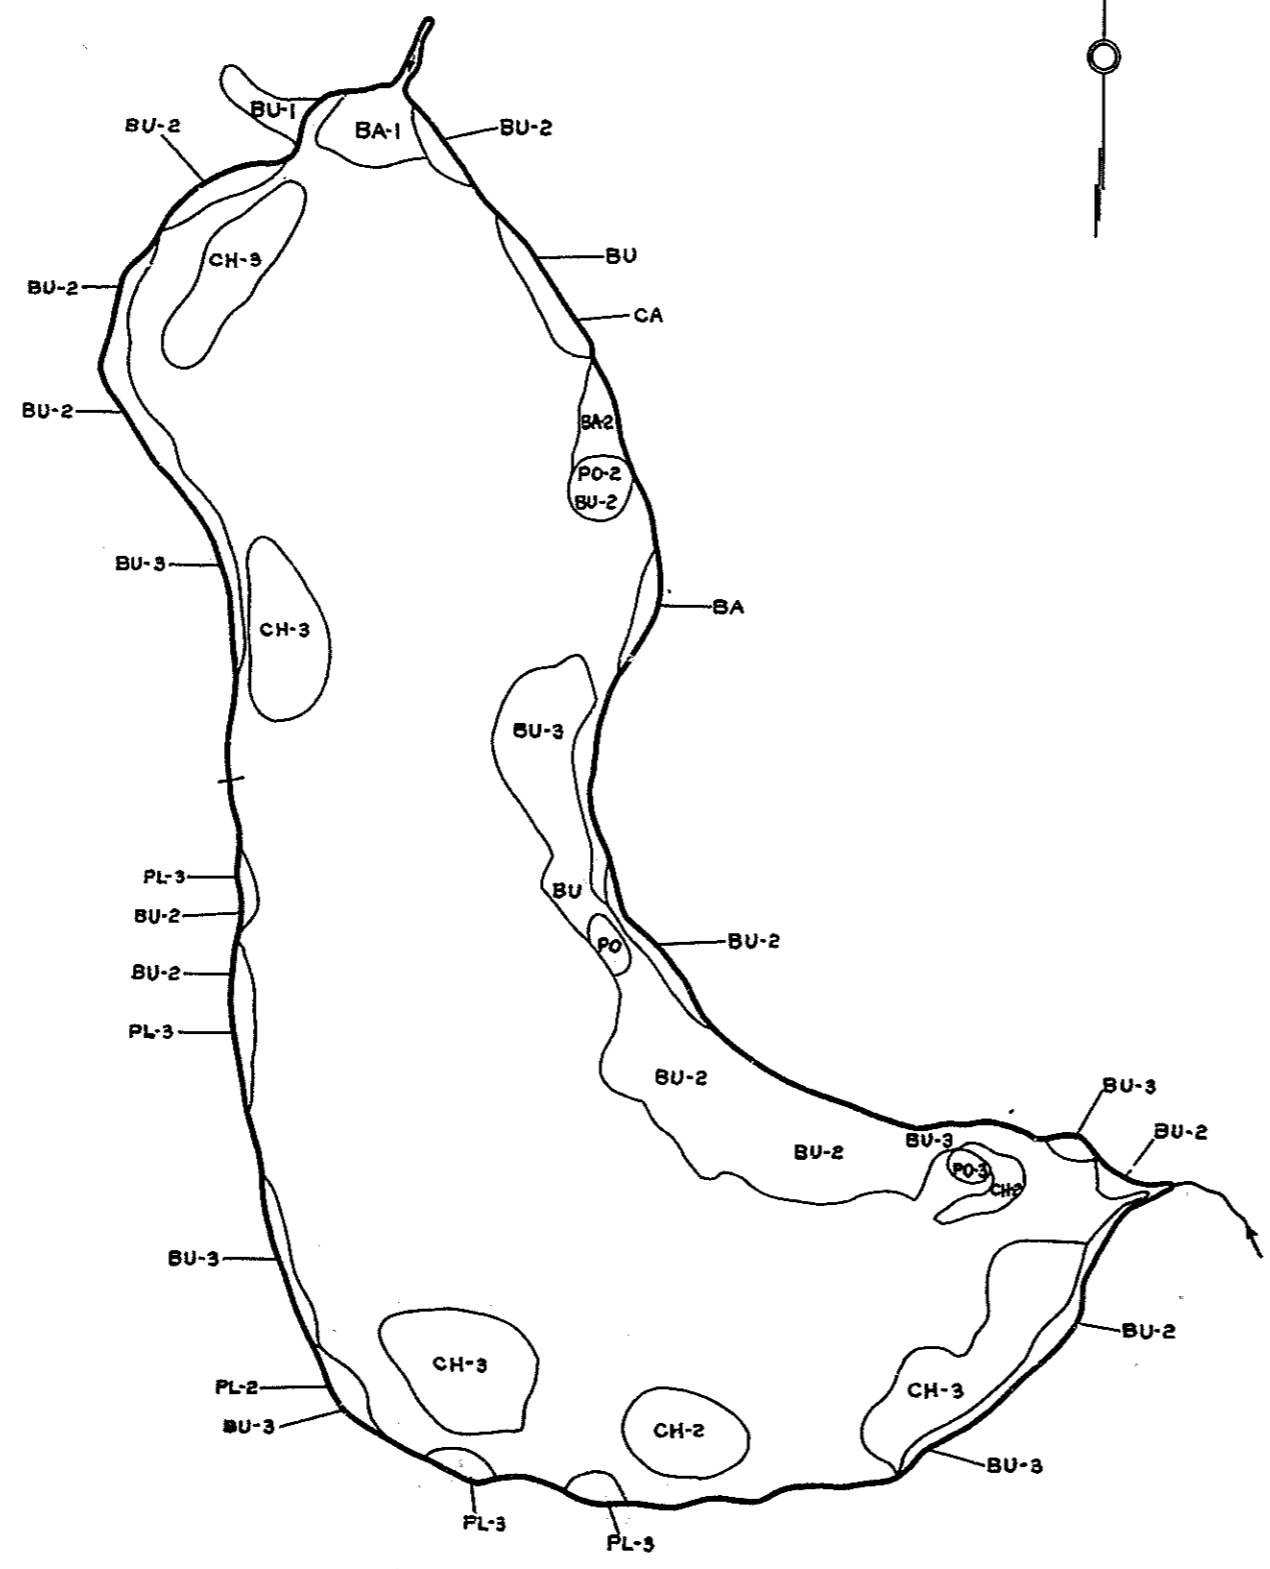

21-01-0

R-9  
U.S. Department of Agriculture  
Forest Service  
LAKE AND STREAM SURVEY  
HAY LAKE

Sheet 2 of 2

Location- Sec. 15, 22 & 23 T. 41 N. R. 4 W.  
Scale- 8" = 1 Mile

Marquette National Forest  
Michigan

Area- 445 Acres  
Length of Shore Line- 4.4 Miles

Aquatic Vegetation Map

J-10-12

HAY LAKE, MACKINAC COUNTY