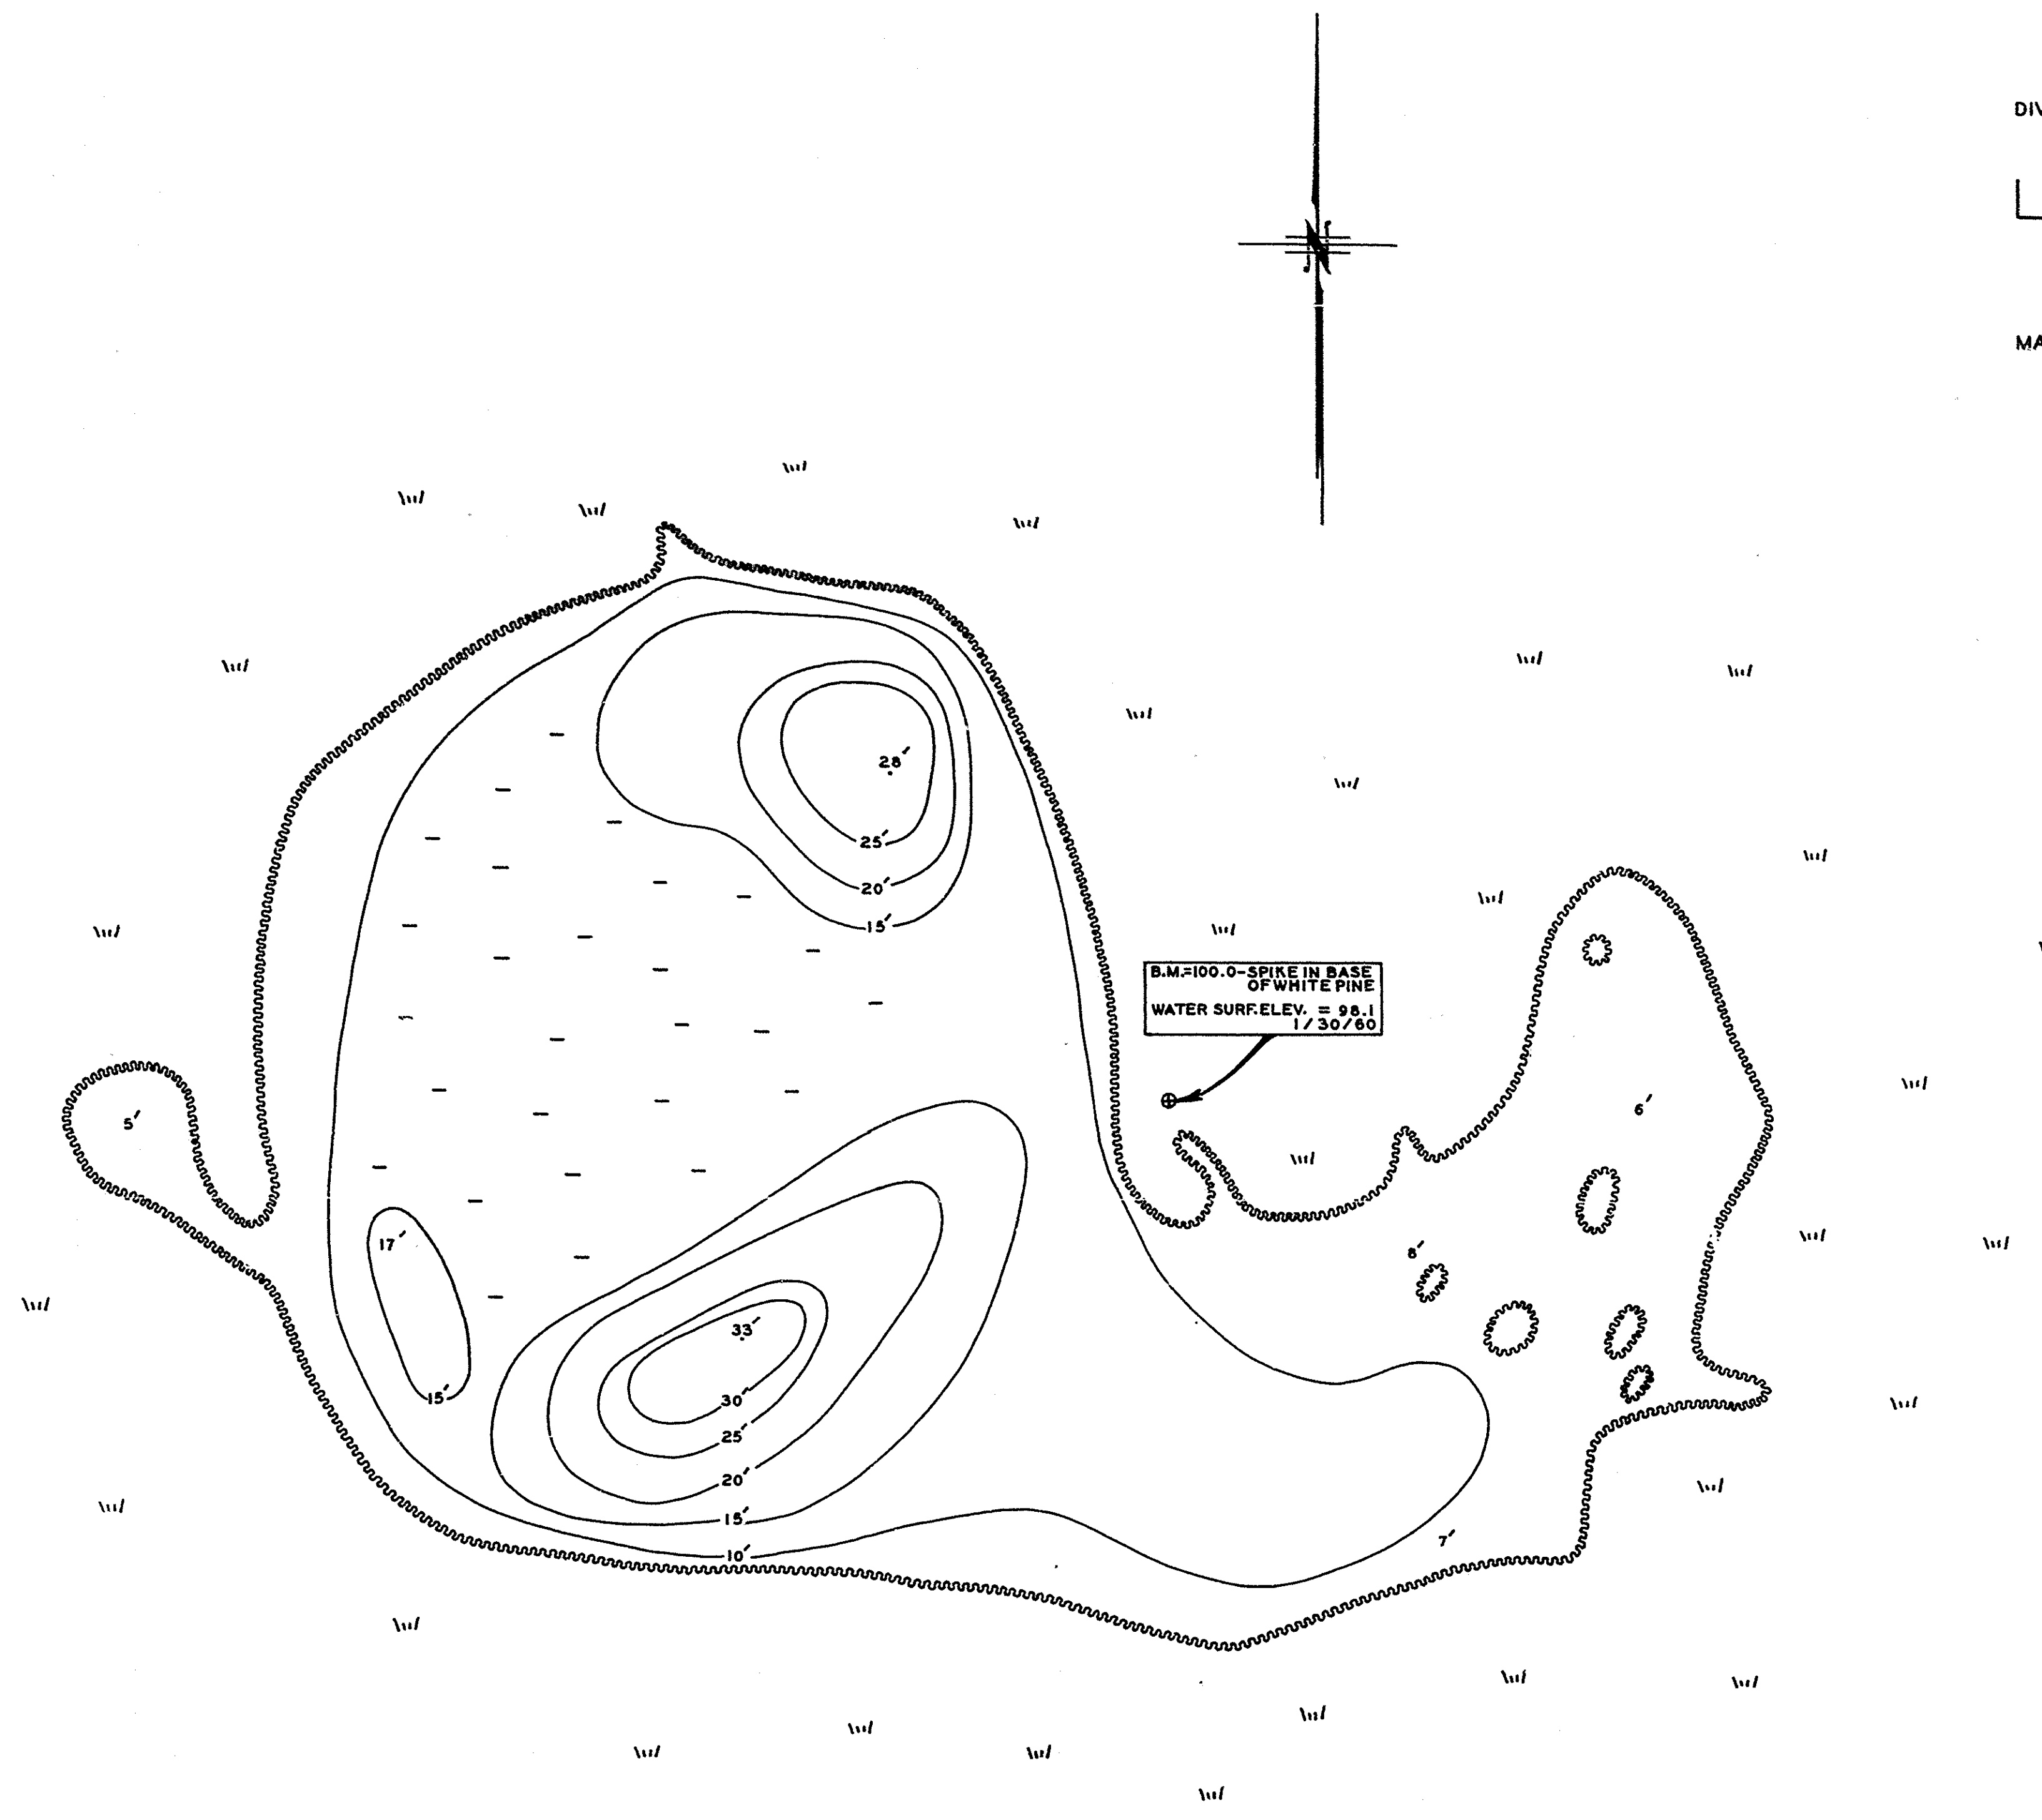

INSTITUTE FOR FISHERIES RESEARCH
 DIVISION OF FISHERIES MICHIGAN CONSERVATION DEPT.
 LAKE INVENTORY MAP
LITTLE CHABENAU LAKE
 AREA 4.4 ACRES
 MARGINAL SURVEY AND SOUNDINGS
 BY DISTRICT FISHERIES SUPERVISOR 1/30/60
 MARQUETTE COUNTY T. 45 N., R. 28 W., SEC. 12

LEGEND

- BOTTOM**
 □ Organic
- OUTLINE & CONTOURS**
 ~~~~~ Encroaching shore
- SHORE FEATURES**  
 w/ Marsh
- VEGETATION**  
 - Submergent