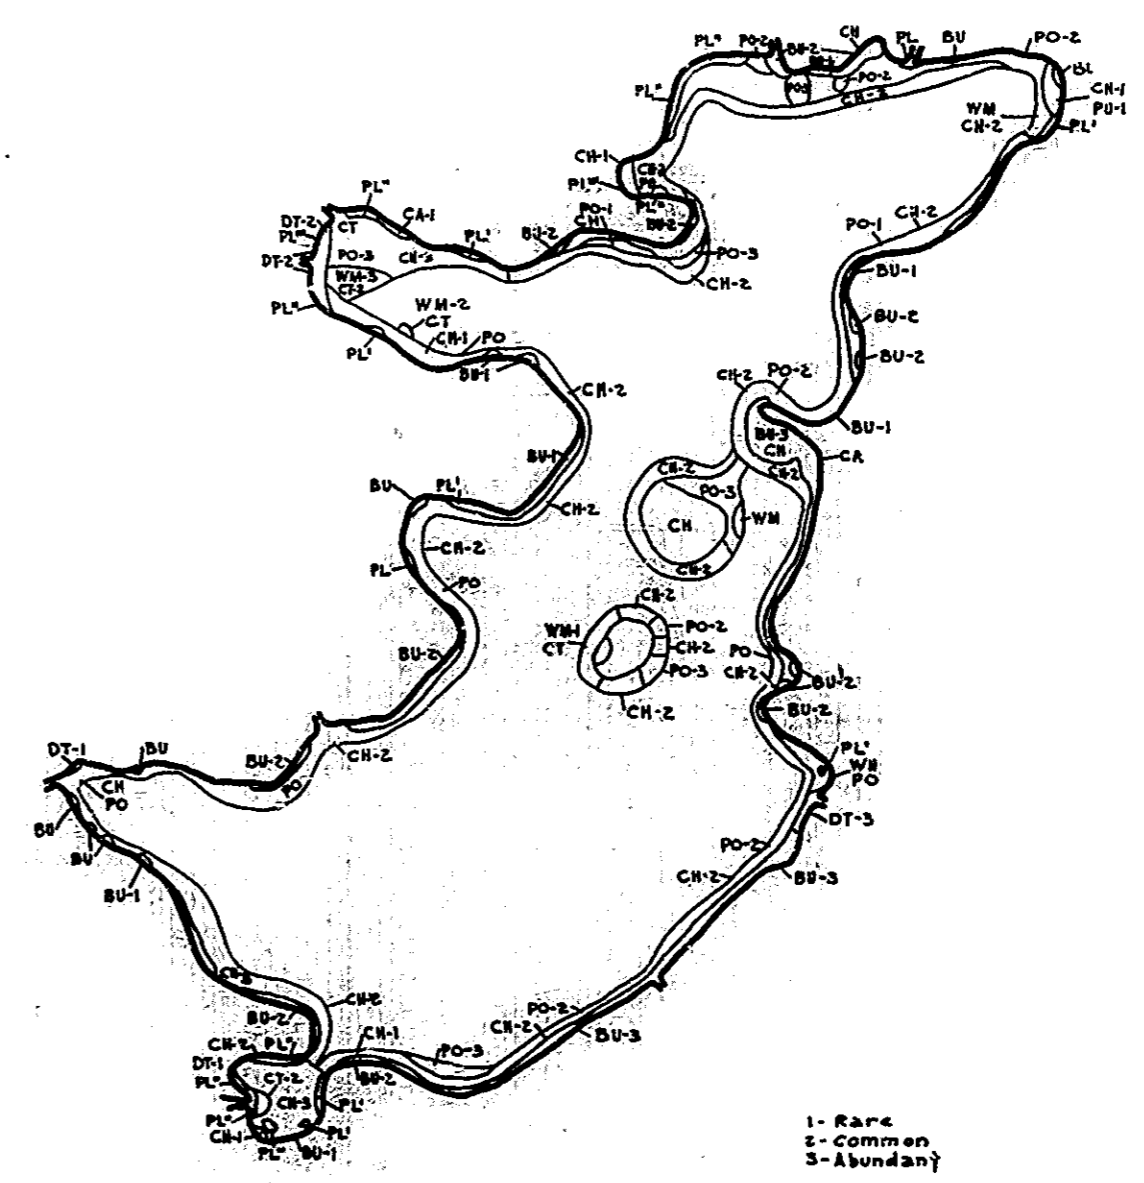

95-8-1

R-9
U.S. Department of Agriculture
Forest Service
LAKE AND STREAM SURVEY
MCLAREN LAKE
Manistee National Forest
Michigan

Location: Sec. 1 & 12, T.14N. R.15W.
Scale: 8 Inches = 1 Mile

Area 271 Acres
Length of Shoreline 4.95 Miles

Contour, Cover Type And Lake Bottom Soil Type Map

Aquatic Vegetation Map

J-8-48 P.J.W. 9-9-48