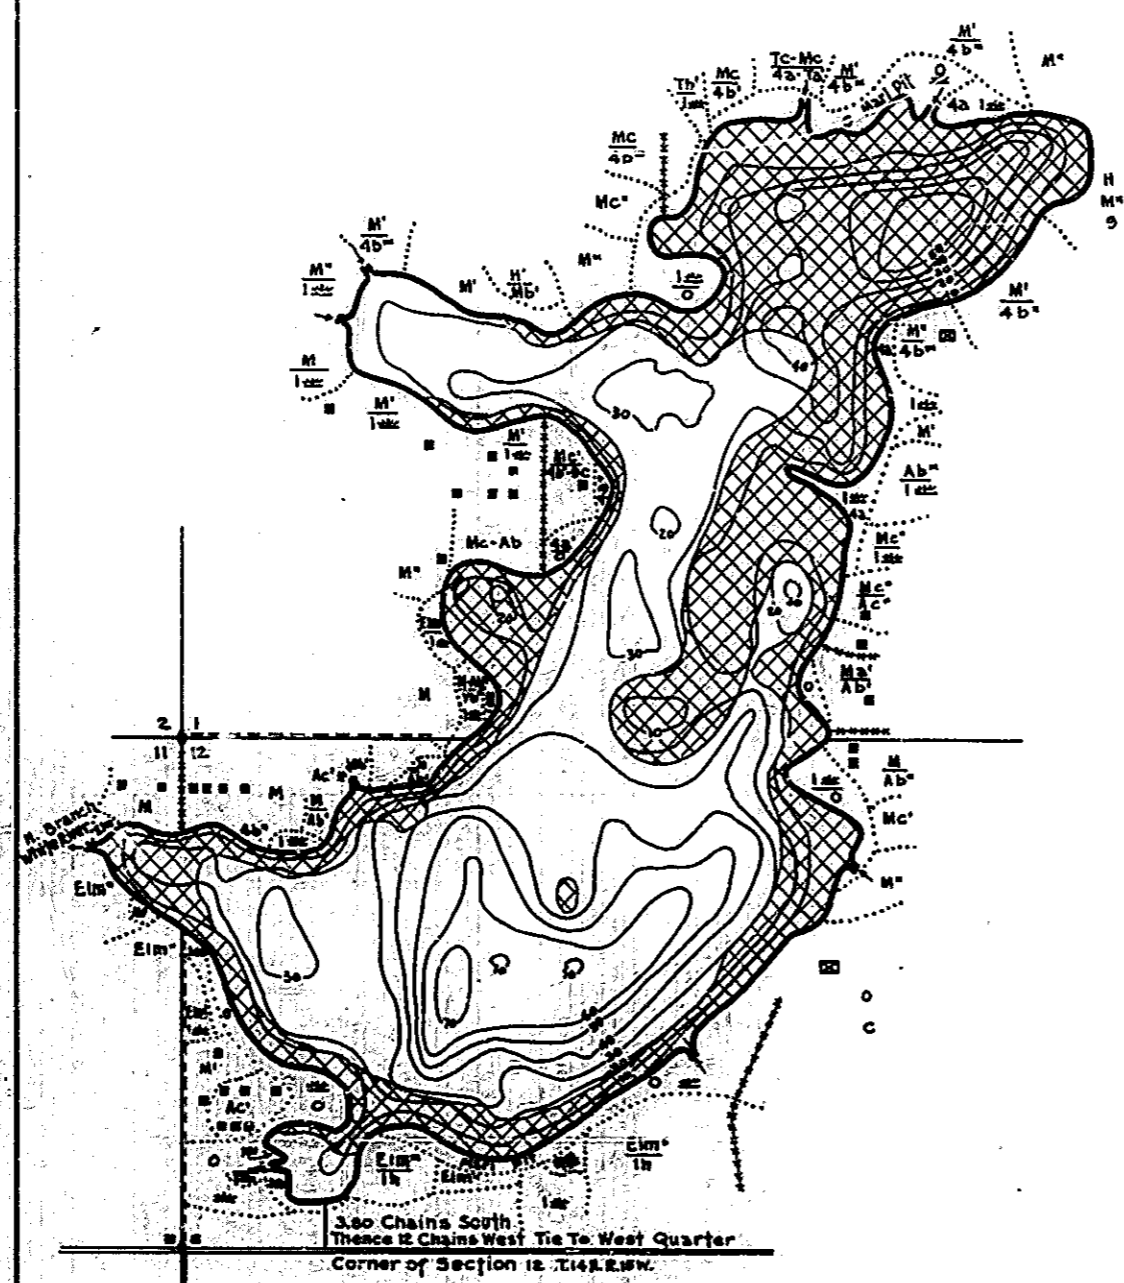

95-8-1

R-9
U.S. Department of Agriculture
Forest Service
LAKE AND STREAM SURVEY
MCLAREN LAKE
Manistee National Forest
Michigan

Location: Sec. 1 & 12, T.14N. R.15W.
Scale: 8 Inches = 1 Mile

Area 271 Acres
Length of Shoreline 4.95 Miles

Contour, Cover Type And Lake Bottom Soil Type Map

Aquatic Vegetation Map

J-8-48 P.J.W. 9-9-48