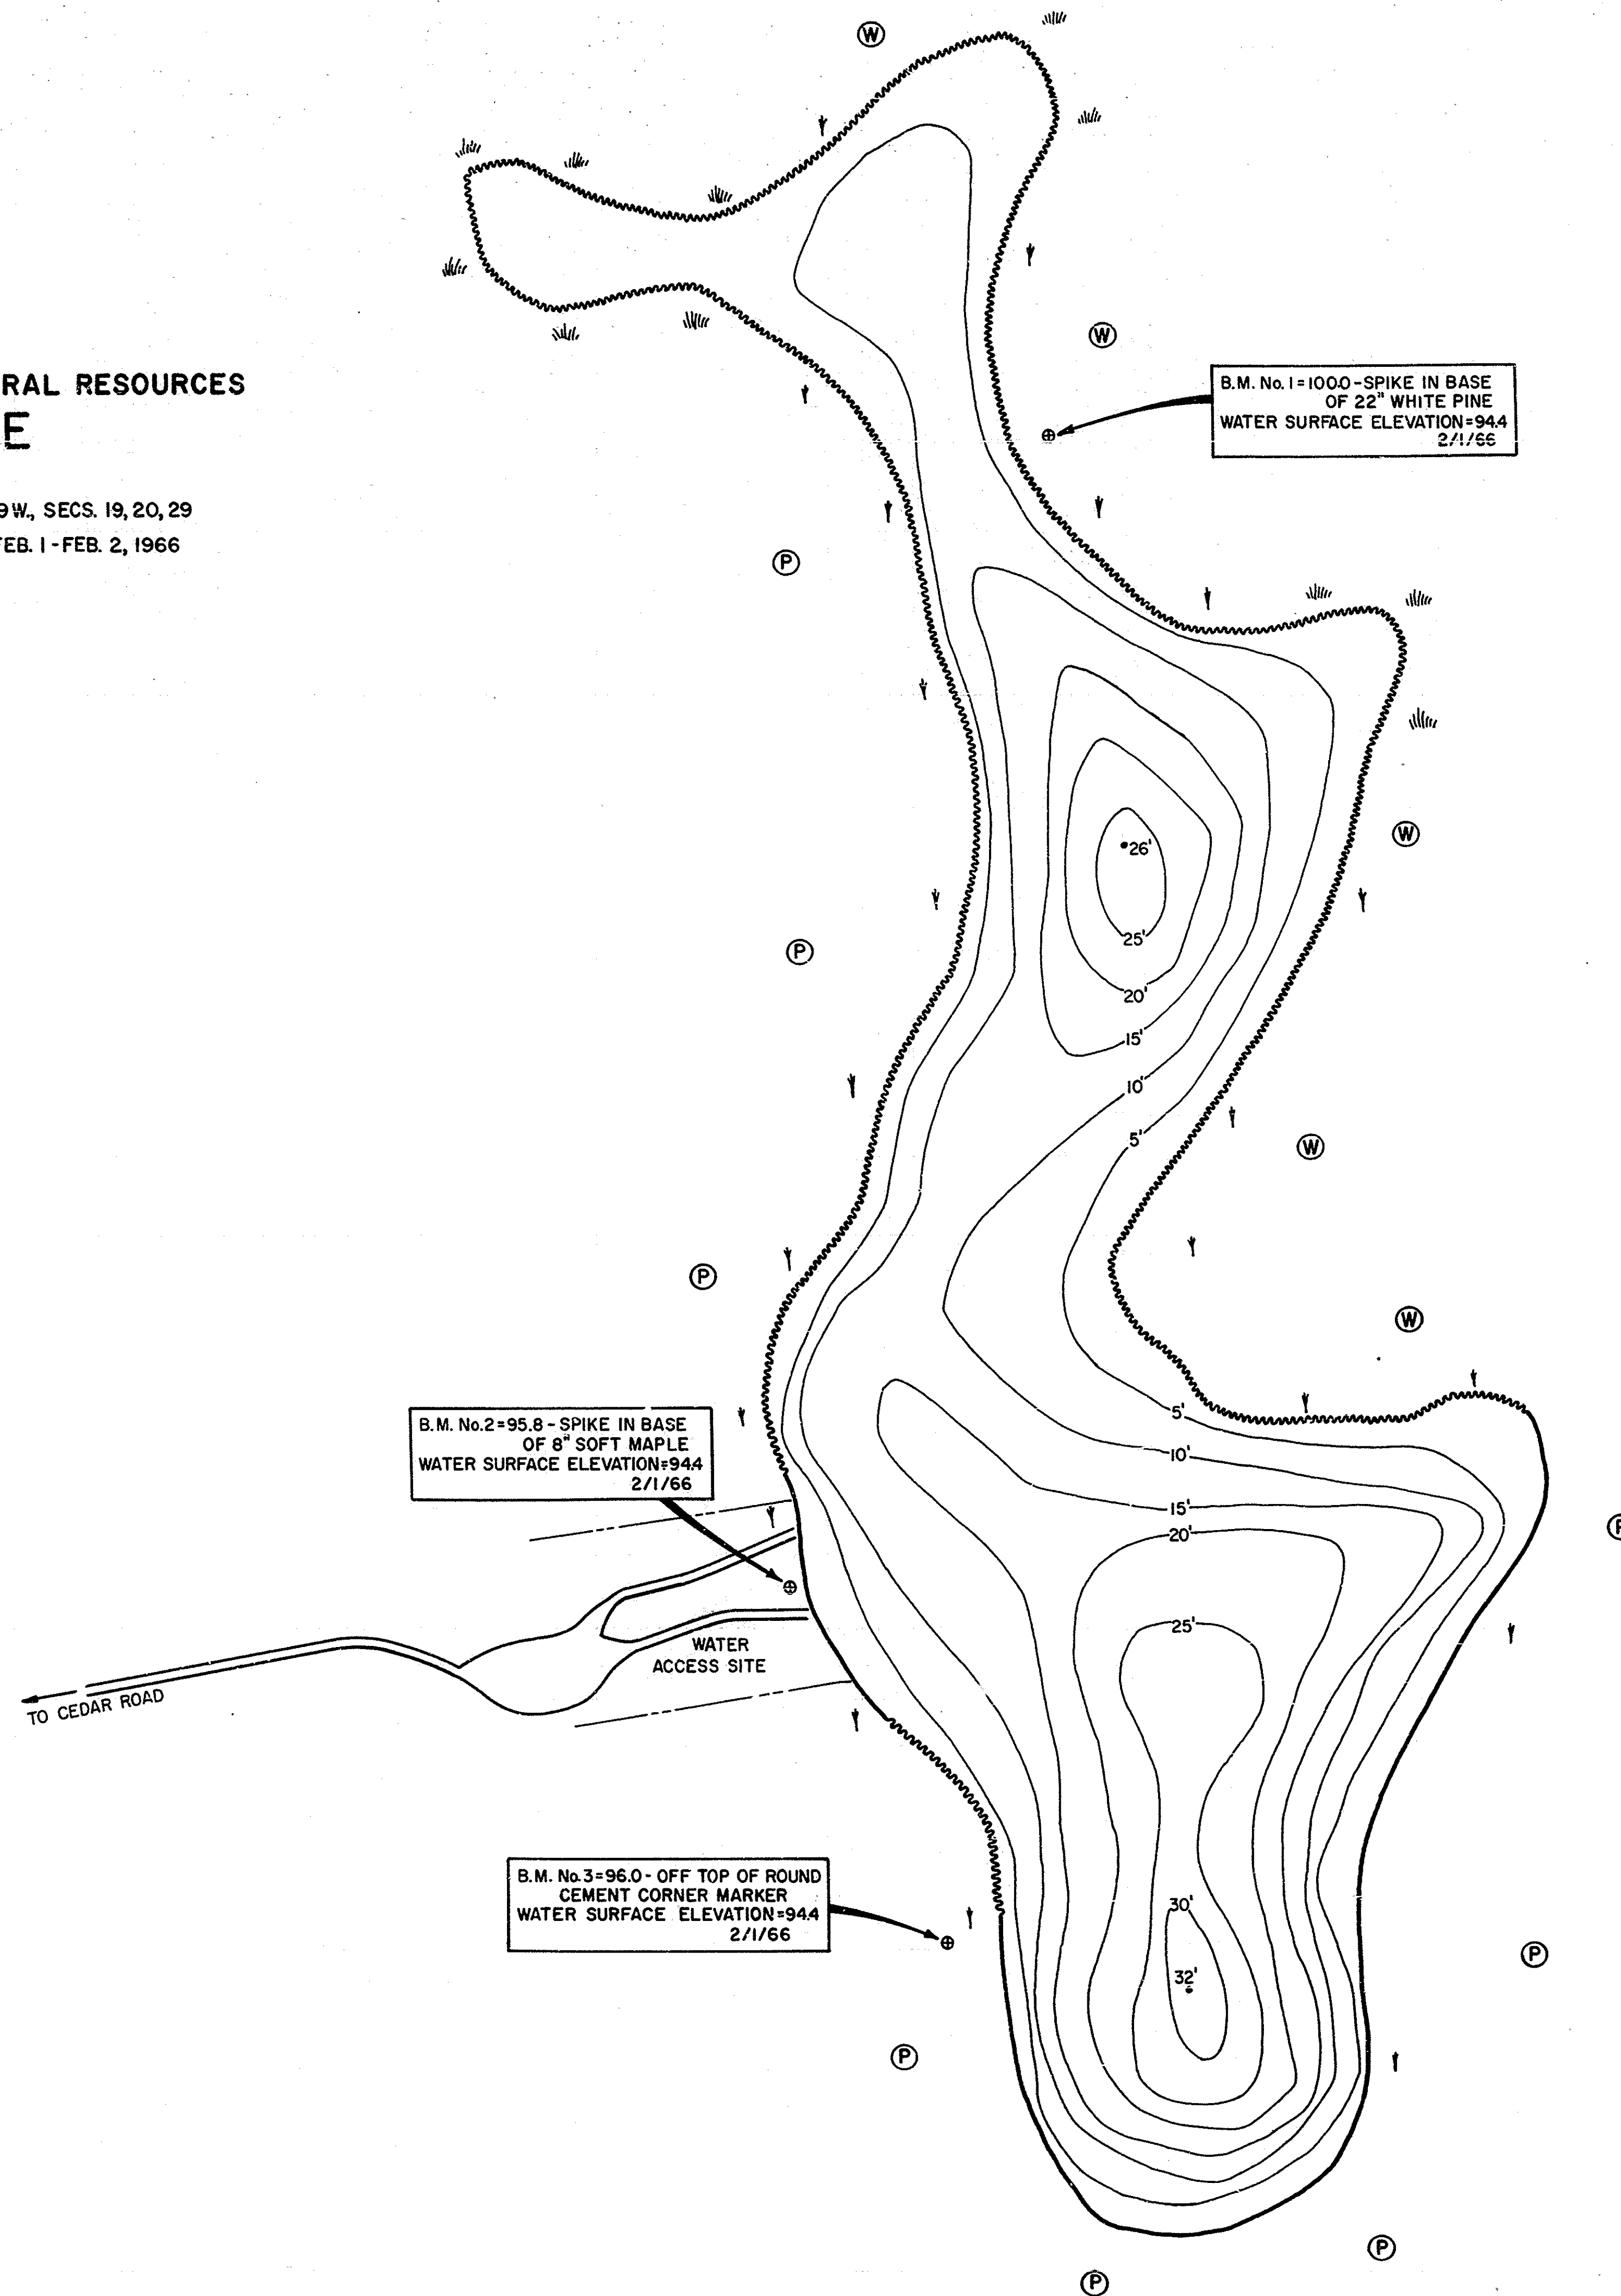

MICHIGAN DEPARTMENT OF NATURAL RESOURCES

McCOY LAKE

AREA 18 ACRES
OSCEOLA COUNTY T.19N., R.9W., SECS. 19, 20, 29
SURVEY AND SOUNDINGS FEB. 1 - FEB. 2, 1966

LEGEND

BOTTOM

□ Organic

SHORE FEATURES

~ Encroaching shore

Ⓜ Wooded

Ⓟ Pasture

† Brush

||| Marsh

— Improved road