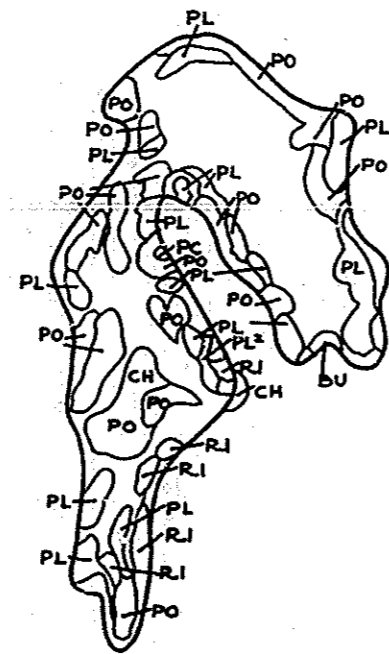

R-9
U.S. Department of Agriculture
Forest Service
LAKE AND STREAM SURVEY
IRONJAW LAKE
Hiawatha National Forest
Michigan

Location: Secs. 27, 28, 33, 34 T.44 N. R. 18 W.
Scale: 8" = 1 Mile

Area: 62 Acres
Length of Shoreline: 2 Miles

Contour Map
Contour Interval 5'

Cover Type And
Lake Bottom Soil Type Map.

Aquatic Vegetation Map