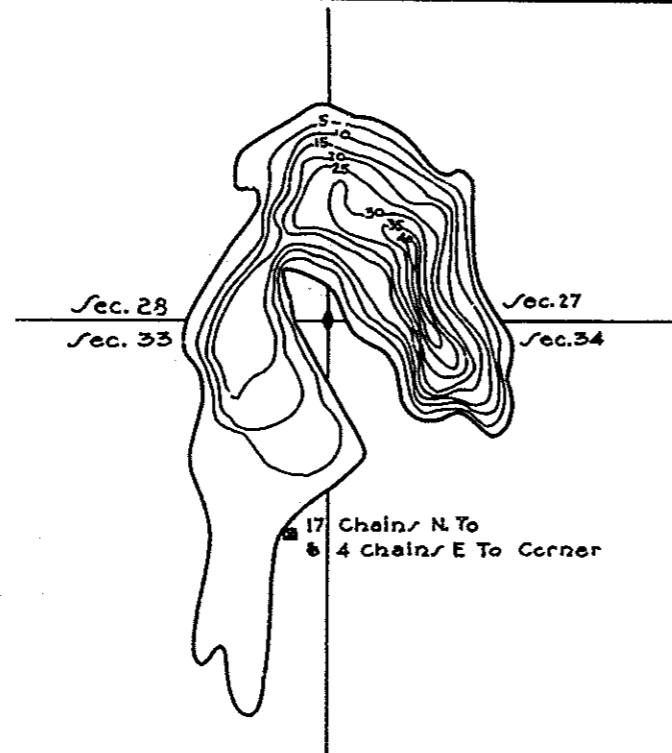

R-9
U.S. Department of Agriculture
Forest Service
LAKE AND STREAM SURVEY
IRONJAW LAKE
Hiawatha National Forest
Michigan

Location: Secs. 27, 28, 33, 34 T.44 N. R. 18 W.
Scale: 8" = 1 Mile

Area: 62 Acres
Length of Shoreline: 2 Miles

Contour Map
Contour Interval 5'

Cover Type And
Lake Bottom Soil Type Map.

Aquatic Vegetation Map