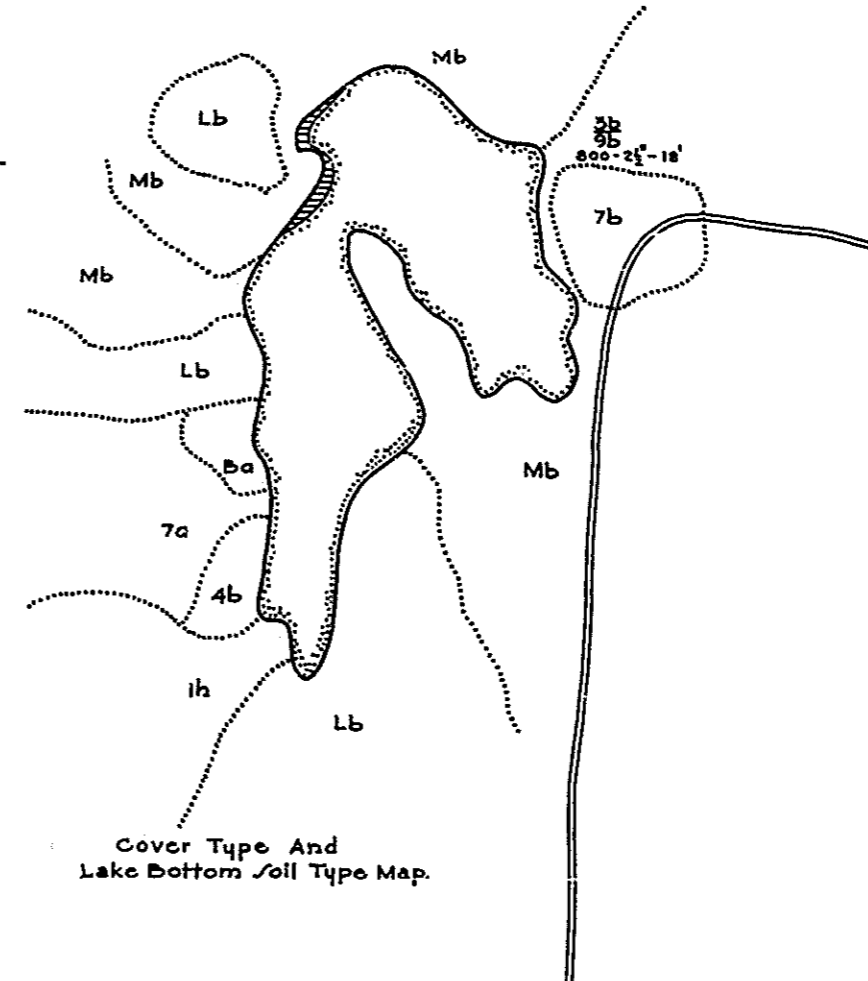

R-9
U.S. Department of Agriculture
Forest Service
LAKE AND STREAM SURVEY
IRONJAW LAKE
Hiawatha National Forest
Michigan

Location: Secs. 27, 28, 33, 34 T.44 N. R. 18 W.
Scale: 8" = 1 Mile

Area: 62 Acres
Length of Shoreline: 2 Miles

Contour Map
Contour Interval 5'

Cover Type And
Lake Bottom Soil Type Map.

Aquatic Vegetation Map