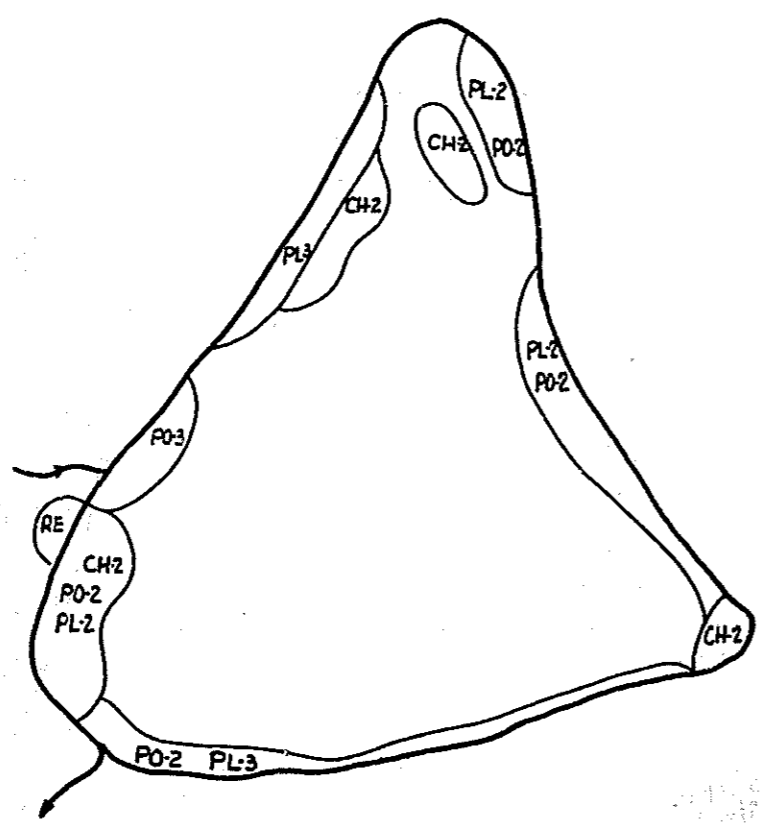

R-9
U.S. Department of Agriculture
Forest Service
LAKE AND STREAM SURVEY
LITTLE MURPHY LAKE
Hiawatha National Forest
Michigan

Location Sec. 17 T.43N. R. 17W.
Scale 32" = 1 Mile

Area 11.63 Acres
Length of Shoreline .56 Miles

Contour Map
Contour Interval 5'

Cover Type And
Lake Bottom Soil Type Map

Aquatic Vegetation Map