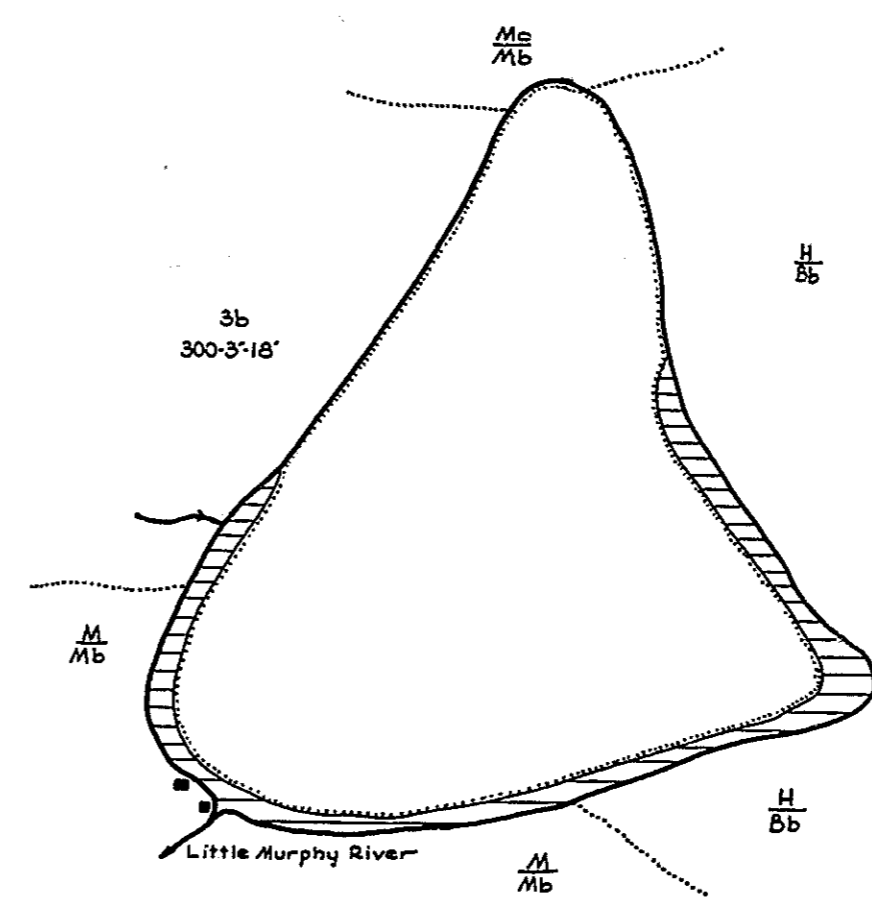

R-9
U.S. Department of Agriculture
Forest Service
LAKE AND STREAM SURVEY
LITTLE MURPHY LAKE
Hiawatha National Forest
Michigan

Location Sec. 17 T.43N. R. 17W.
Scale 32" = 1 Mile

Area 11.63 Acres
Length of Shoreline .56 Miles

Contour Map
Contour Interval 5'

Cover Type And
Lake Bottom Soil Type Map

Aquatic Vegetation Map