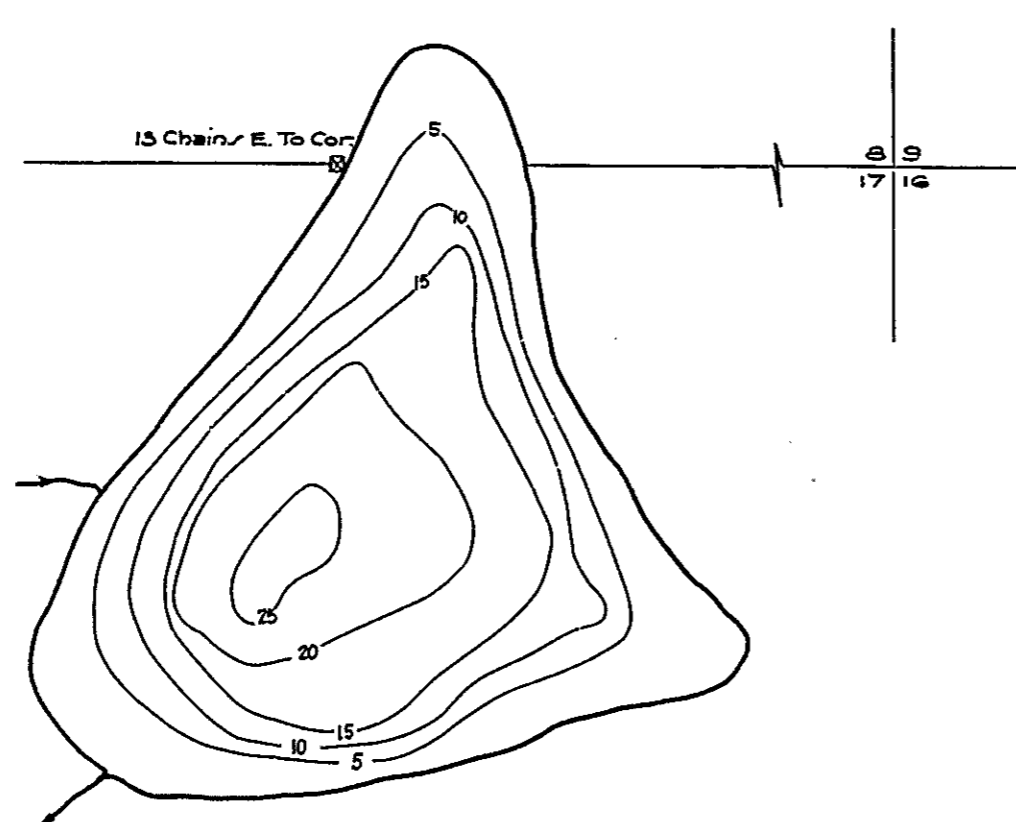

R-9
U.S. Department of Agriculture
Forest Service
LAKE AND STREAM SURVEY
LITTLE MURPHY LAKE
Hiawatha National Forest
Michigan

Location Sec. 17 T.43N. R. 17W.
Scale 32" = 1 Mile

Area 11.63 Acres
Length of Shoreline .56 Miles

Contour Map
Contour Interval 5'

Cover Type And
Lake Bottom Soil Type Map

Aquatic Vegetation Map