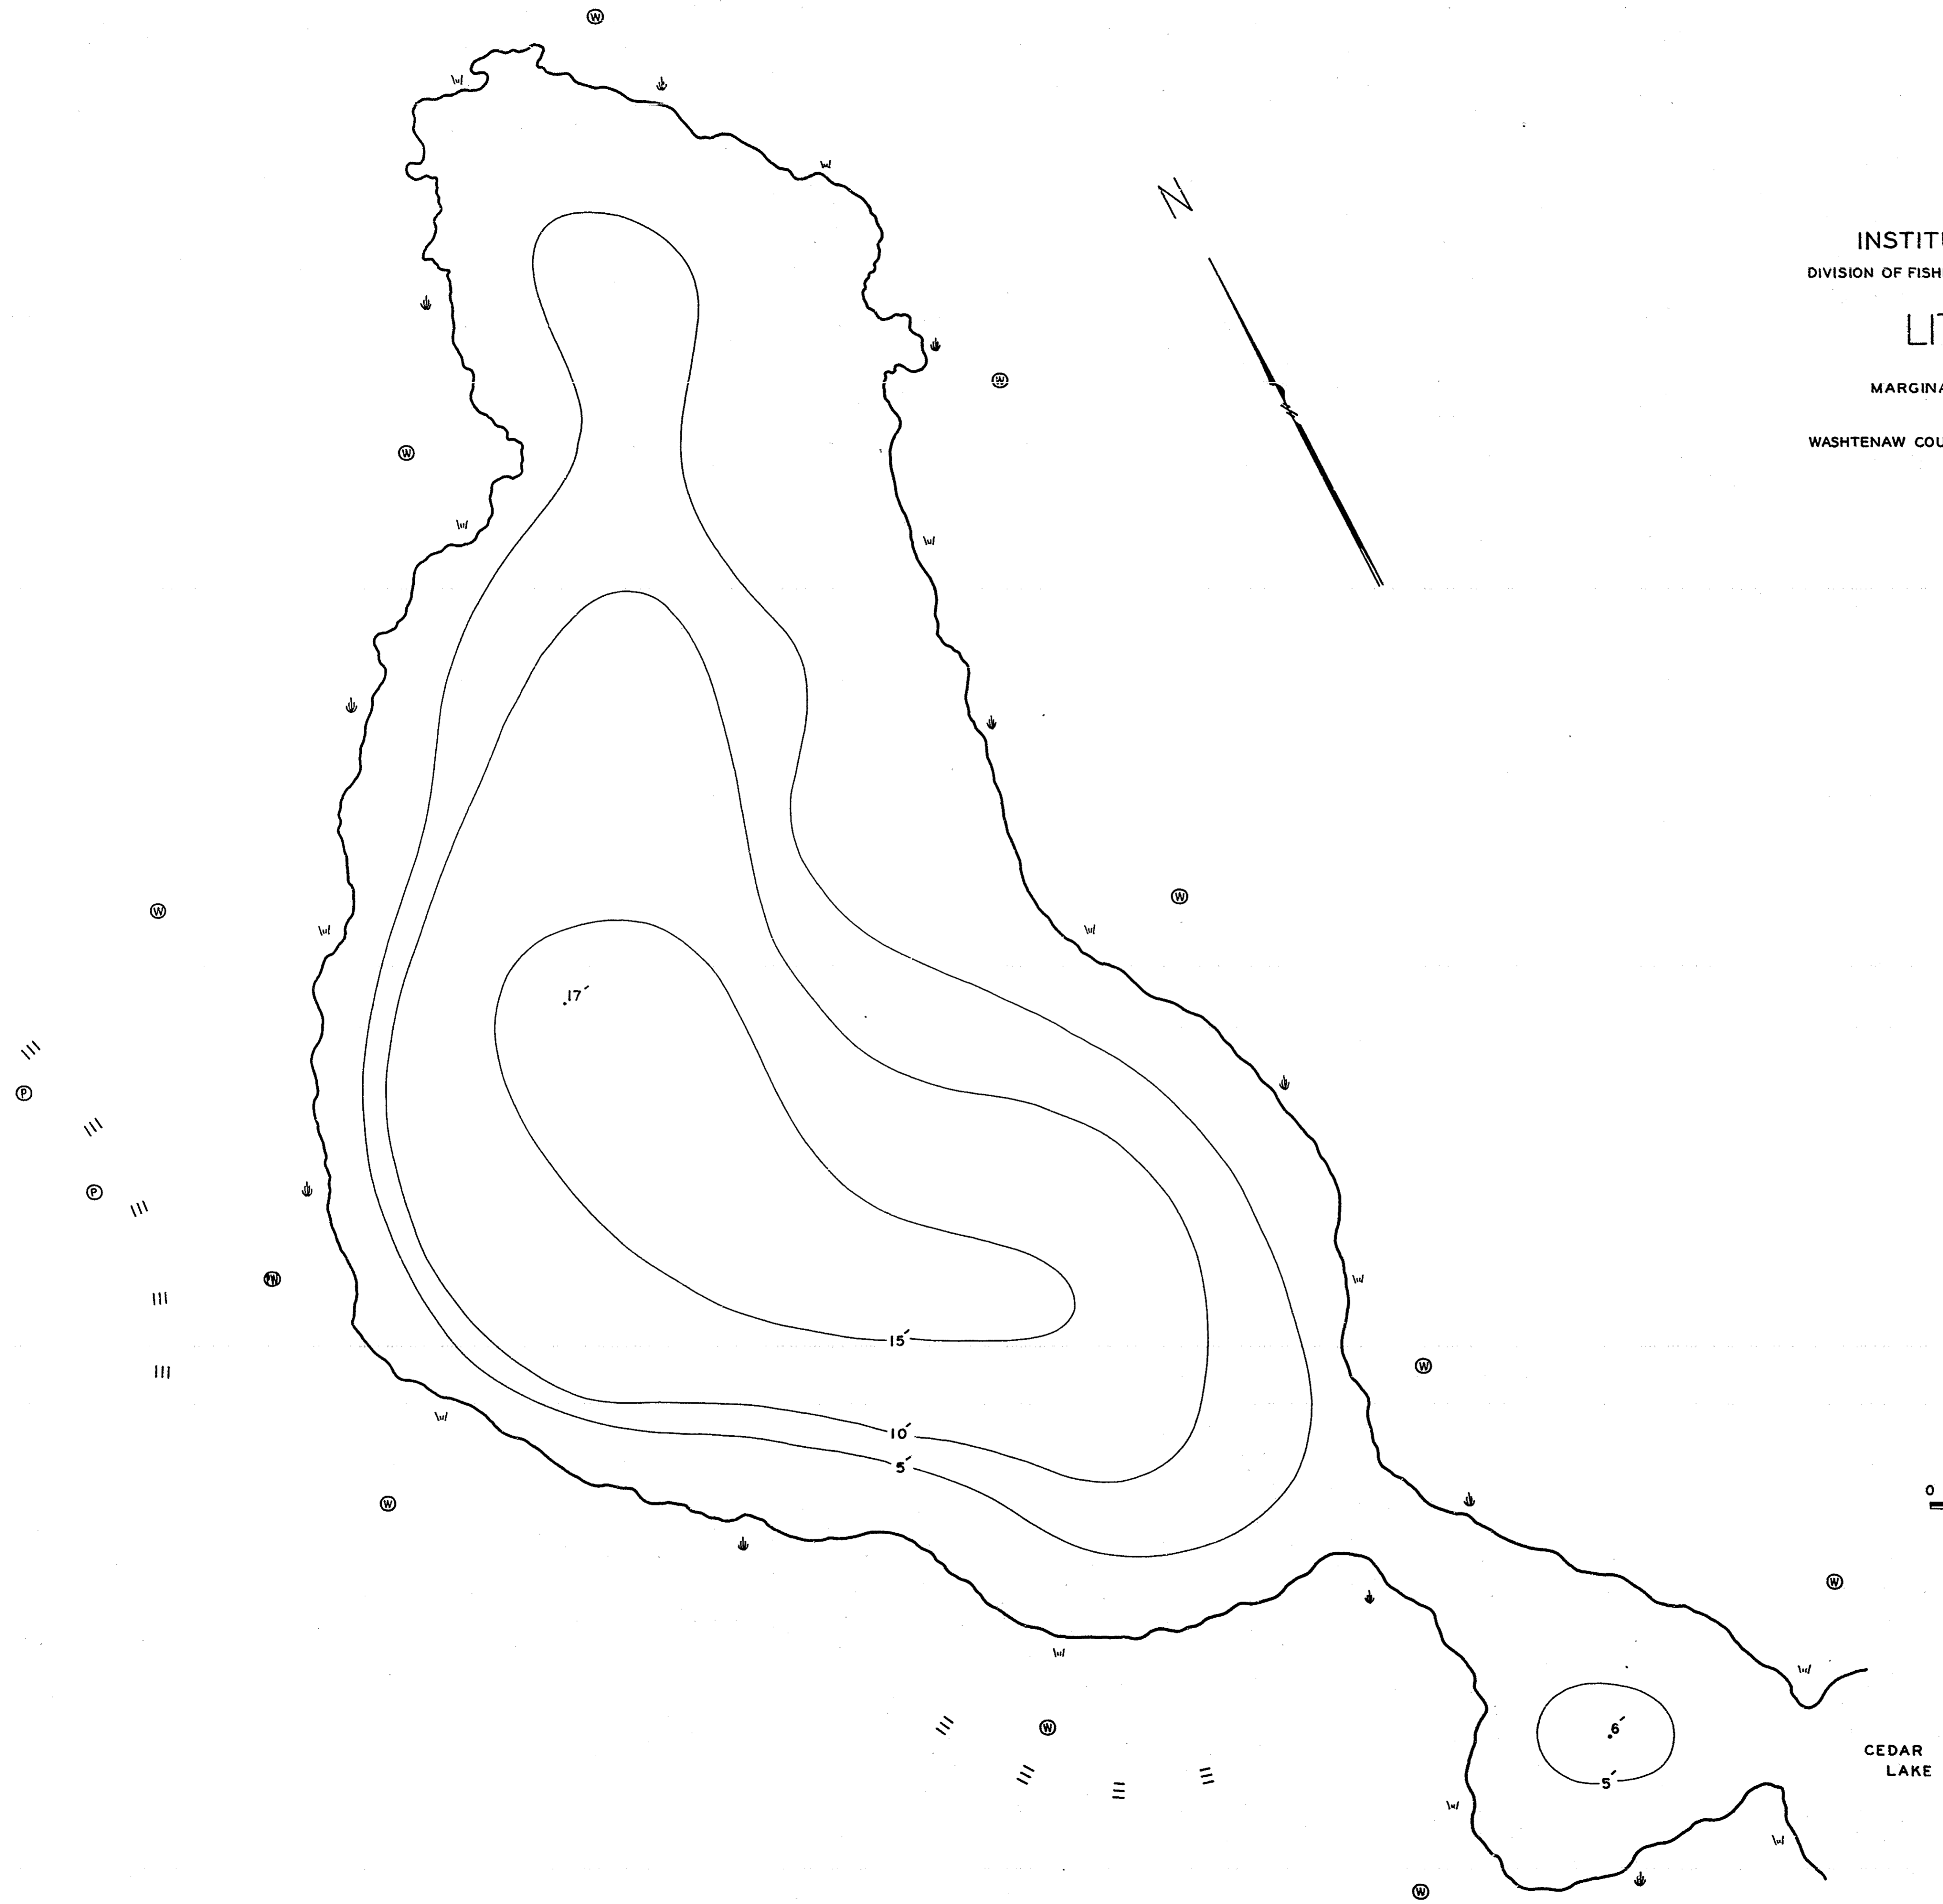

INSTITUTE FOR FISHERIES RESEARCH
 DIVISION OF FISHERIES MICHIGAN CONSERVATION DEPT.
 LAKE INVENTORY MAP
LITTLE CEDAR LAKE
 AREA 9.7 ACRES
 MARGINAL SURVEY AND SOUNDINGS 2/12/42
 WASHTENAW COUNTY T. 2 S., R. 3 E., SEC. 9

LEGEND

- BOTTOM**
 □ Pulpy peat
 □ Pulpy peat and Fibrous peat
- OUTLINE & CONTOURS**
 — Shoreline
 — Contours
- SHORE FEATURES**
 ||| Slope
 W Marsh
 ↓ Brush
 ⊙ Wooded
 ⊙ Partly wooded
 ⊙ Pasture

CEDAR LAKE